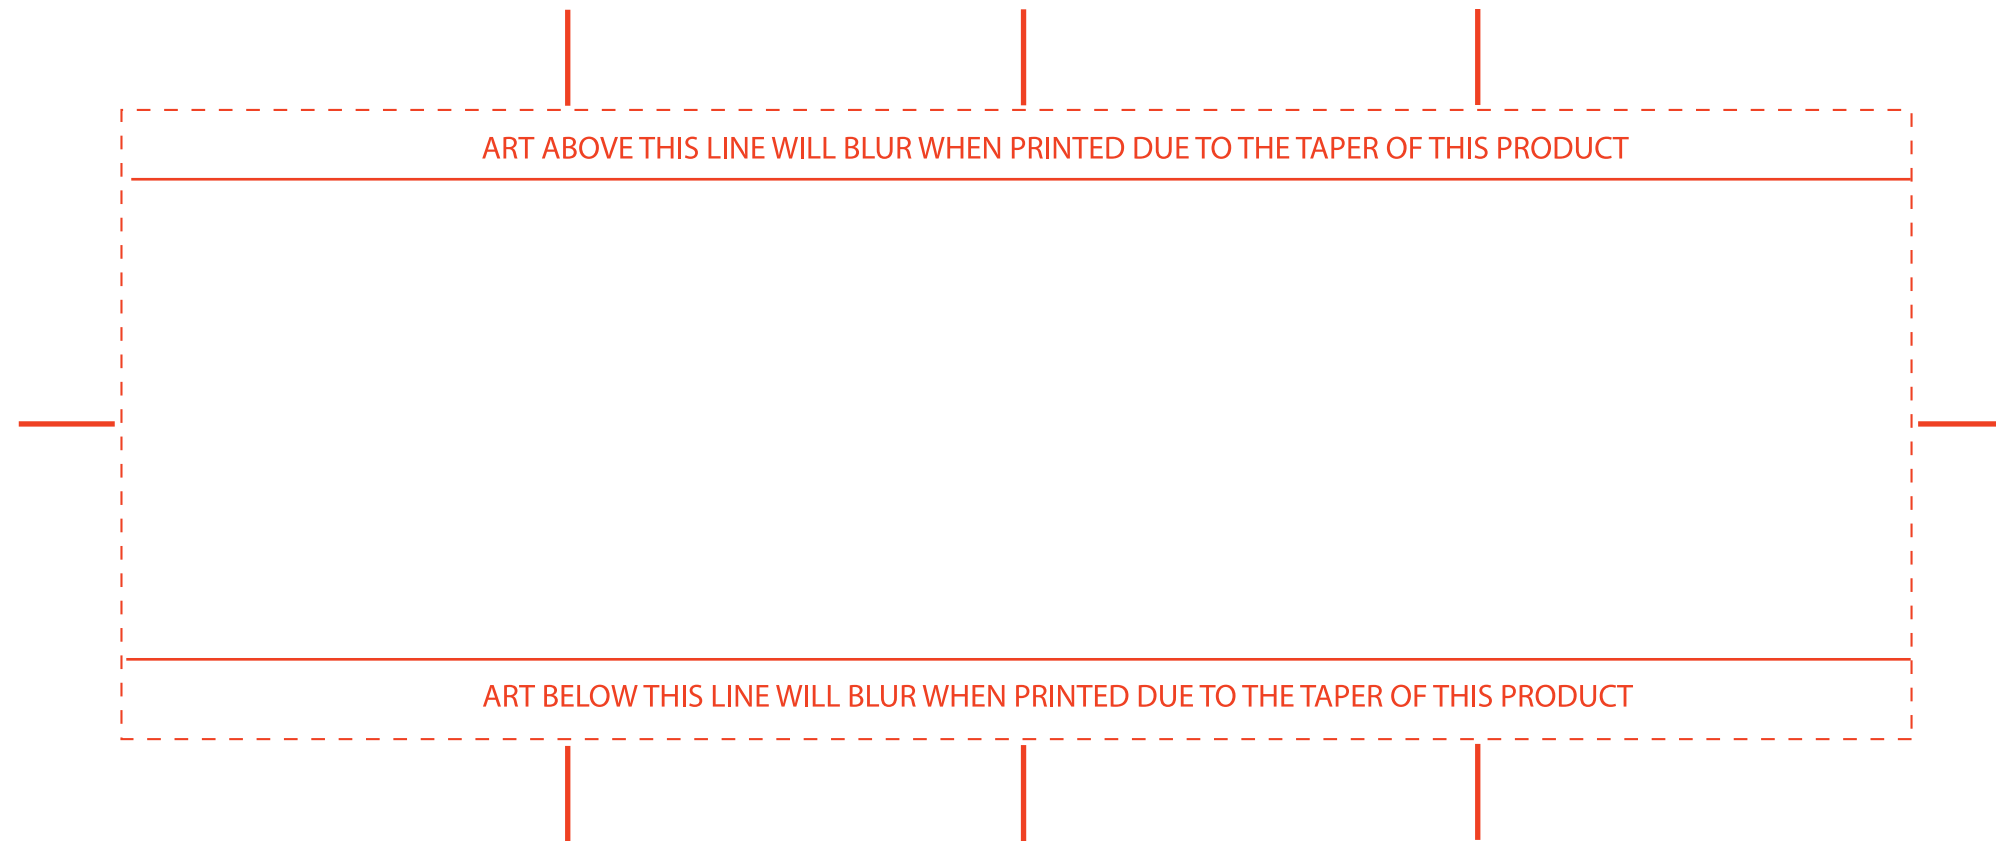

## CI-16 GRID

Dimension with 1/8" (approx) gap: 9.375" w X 3.25" h