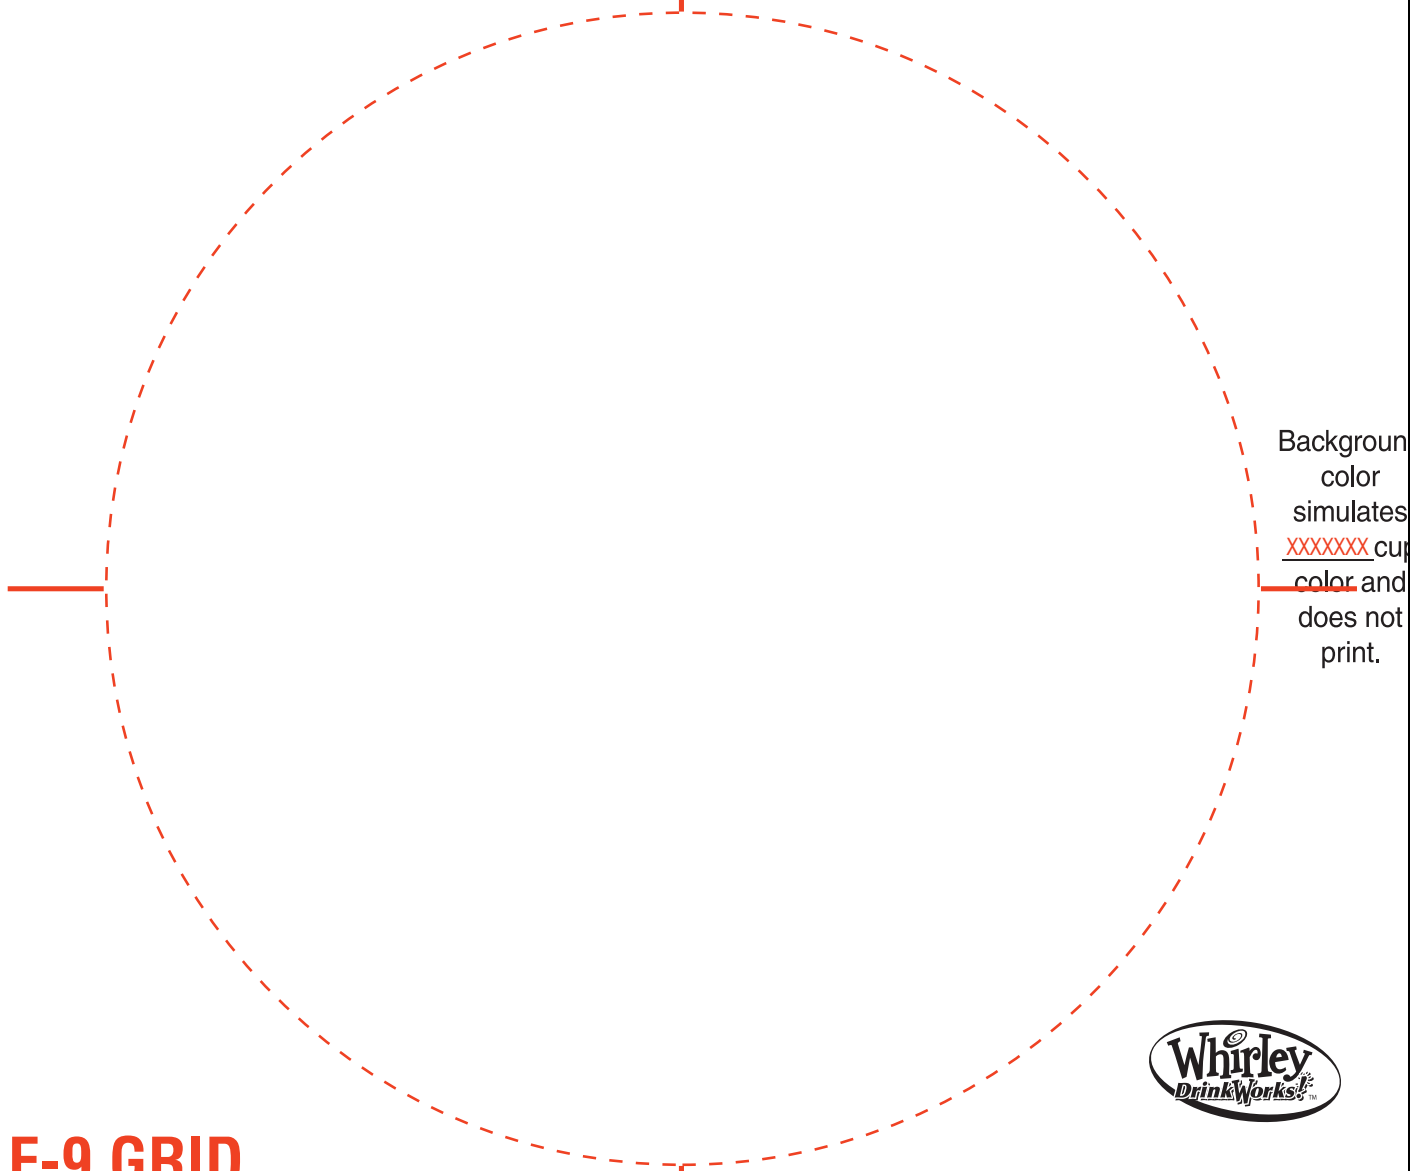

000,000.0 F-9 0 INK COLORS: INI

Background
color
simulates
XXXXXX cup
color and
does not
print.

F-9 GRID

Dimension: 6" diameter

Red dashed line shows imprint limit and does not print.