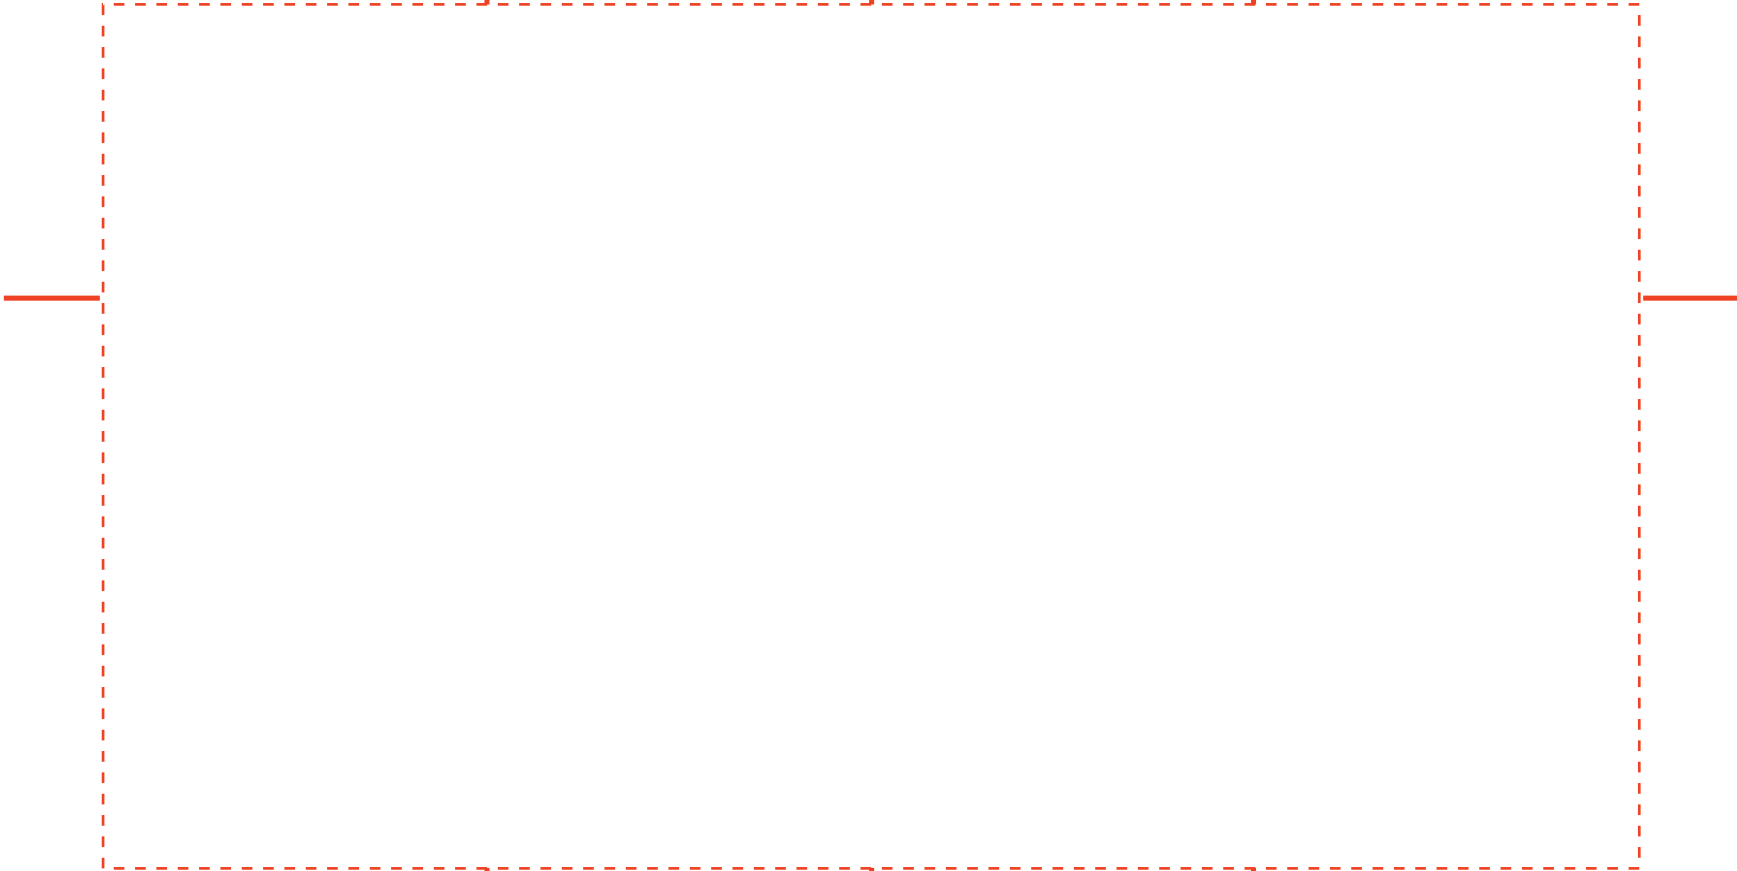

PILS-02.0

NON-STRETCH BLANKET

Red dashed line shows imprint limit and does not print.

Background color simulates xxx xxxxxx product color and does not print.

# PILS-02 GRID

Dimension: 8" w X 4.5" h

NON-STRETCH BLANKET