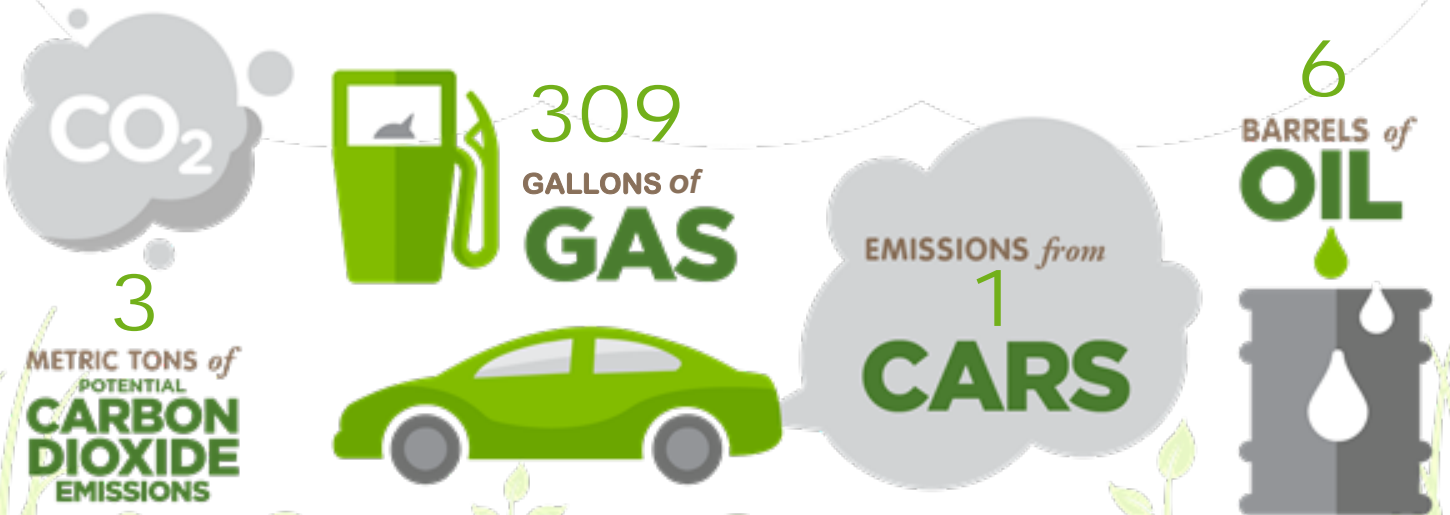

Thank you

FOR CONTRIBUTING TO THE RENEWABLE REVOLUTION

Every **100,000** PlantBottle® cups sold by your zoo could help save the equivalent of*

WHAT IT IS

PlantBottle® packaging is recyclable PET plastic that's partly sourced from plants

HOW IT WORKS

The renewable plant material helps to remove atmospheric CO₂

WHAT IT DOES

Renewable natural resources reduce our reliance on fossil fuels

Less dependency on oil for a lighter footprint on the planet...