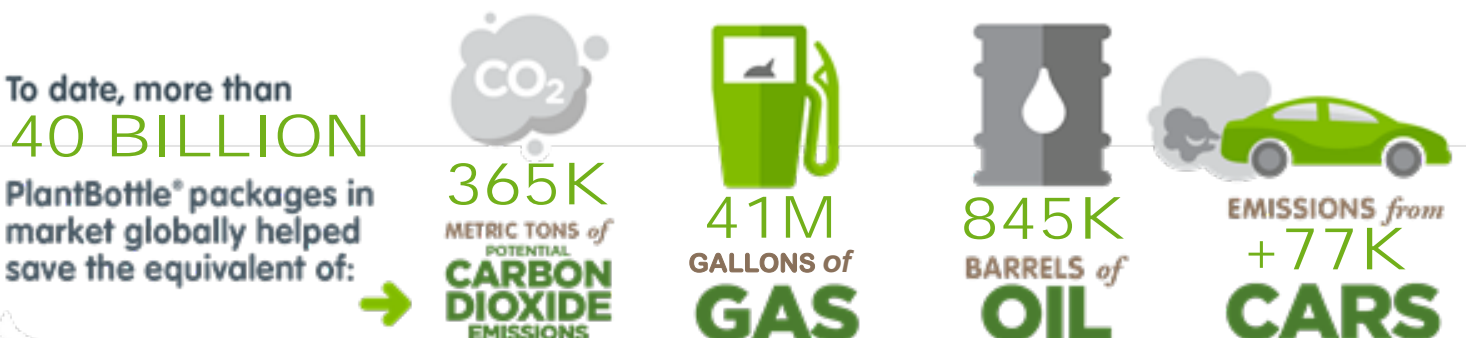

Less dependency on oil for a lighter footprint on the planet...

I'll drink to that!

*Compared to traditional oil-based PET plastic bottles

Source: EPA Calculator, www.epa.gov 2016