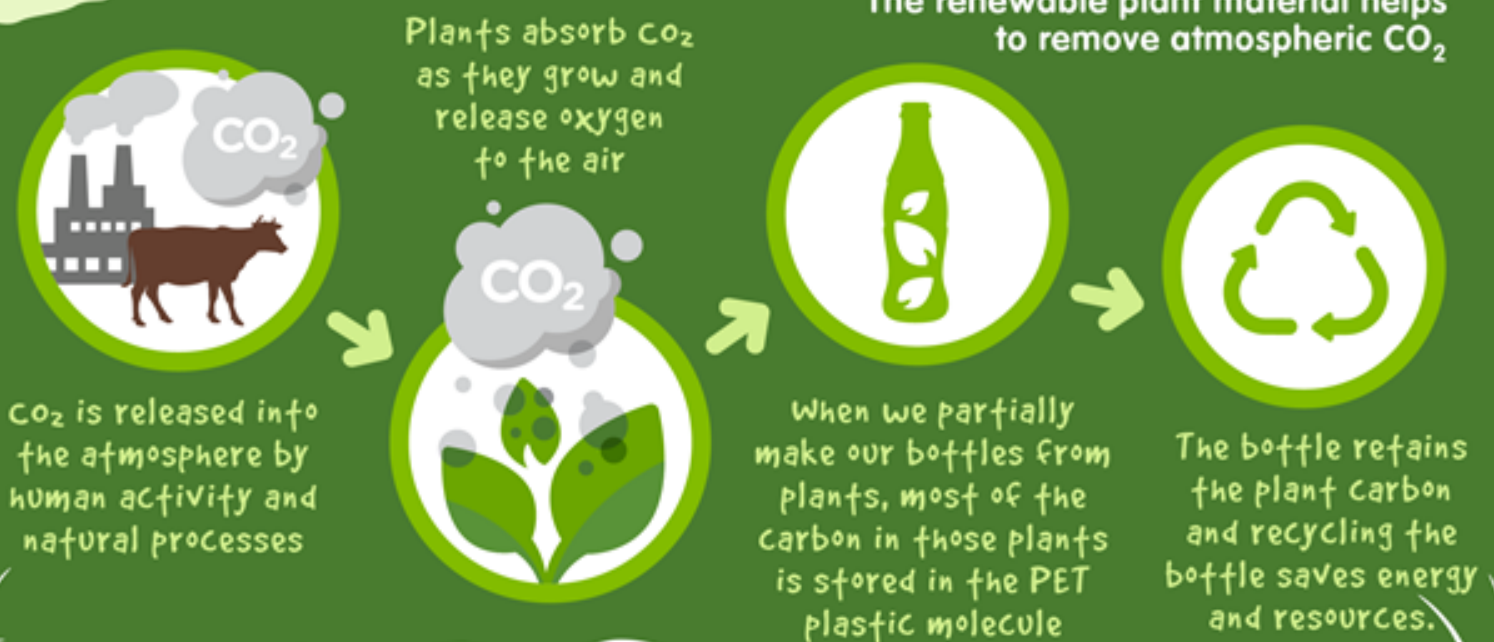

Thank you

FOR CONTRIBUTING TO THE RENEWABLE REVOLUTION

Every **100,000** PlantBottle® cups sold by your zoo could help save the equivalent of*

WHAT IT IS

PlantBottle® packaging is recyclable PET plastic that's partly sourced from plants

HOW IT WORKS

The renewable plant material helps to remove atmospheric CO₂

WHAT IT DOES

Renewable natural resources reduce our reliance on fossil fuels

Less dependency on oil for a lighter footprint on the planet...