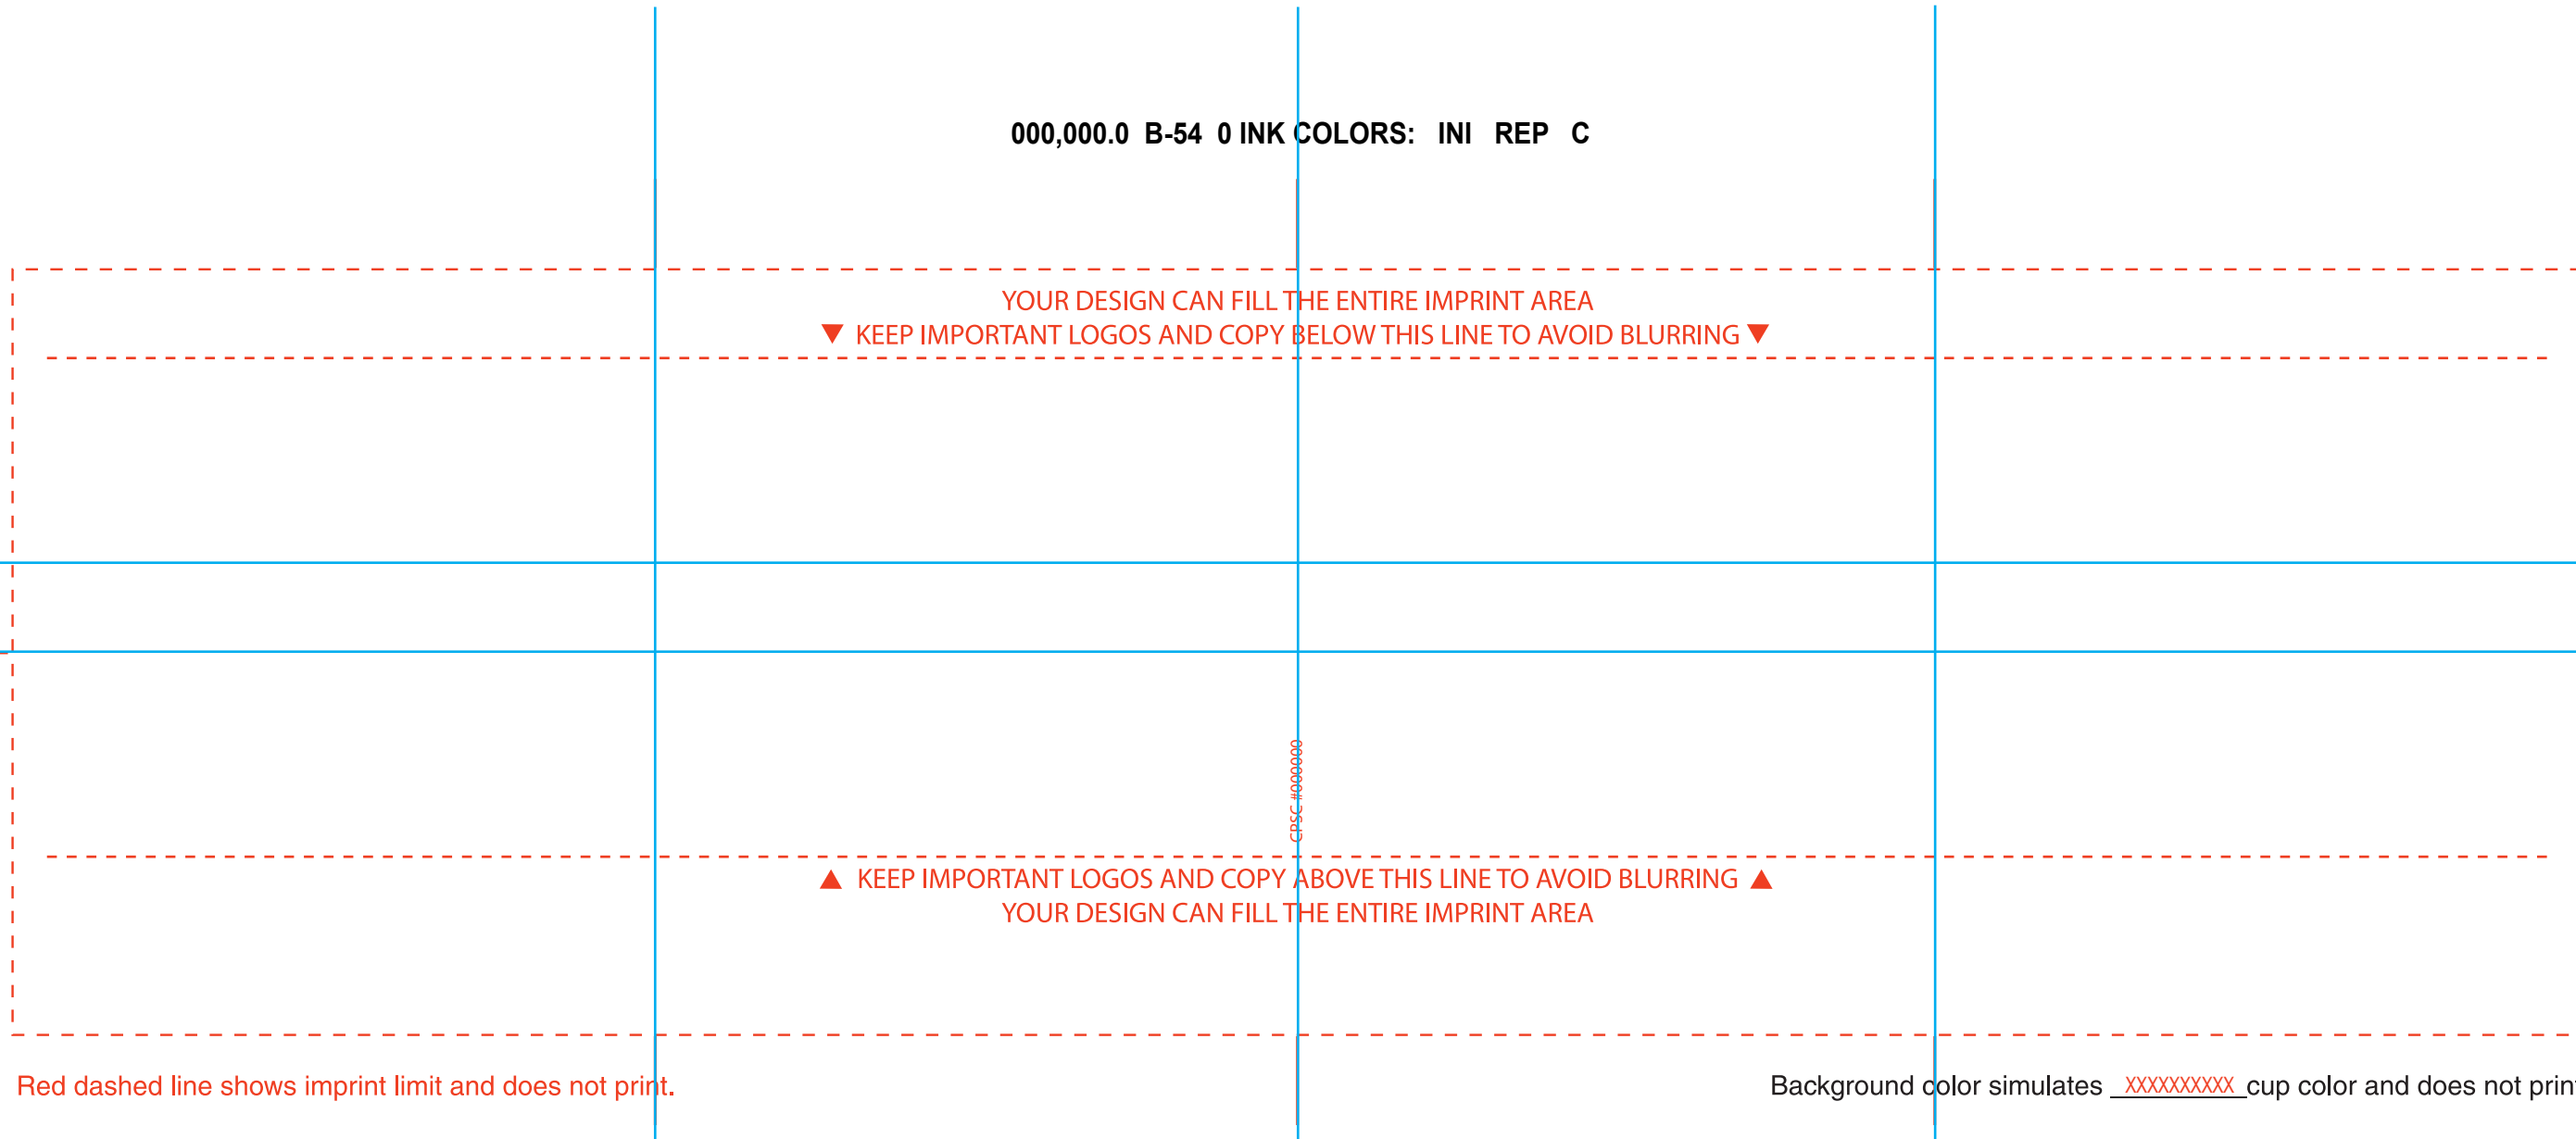

This guideline indicates the center line on the side.

This guideline indicates the center line.

This guideline indicates the center line on the side.

000,000.0 B-54 0 INK COLORS: INI REP C

YOUR DESIGN CAN FILL THE ENTIRE IMPRINT AREA
▼ KEEP IMPORTANT LOGOS AND COPY BELOW THIS LINE TO AVOID BLURRING ▼

▲ KEEP IMPORTANT LOGOS AND COPY ABOVE THIS LINE TO AVOID BLURRING ▲
YOUR DESIGN CAN FILL THE ENTIRE IMPRINT AREA

This product will have a gap of approximately 1/8".

Use this guideline when using smaller logos to keep it high on the imprint area.

This guideline indicates the center line from top to bottom.

B-54 GRID

01/21/15

Dimension: 14.43" w X 4.28" h

For best results, design your art using solid spot colors. If process printing is desired you MUST contact your Whirley DrinkWorks sales representative.