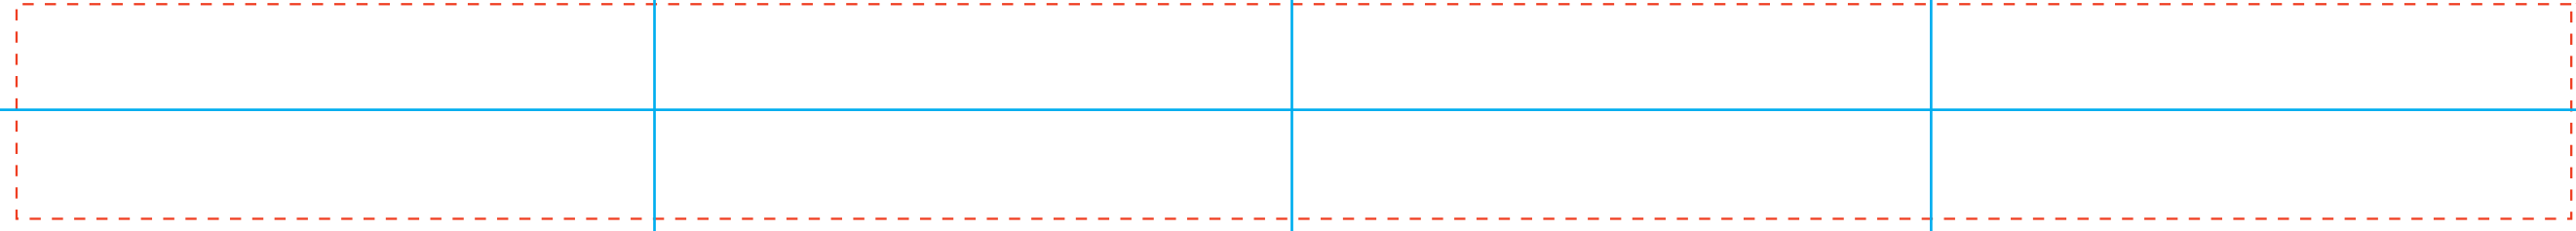

This guideline indicates the center line from top to bottom.

This guideline indicates the center line on the side.

This guideline indicates the center line.

This guideline indicates the center line on the side.

000,000.0 MAR-16 0 INK COLORS: INI

Red dashed line shows imprint limit and does not print.

Background color simulates XXXXXXXXXX product color and does not print.

MAR-16 GRID

01/09/14

Dimension: 13.625" x 1.125"