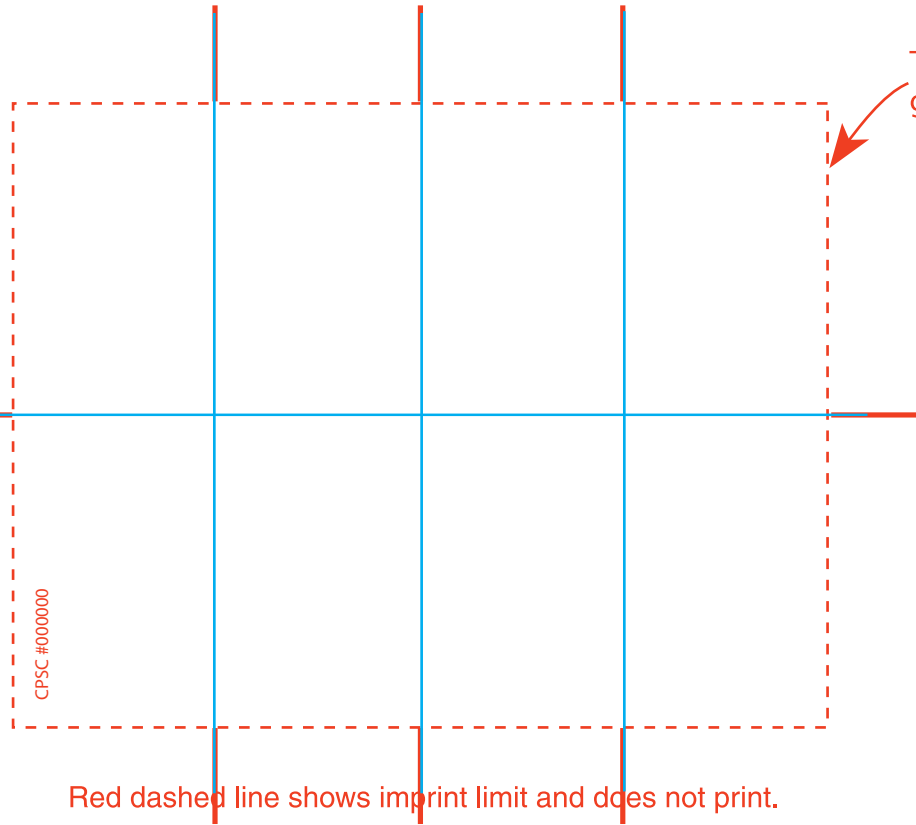

This guideline indicates the center line on the side.

This guideline indicates the center line.

This guideline indicates the center line on the side.

This guideline indicates the center line from top to bottom.

This product will have a gap of approximately 1/8"

000,000.0 Y-16 0 INK COLORS: INI REP C

Y-16 GRID

01/21/14

Dimension: 4.24" w X 3.25" h

For best results, design your art using solid spot colors. If process printing is desired you MUST contact your Whirley DrinkWorks sales representative.