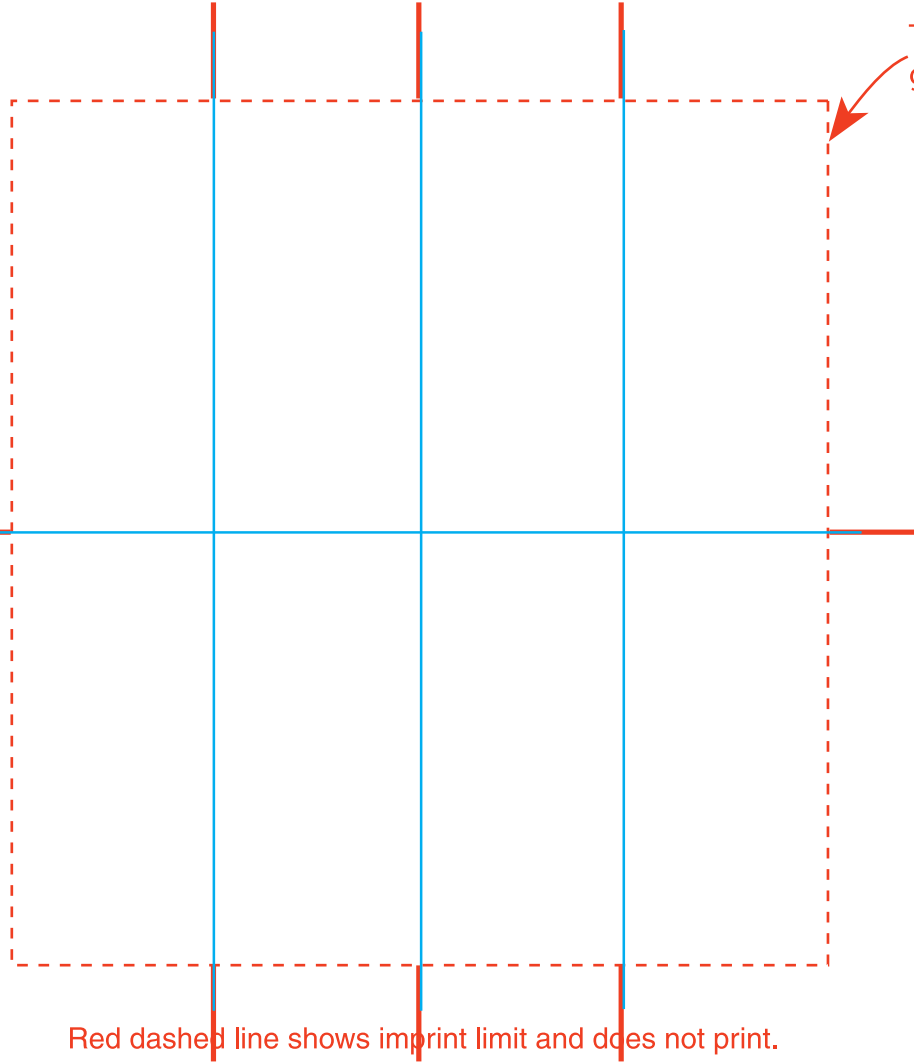

This guideline indicates the center line on the side.

This guideline indicates the center line.

This guideline indicates the center line on the side.

This product will have a gap of approximately 1/8".

This guideline indicates the center line from top to bottom.

Red dashed line shows imprint limit and does not print.

000,000.0 Y-24 0 INK COLORS: INI REP C

## Y-24 GRID

01/21/14

Dimension: 4.25" w X 4.5" h

For best results, design your art using solid spot colors. If process printing is desired you MUST contact your Whirley DrinkWorks sales representative.