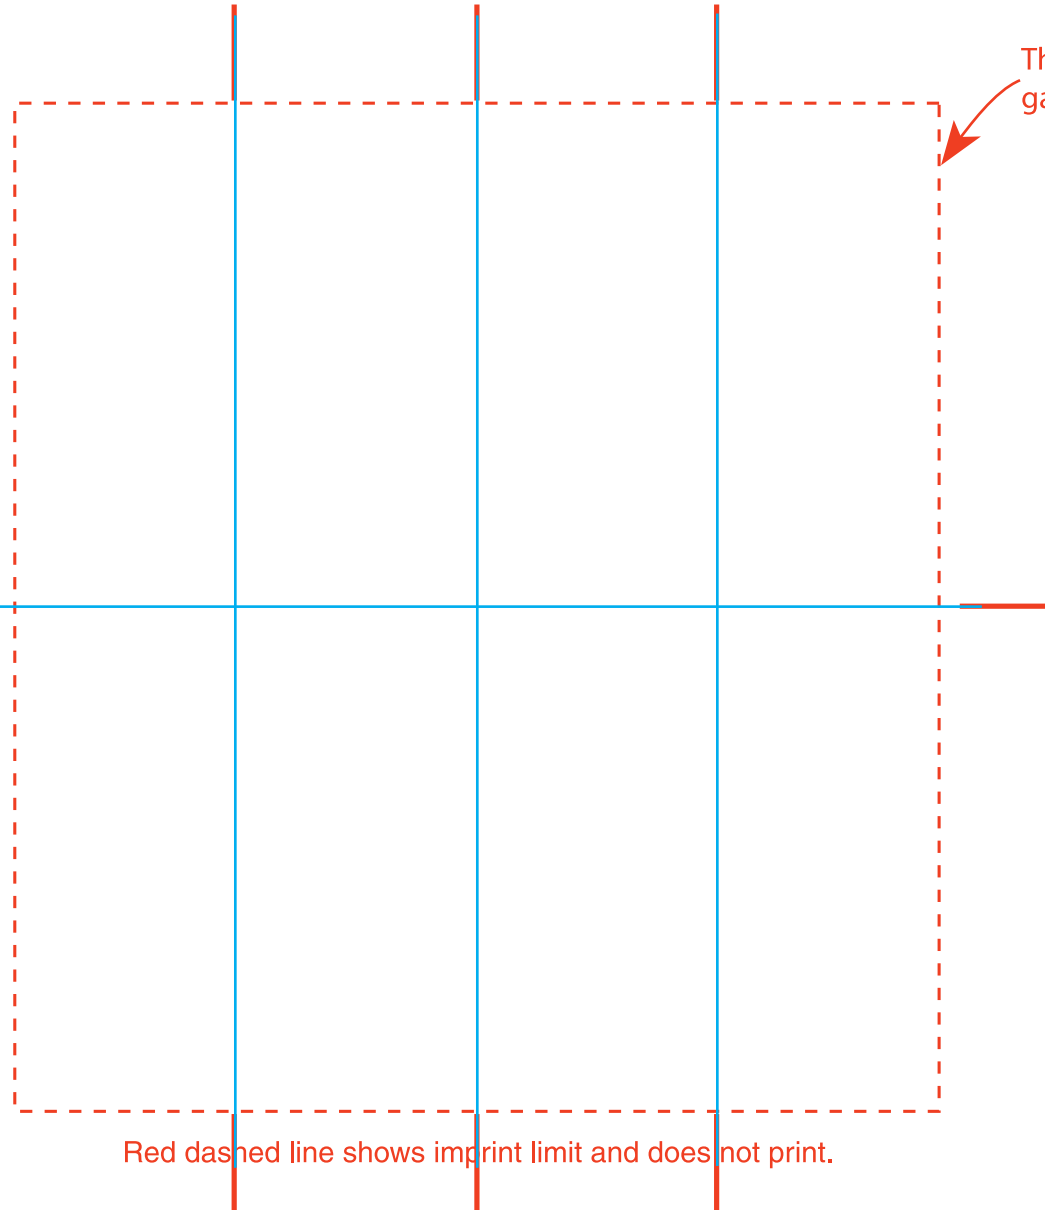

This guideline indicates the center line on the side.

This guideline indicates the center line.

This guideline indicates the center line on the side.

This product will have a gap of approximately 1/8".

This guideline indicates the center line from top to bottom.

Red dashed line shows imprint limit and does not print.

000,000.0 Y-32 0 INK COLORS: INI REP C

## Y-32 GRID

01/21/14

Dimension: 4.8125" w X 5.25" h

For best results, design your art using solid spot colors. If process printing is desired you MUST contact your Whirley DrinkWorks sales representative.