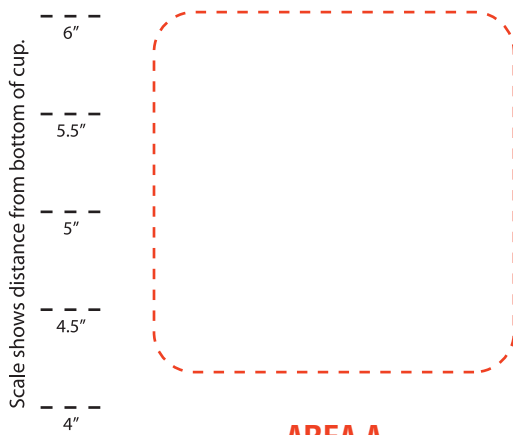

Whirley-DrinkWorks! Art Approval - Response Needed

THIS COLOR PROOF IS NOT AN EXACT COLOR MATCH!

INK COLOR NUMBERS REFER TO THE PANTONE COLOR MATCHING SYSTEM®

Exact Pantone matches are not guaranteed and Whirley's policy is that reasonable variations are not cause for rejection or price adjustment.

000,000.0 HB-20 4 INK COLORS: BLACK ABC C

**MAXIMUM IMPRINT SIZE:
1.875" w x 1.875" h**

**HB-20
20oz.
Wellness Bottle**

**Your Product
Color Configuration:**

Body: Clear
Lid: Black

**Not an exact
duplication of the
final product.**