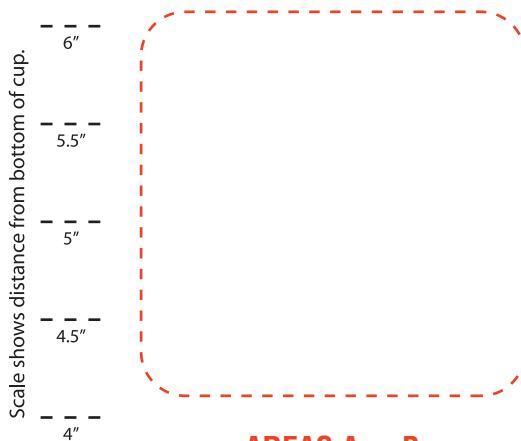

Whirley-DrinkWorks! Art Approval - Response Needed

THIS COLOR PROOF IS NOT AN EXACT COLOR MATCH!

INK COLOR NUMBERS REFER TO THE PANTONE COLOR MATCHING SYSTEM®

Exact Pantone matches are not guaranteed and Whirley's policy is that reasonable variations are not cause for rejection or price adjustment.

000,000.0 SBT-24S 0 INK COLORS: XXXXX INI C

AREAS A or B

MAXIMUM IMPRINT SIZE:

2" w x 2" h

SBT-24
24oz.
Iced Beverage Tumbler

Your Product
Color Configuration:

Body: Clear

Lid: Clear