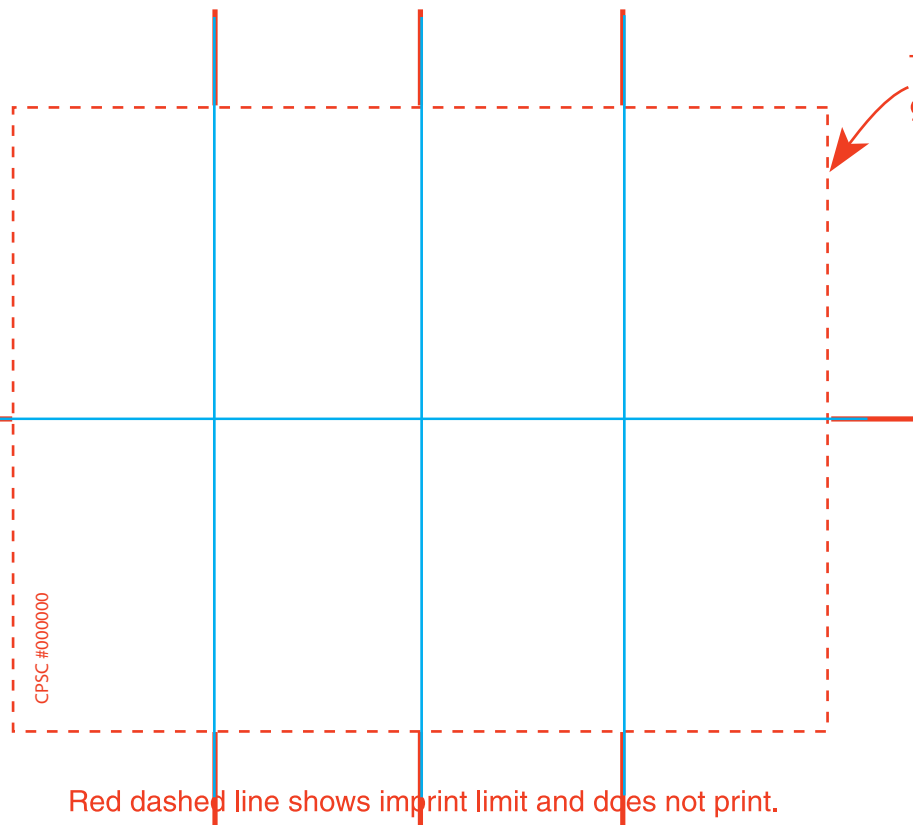

This guideline indicates the center line on the side.

This guideline indicates the center line opposite the handle.

This guideline indicates the center line on the side.

This guideline indicates the center line from top to bottom.

This product will have a gap of approximately 1/8"

Red dashed line shows imprint limit and does not print.

000,000.0 Y-16 0 INK COLORS: INI REP C

Y-16 GRID

Dimension: 4.24" w X 3.25" h

01/21/14

Whirley-DrinkWorks complies to the regulatory requirement that all products designed or intended for children 12 years of age or younger have a Children's Product Safety Code. We do that by including the CPSC code in the artwork. This code allows us to track the location & date of production.