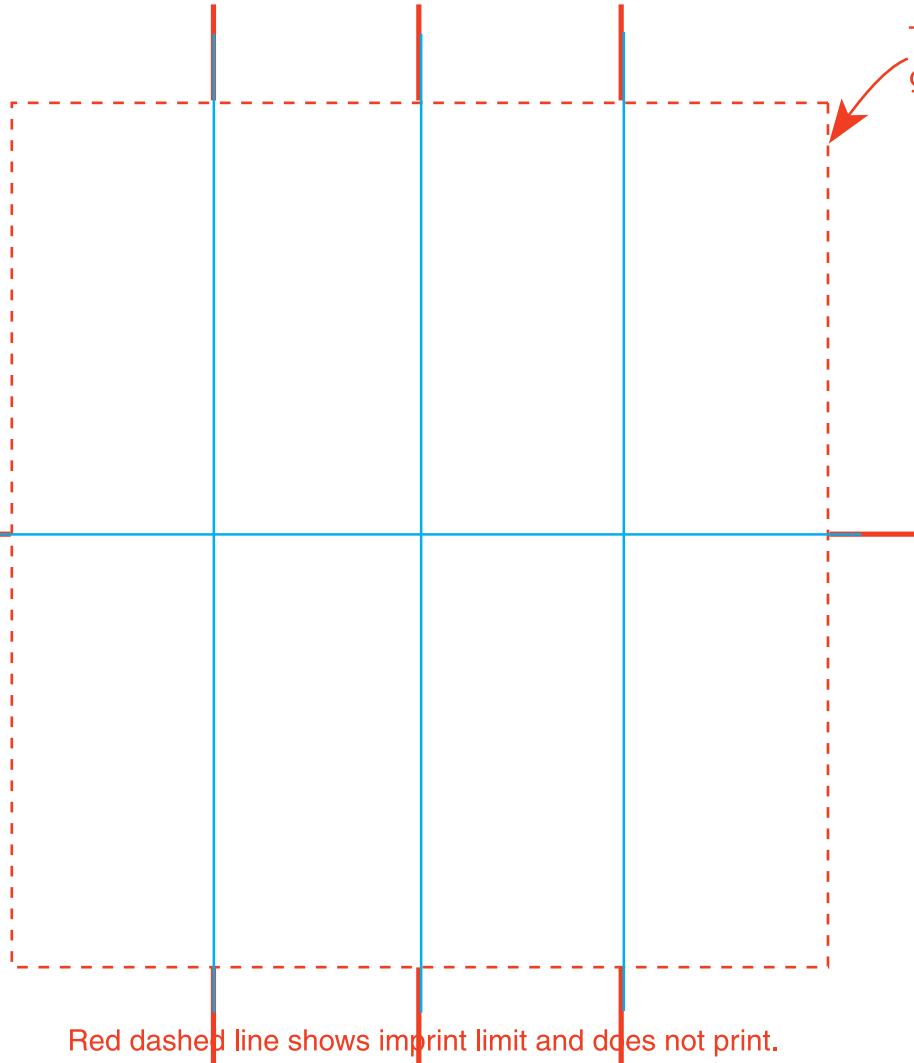

This guideline indicates the center line on the side.

This guideline indicates the center line opposite the handle.

This guideline indicates the center line on the side.

This guideline indicates the center line from top to bottom.

This product will have a gap of approximately 1/8".

000,000.0 Y-24 0 INK COLORS: INI REP C

Y-24 GRID

01/21/14

Dimension: 4.25" w X 4.5" h

For best results, design your art using solid spot colors. If process printing is desired you MUST contact your Whirley DrinkWorks sales representative.