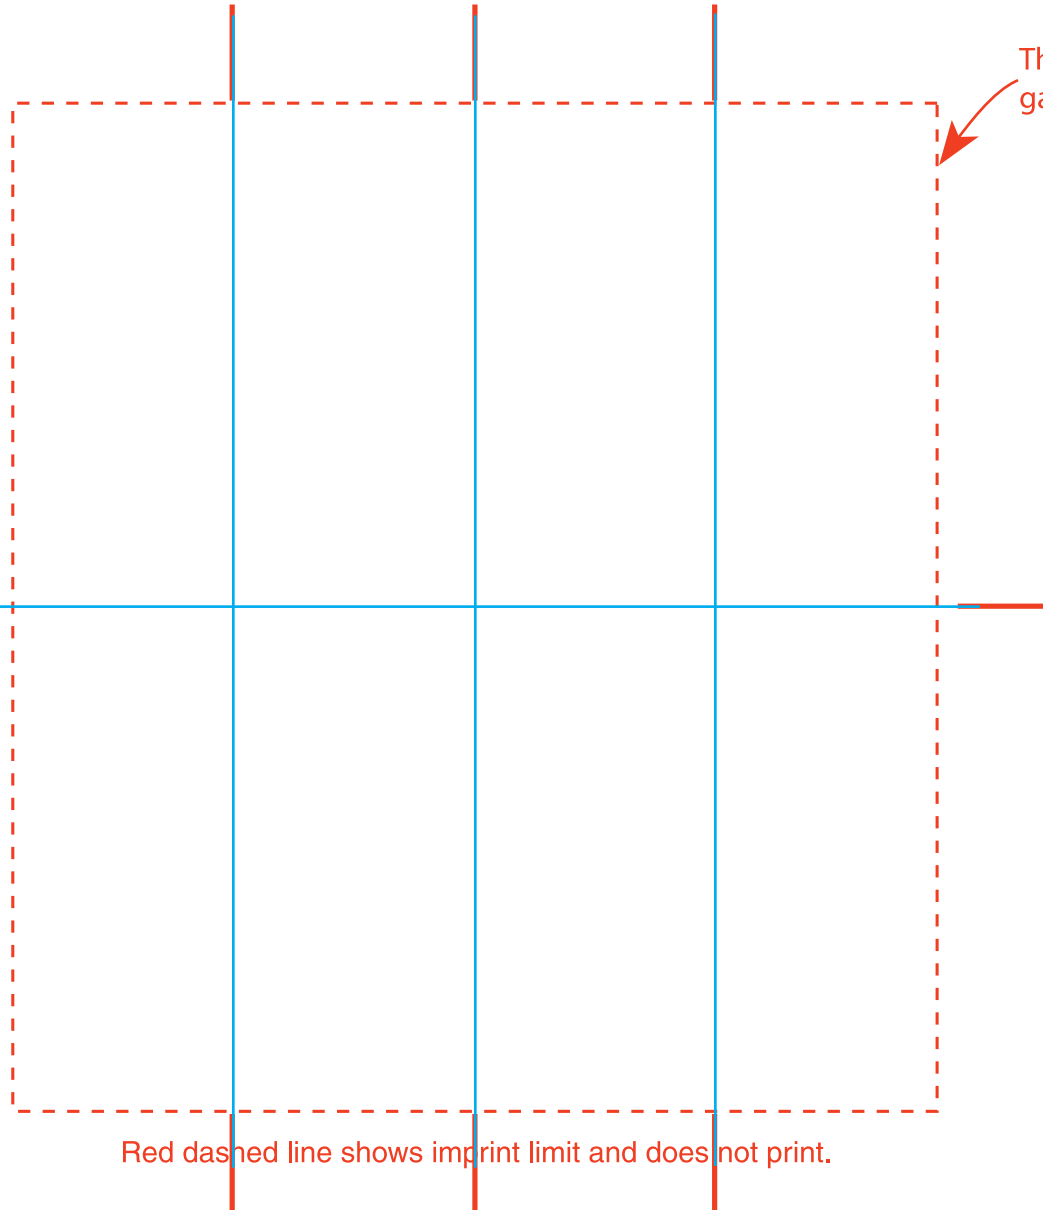

This guideline indicates the center line on the side.

This guideline indicates the center line opposite the handle.

This guideline indicates the center line on the side.

This product will have a gap of approximately 1/8".

This guideline indicates the center line from top to bottom.

Red dashed line shows imprint limit and does not print.

000,000.0 Y-32 0 INK COLORS: INI REP C

Y-32 GRID

01/21/14

Dimension: 4.8125" w X 5.25" h

For best results, design your art using solid spot colors. If process printing is desired you MUST contact your Whirley DrinkWorks sales representative.

[Click here to access our Art Guidelines](http://www.whirleydrinkworks.com/artdept.php)
or go to
<http://www.whirleydrinkworks.com/artdept.php>