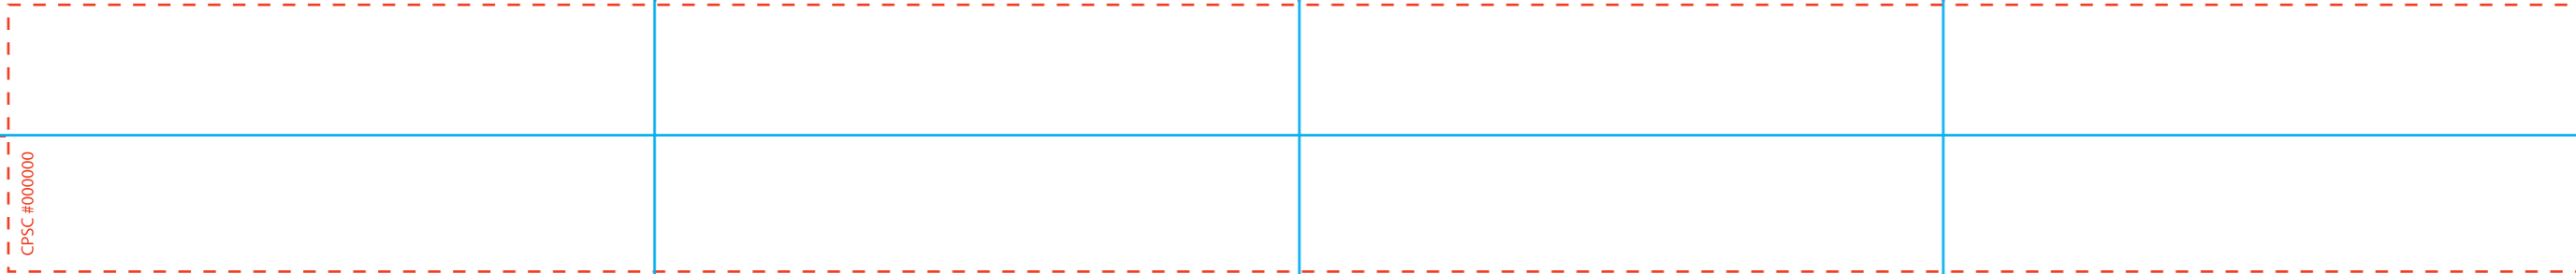

This guideline indicates the center line on the side.

This guideline indicates the center line opposite the handle.

This guideline indicates the center line on the side.

000,000.0 BL-16 0 INK COLORS: INI

This product will have a gap of approximately 1/8"

This guideline indicates the center line from top to bottom.

Red dashed line shows imprint limit and does not print.

Background color simulates XXXXXXXXXX product color and does not print.

BL-16 GRID

Dimension: 14.35" w X 1.46" h

01/07/14

Whirley-DrinkWorks complies to the regulatory requirement that all products designed or intended for children 12 years of age or younger have a Children's Product Safety Code. We do that by including the CPSC code in the artwork. This code allows us to track the location & date of production.