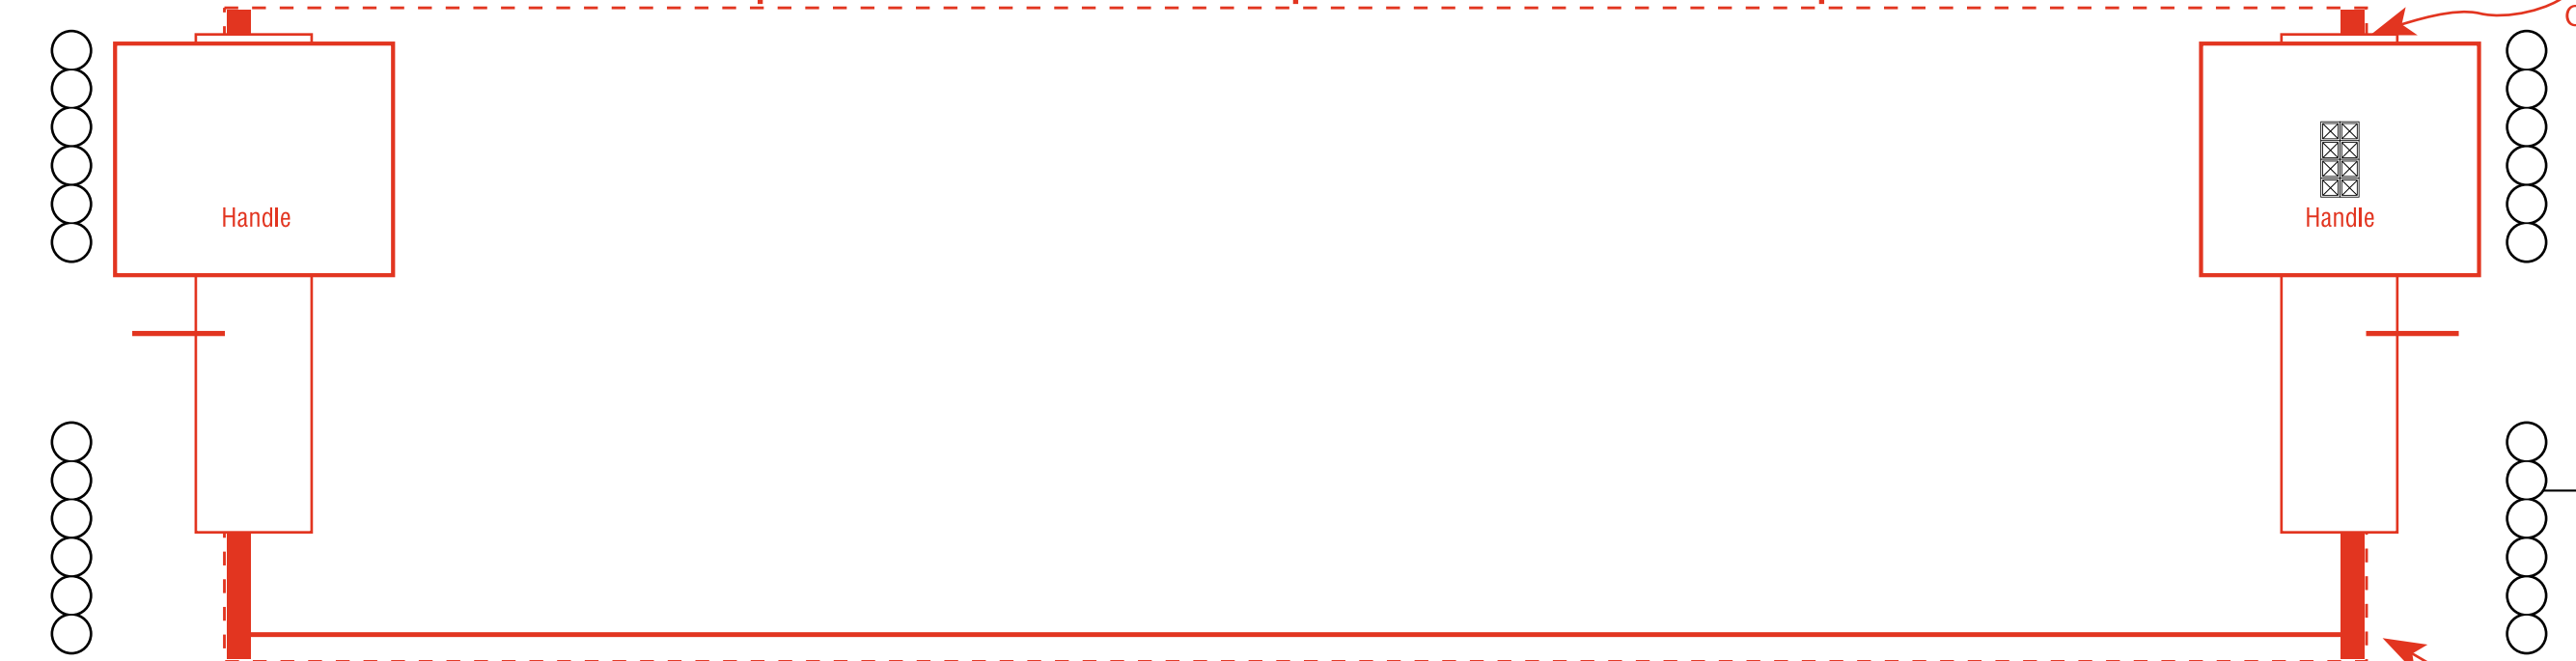

000,000.0 CM-20H/GM-20H 4 INK COLORS: INI REP C

CM-20H GM-20H.0

NON-STRETCH BLANKET

ONE SOLID COL
OVERLAP AREA

BLEED LINE →

Red dashed line shows imprint limit and does not print.

Background color simulates xxxxxxxxxx cup color and does not print.

KEEP IMPORTANT ART
AND TYPE ABOVE LINE

CM-20H GM-20H GRID

Dimension with 1/8" overlap: 11.53" w X 3.5" h

NON-STRETCH BLANKET