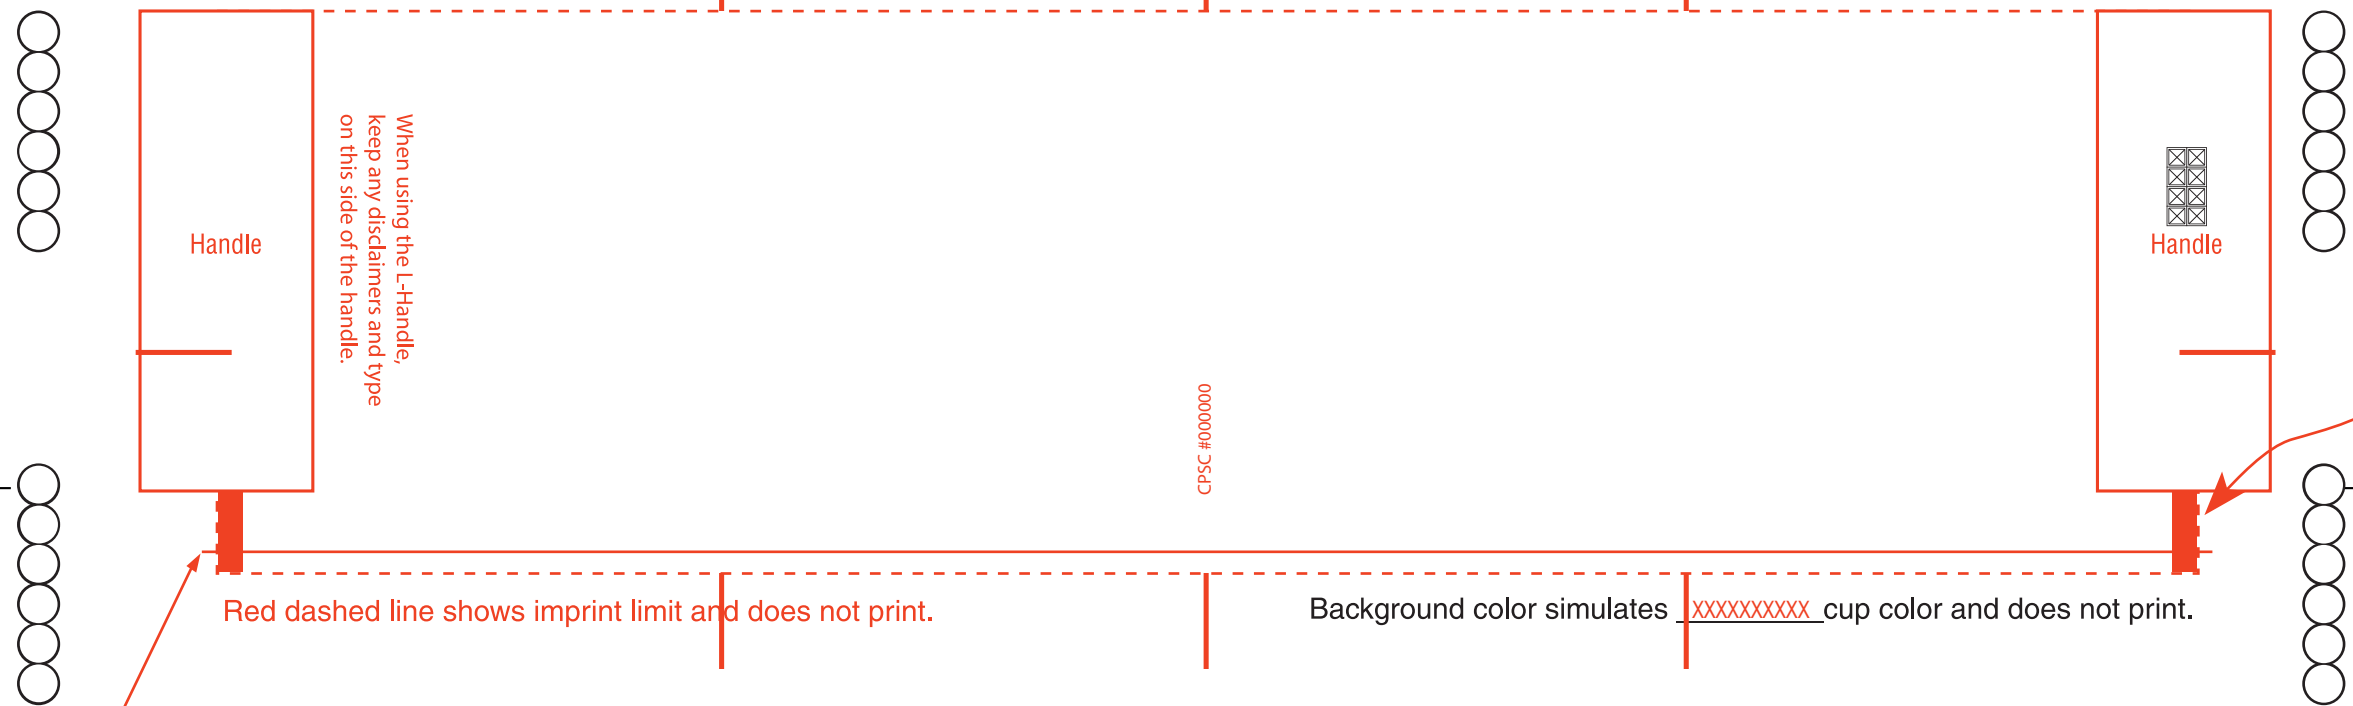

M-122 NON-STRETCH BLANKET

When using the L-Handle, keep any disclaimers and type on this side of the handle.

Handle

Handle

CPSC #0000000

Red dashed line shows imprint limit and does not print.

Background color simulates XXXXXXXXXX cup color and does not print.

LINE  
ow this line will  
off during production.

05/13/16

# M-122 GRID

Dimension: 10.32" w X 2.93" h

For best results, design your art using solid spot colors. If process printing is desired you MUST contact your Whirley DrinkWorks sales representative.

**Whirley-DrinkWorks complies to the regulatory requirement that all products designed or intended or children 12 years of age or younger have a Children's Product Safety Code. We do that by including the CPSC code in the artwork. This code allows us to track the location & date of production.**