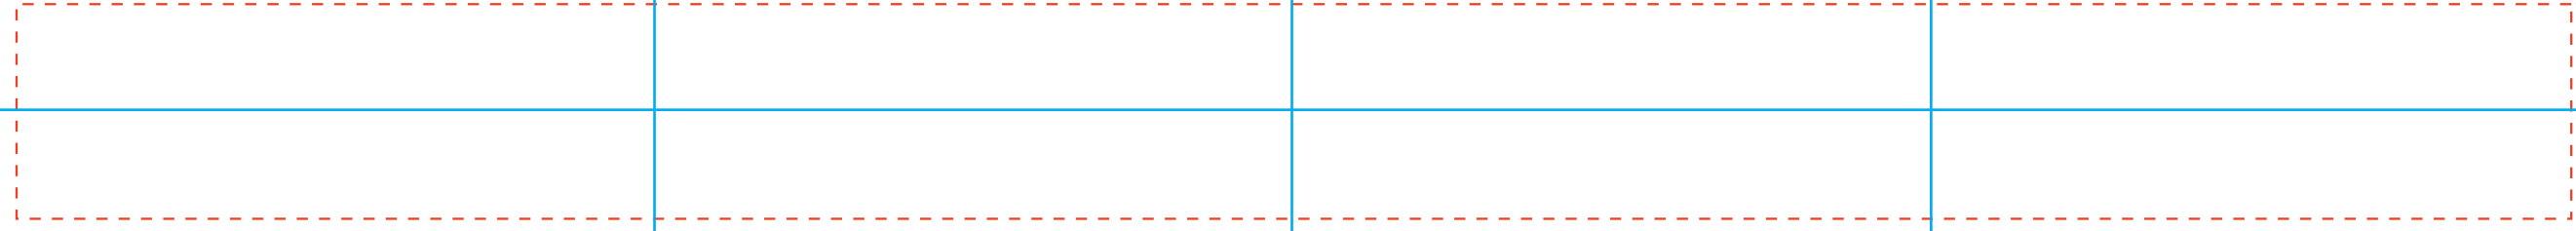

This guideline indicates the center line from top to bottom.

This guideline indicates the center line on the side.

This guideline indicates the center line opposite the handle.

This guideline indicates the center line on the side.

000,000.0 MAR-16 0 INK COLORS: INI

Red dashed line shows imprint limit and does not print.

Background color simulates XXXXXXXXXX product color and does not print.

MAR-16 GRID

01/09/14

Dimension: 13.625" x 1.125"