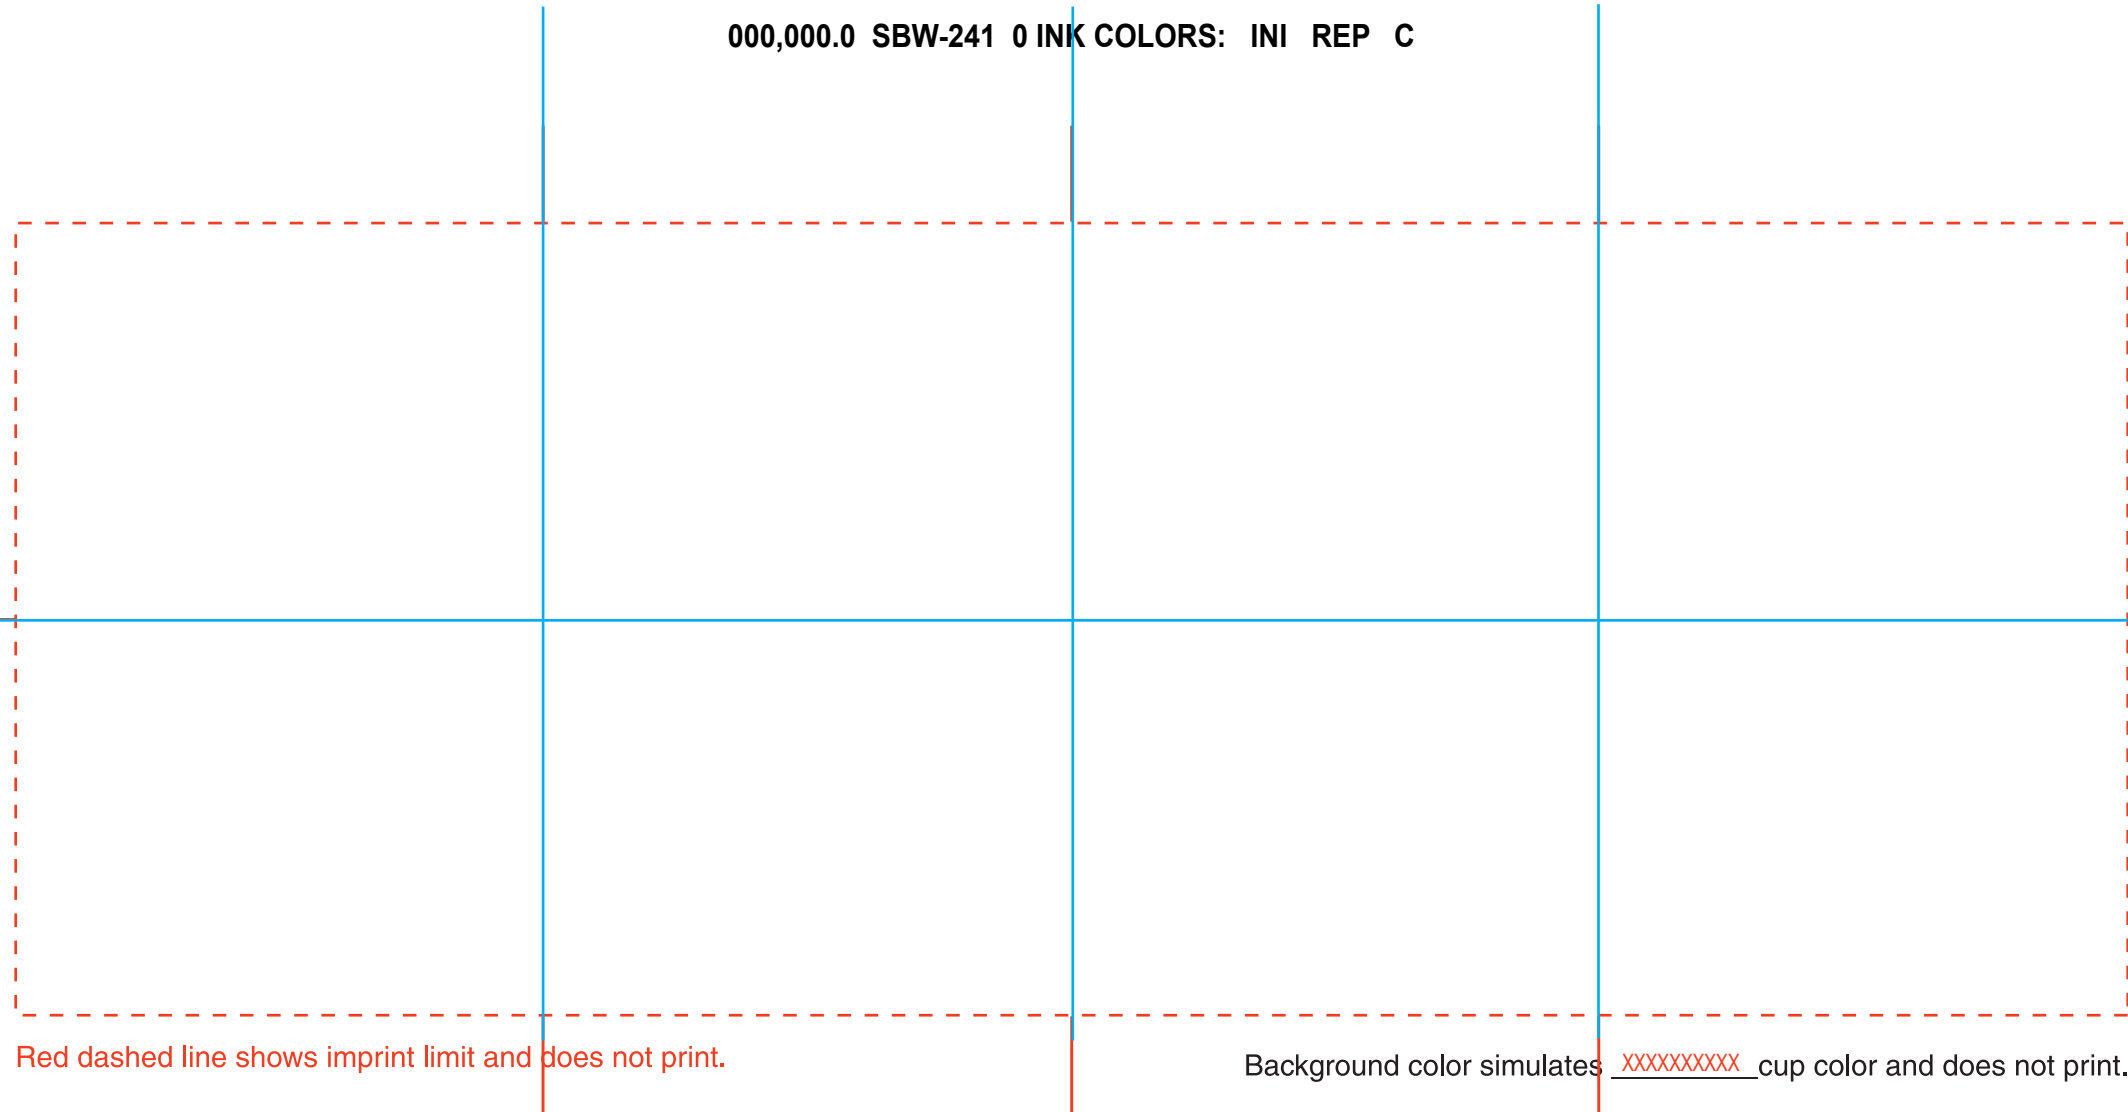

This guideline indicates the center line on the side.

This guideline indicates the center line opposite the handle.

This guideline indicates the center line on the side.

000,000.0 SBW-241 0 INK COLORS: INI REP C

# SB2-241 GRID

04/09/15

Dimension with 1/8" gap: 11" w X 4.125" h

For best results, design your art using solid spot colors. If process printing is desired you MUST contact your Whirley DrinkWorks sales representative.