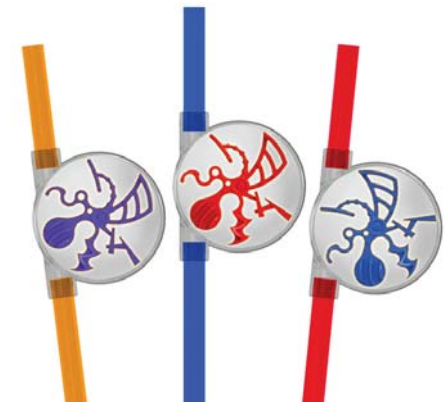

**Lip Straws*
STW-LIP**

Ages 3+

**Auger Straws
STW-AU2**

Ages 3+

**Auger Cup Straws
STW-CAU**

Ages 3+

Auger, Auger Cup, Cup & Wacky Wheel Straws

- Each display comes with 10 each of four straws
- Four straw/insert color combinations per each 10,000 pcs.
- Decoration - 1 color silkscreen/pad print on straw
- Imprint Area - 1"W x .5"H (rotated 90° counter-clockwise)
- Straws can match any PMS color

**Mustache Straws
MUS-DSP**

Ages 3+

- Each display comes with 10 each of four straws
- 1 straw color with 4 mustaches per each 10,000 pcs.
- Decoration - 1 color silkscreen/pad print on straw
- Imprint Area - 1"W x .5"H (rotated 90° counter-clockwise)
- Straws can match any PMS color

**Animal Snout Straws
CH-SNT1**

Ages 3+

- Each display comes with a mix of all 3 straws
- 1 straw color with 3 animals per each 10,000 pcs.
- Decoration - 1 color silkscreen/pad print on straw
- Imprint Area - 1"W x .5"H (rotated 90° counter-clockwise)
- Straws can match any PMS color

**Cup Straws
STW-CUP**

Ages 3+

**Wacky Wheel Straws
WHL-WAC**

Ages 3+

Decorated Straws

Straw	Master Carton	Display	Minimum Quantity	Lead Time
Expression	80 pc. (2 displays)	40 pc.	10,000 pcs.	90 - 120 days
Nose	80 pc. (2 displays)	40 pc.	10,000 pcs.	90 - 120 days
Lip	80 pc. (2 displays)	40 pc.	10,000 pcs.	90 - 120 days
Mustache	80 pc. (2 displays)	40 pc.	10,000 pcs.	90 - 120 days
Auger	80 pc. (2 displays)	40 pc.	10,000 pcs.	90 - 120 days
Auger Cup	80 pc. (2 displays)	40 pc.	10,000 pcs.	90 - 120 days
Cup	80 pc. (2 displays)	40 pc.	10,000 pcs.	90 - 120 days
Wacky Wheel	80 pc. (2 displays)	40 pc.	10,000 pcs.	90 - 120 days
Animal Snout	80 pc. (2 displays)	40 pc.	10,000 pcs.	90 - 120 days
Zoo	144 pc. (4 displays)	36 pc.	10,000 pcs.	90 - 120 days
Aquatic	144 pc. (4 displays)	36 pc.	10,000 pcs.	90 - 120 days
Holiday	144 pc. (4 displays)	36 pc.	10,000 pcs.	90 - 120 days