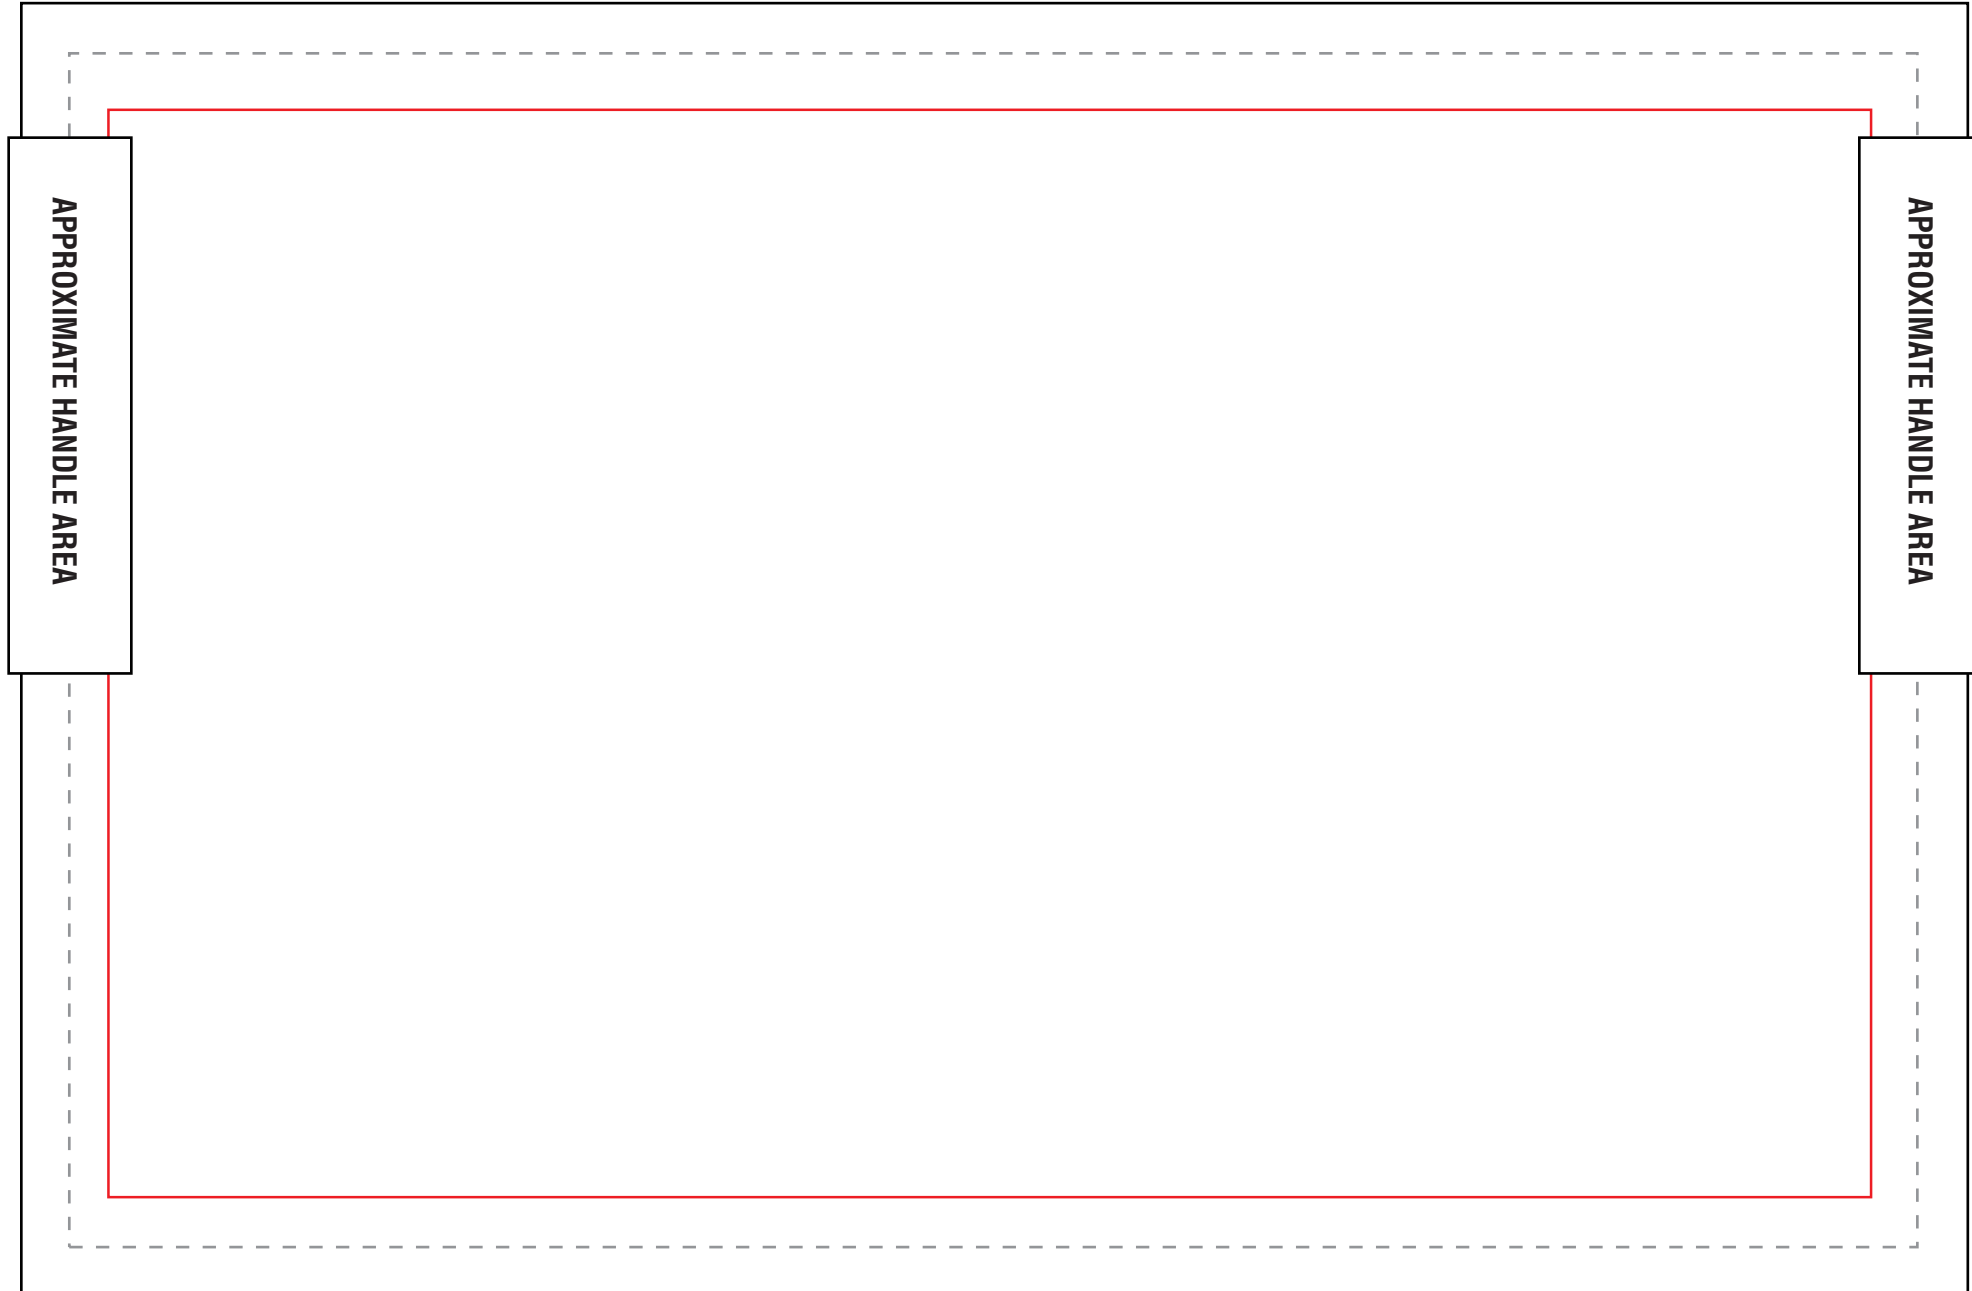

Solid Black Line - Bleed
Gray Dotted Line - Die Cut
Red Line - Safe Area

000,000.0 SP-20/SP-20H FULL COLOR

SP-20/SP-20H