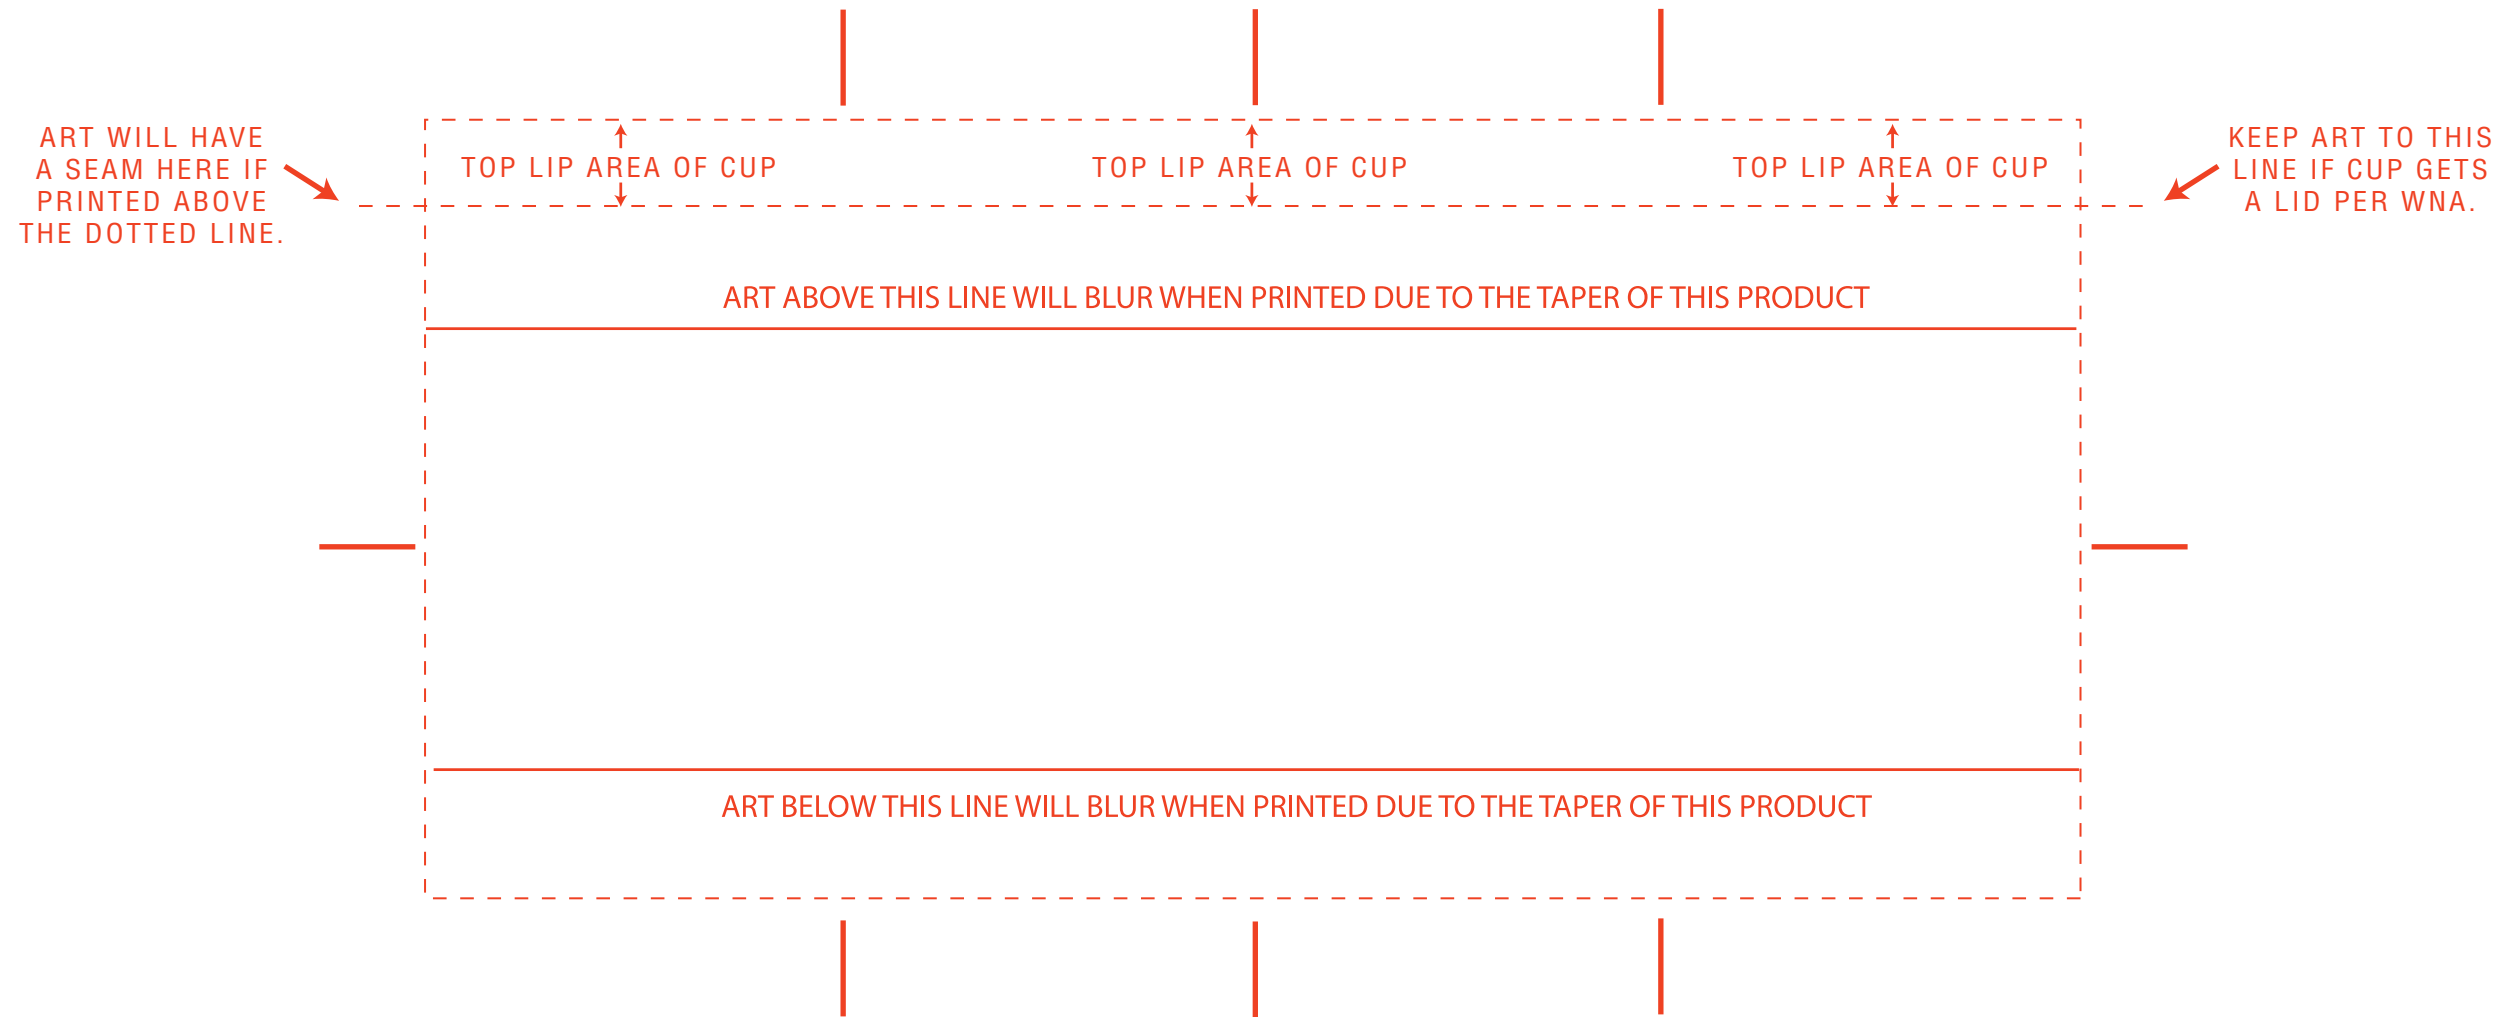

000,000.0 CI-12CS 0 INK COLORS: INI

CI-12CS GRID

Dimension with 1/8" (approx) gap (including printing on the top lip): 8.62"w x 4.06"h
(NOT including lip): 8.62"w x 3.61"h