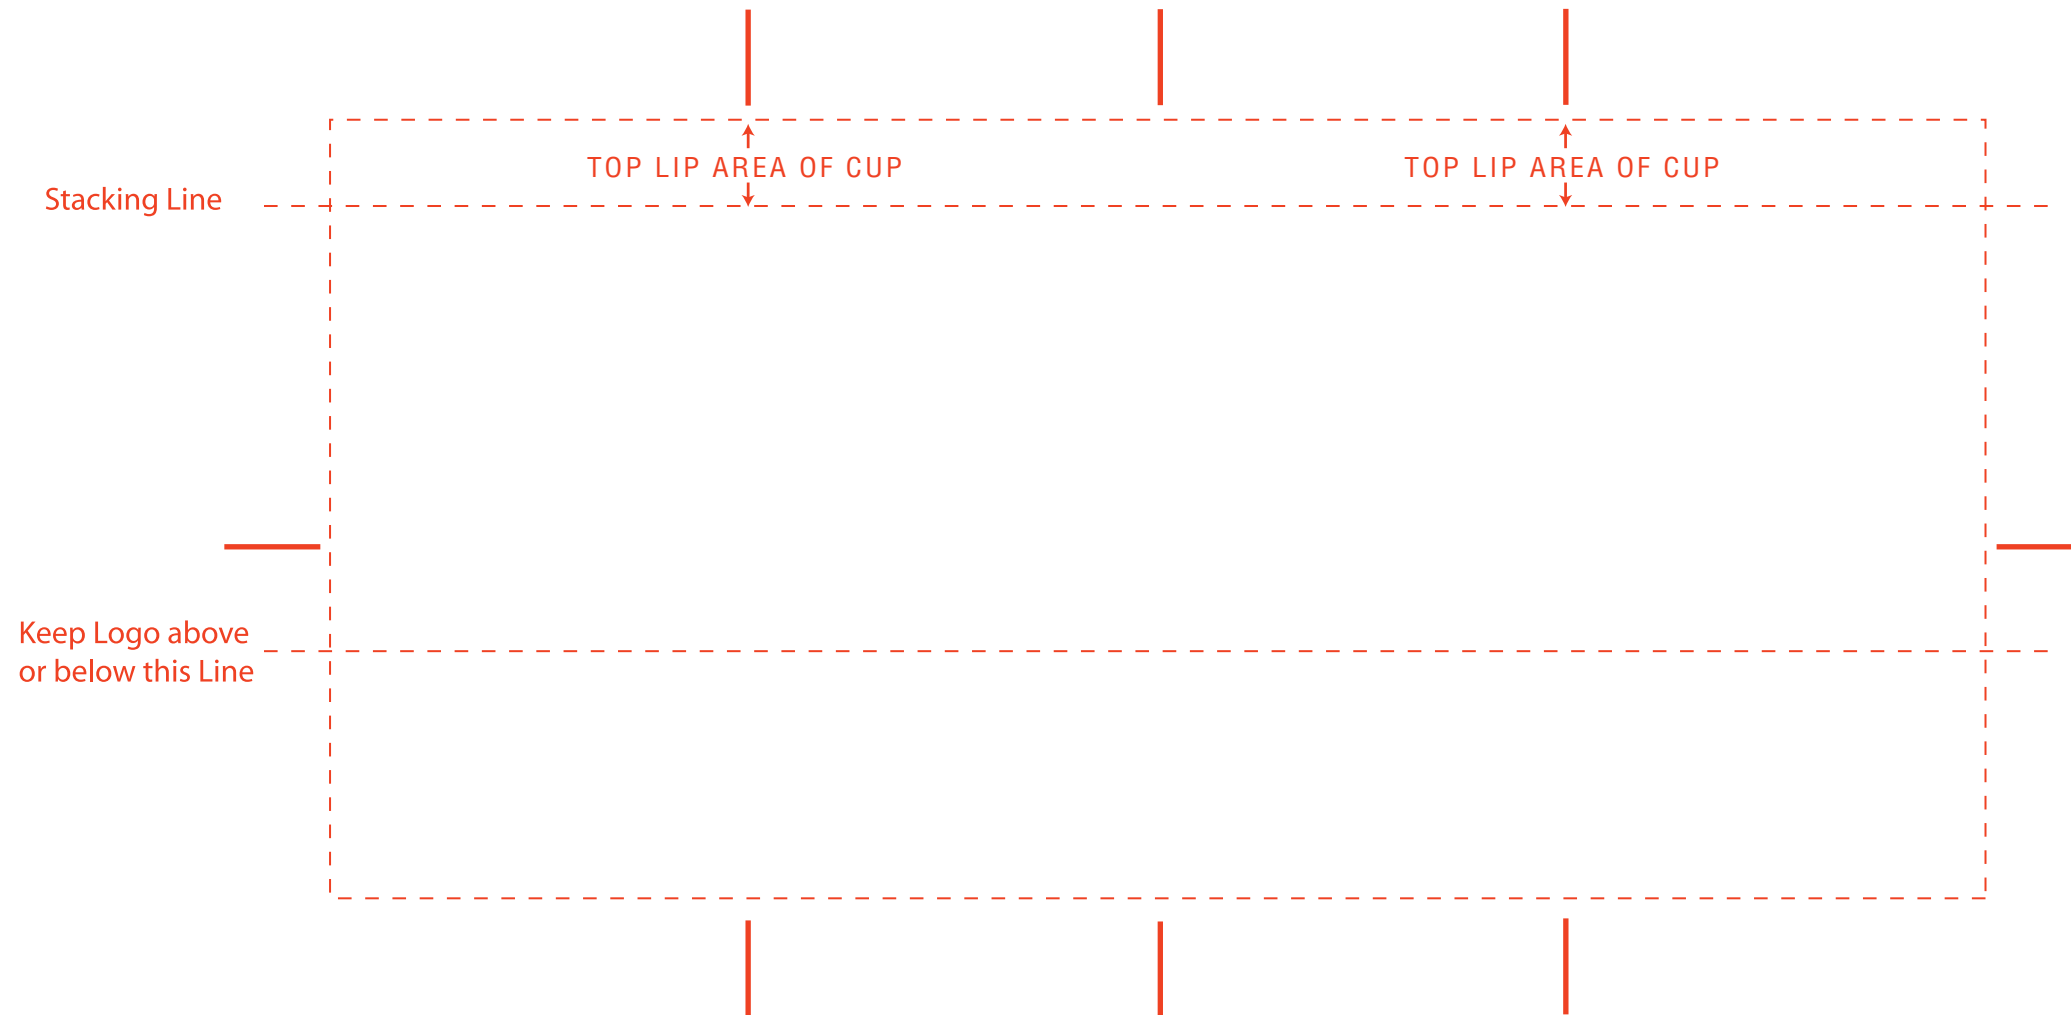

000,000.0 CI-12CS 0 INK COLORS: INI

CI-12CS GRID

Dimension with 1/8" (approx) gap (including printing on the top lip): 8.62"w x 4.06"h

(NOT including lip): 8.62"w x 3.61"h