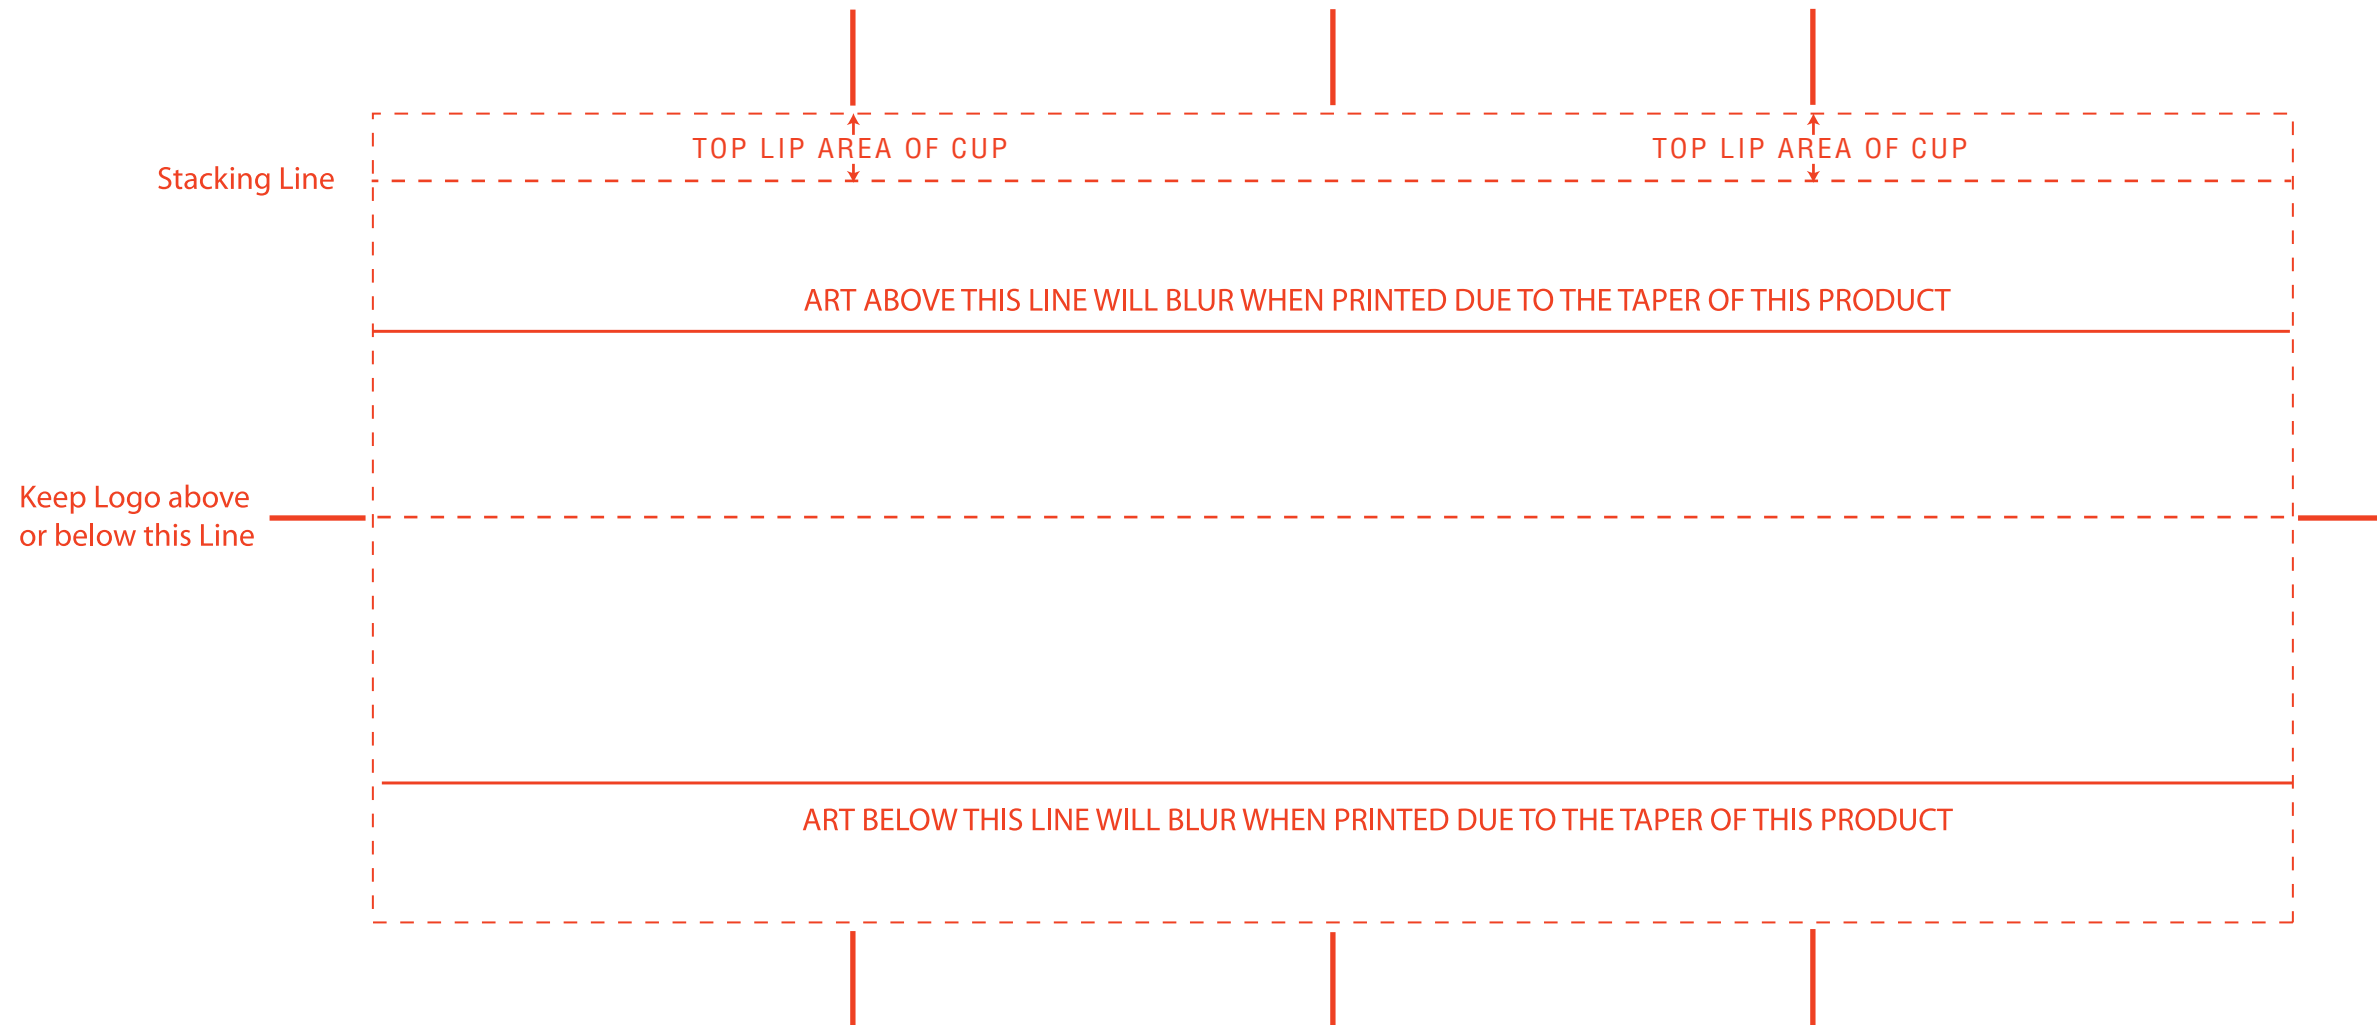

000,000.0 CI-HC16S 0 INK COLORS: INI

CI-HC16S GRID

Dimension: 10"w x 4.2126"h

(NOT including lip): 10"w x 3.6897"h