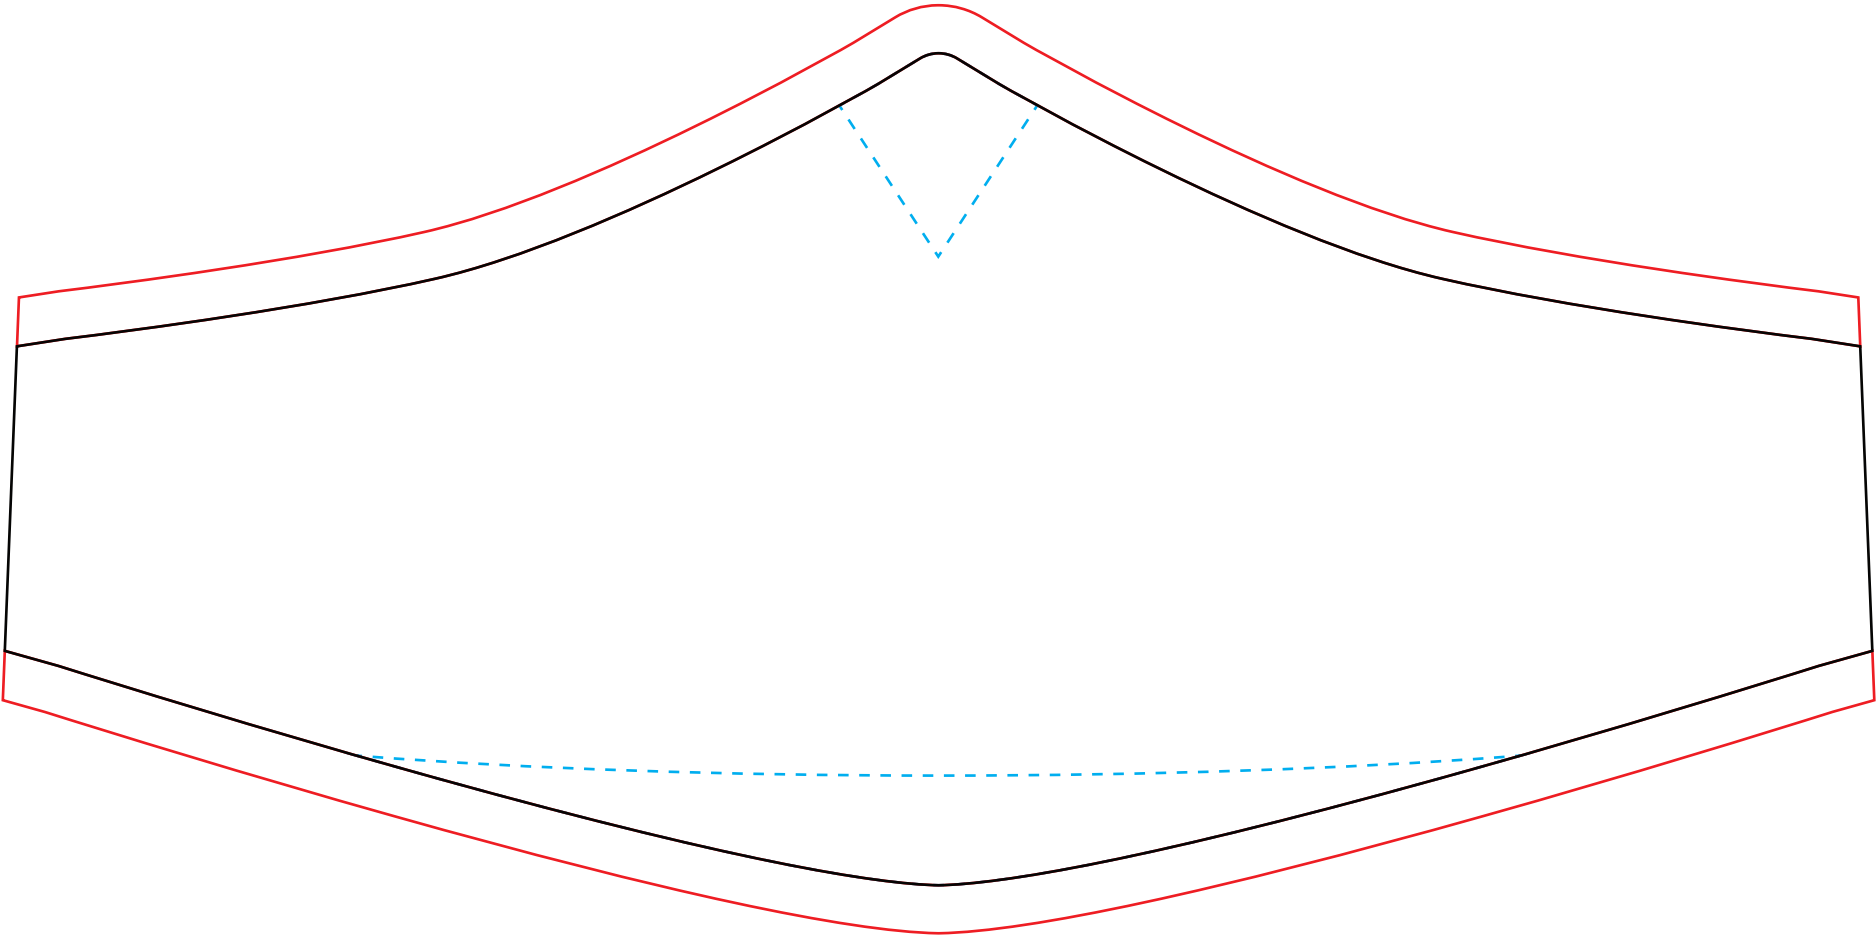

Solid Black Line - Main Art Area
Blue Dotted Line - Seam or Cut Area
Red Line - Border Area (Must be Solid Color)

000,000.0 CCM-CUST CUSTOM MASK FULL COLOR JLK C

CCM-CUST.0

9.75w x 4.83h

(05-19-20)