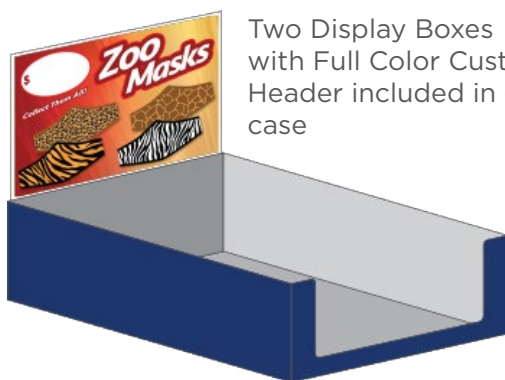

Two Display Boxes with Full Color Custom Header included in each case

Item# CCM-CUST

QUANTITY	UNIT PRICE
1,080	$3.02
2,520	$2.43
5,040	$2.24
8,040	$2.16
10,080	$2.12
15,000	$1.97

FOB Dart, CA or Chicago, IL

- Master Carton: 120 pcs.
- Minimum Order Quantity: 1,080 pcs. (9 cases)

FACE SHIELD