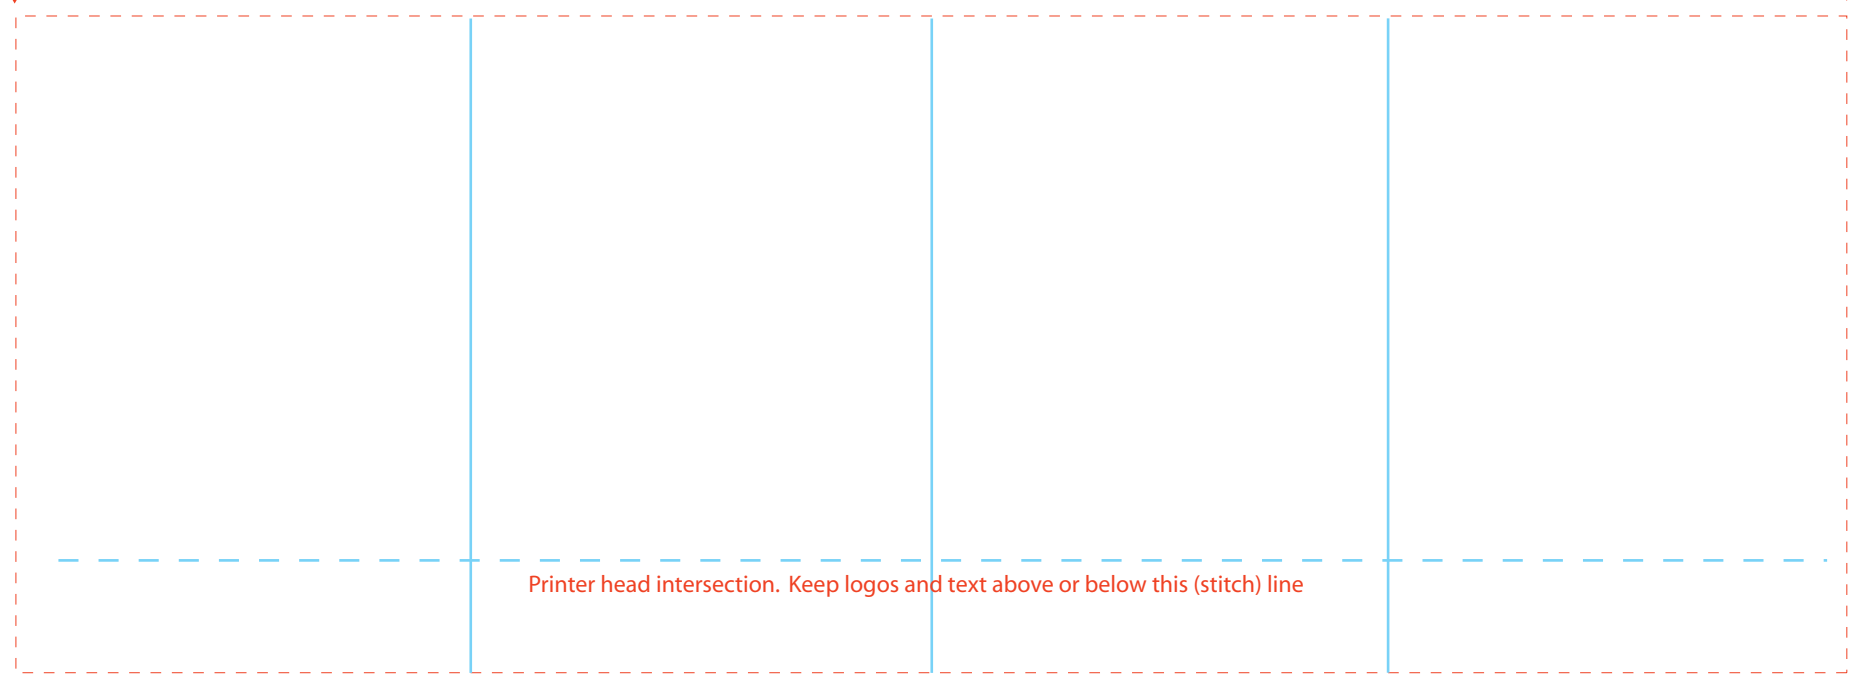

Art will Meet
at the Seam
No gap or overlap

BLUE LINES INDICATE GUIDES AND WILL NOT PRINT.

Center line on
Side 1

Center line

Center line on
Side 2

Art will Meet
at the Seam
No gap or overlap

Red line shows imprint limit and does not print.

This product must be printed with either a screened background or full coverage decoration.

PN-10,PT-10 GRID

Dimension: 9.53" w X 3.42" h 2858px X 1025px at 300 DPI