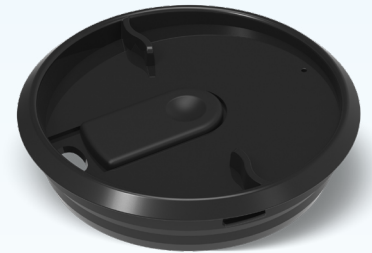

MONTANNA STAINLESS MUG

MTM-641

- Stainless Outer / Plastic Liner
- Foam Insulated

Twist & Lock
4-Position Drink Hole Lid
Right, Left Hand & Pour

**COLLEGE
APPROVED**

easygo!
STAINLESS
STEEL
OUTER
FOAM
INSULATED