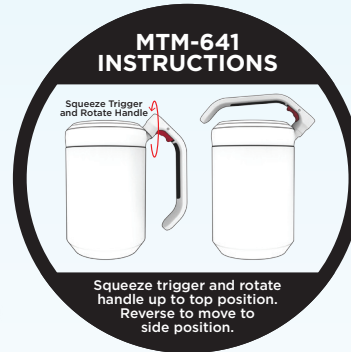

MONTANNA STAINLESS MUG

MTM-641

- Stainless Outer / Plastic Liner
- Foam Insulated

Twist & Lock
4-Position Drink Hole Lid
Right, Left Hand & Pour

**COLLEGE
APPROVED**

easygo!
STAINLESS
STEEL
OUTER
FOAM
INSULATED