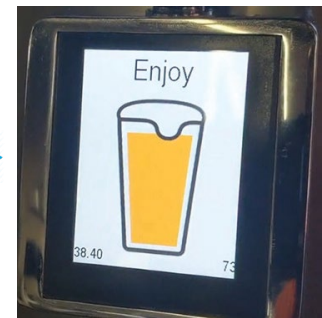

PERFECT POUR

NEW!

Vessel-Triggered Beer Dispenser

Every Beer Poured “Brand Perfect” Every Time!

- Customized dispensing options for any beer
- Reduce labor and line queues: Fastest possible throughput with ‘self-serve’, vessel-triggered dispensing
- Drive sales of souvenir cups