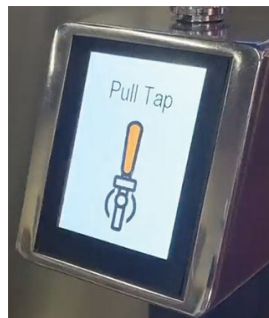

PERFECT POUR

NEW!

Vessel-Triggered Beer Dispenser

Every Beer Poured “Brand Perfect” Every Time!

- Customized dispensing options for any beer
- Reduce labor and line queues: Fastest possible throughput with ‘self-serve’, vessel-triggered dispensing
- Drive sales of souvenir cups