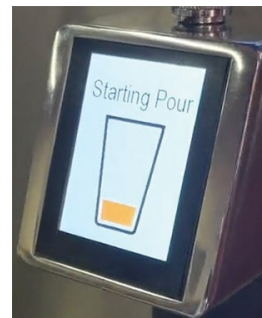

PERFECT POUR

NEW!

Vessel-Triggered Beer Dispenser

Every Beer Poured “Brand Perfect” Every Time!

- Customized dispensing options for any beer
- Reduce labor and line queues: Fastest possible throughput with ‘self-serve’, vessel-triggered dispensing
- Drive sales of souvenir cups