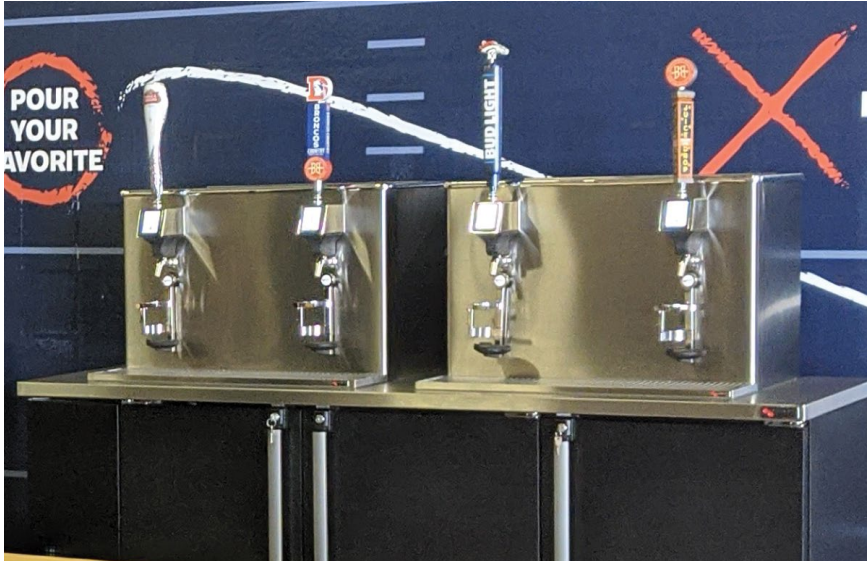

PERFECT POUR

NEW!

Vessel-Triggered Beer Dispenser

Every Beer Poured “Brand Perfect” Every Time!

- Customized dispensing options for any beer
- Reduce labor and line queues: Fastest possible throughput with ‘self-serve’, vessel-triggered dispensing
- Drive sales of souvenir cups