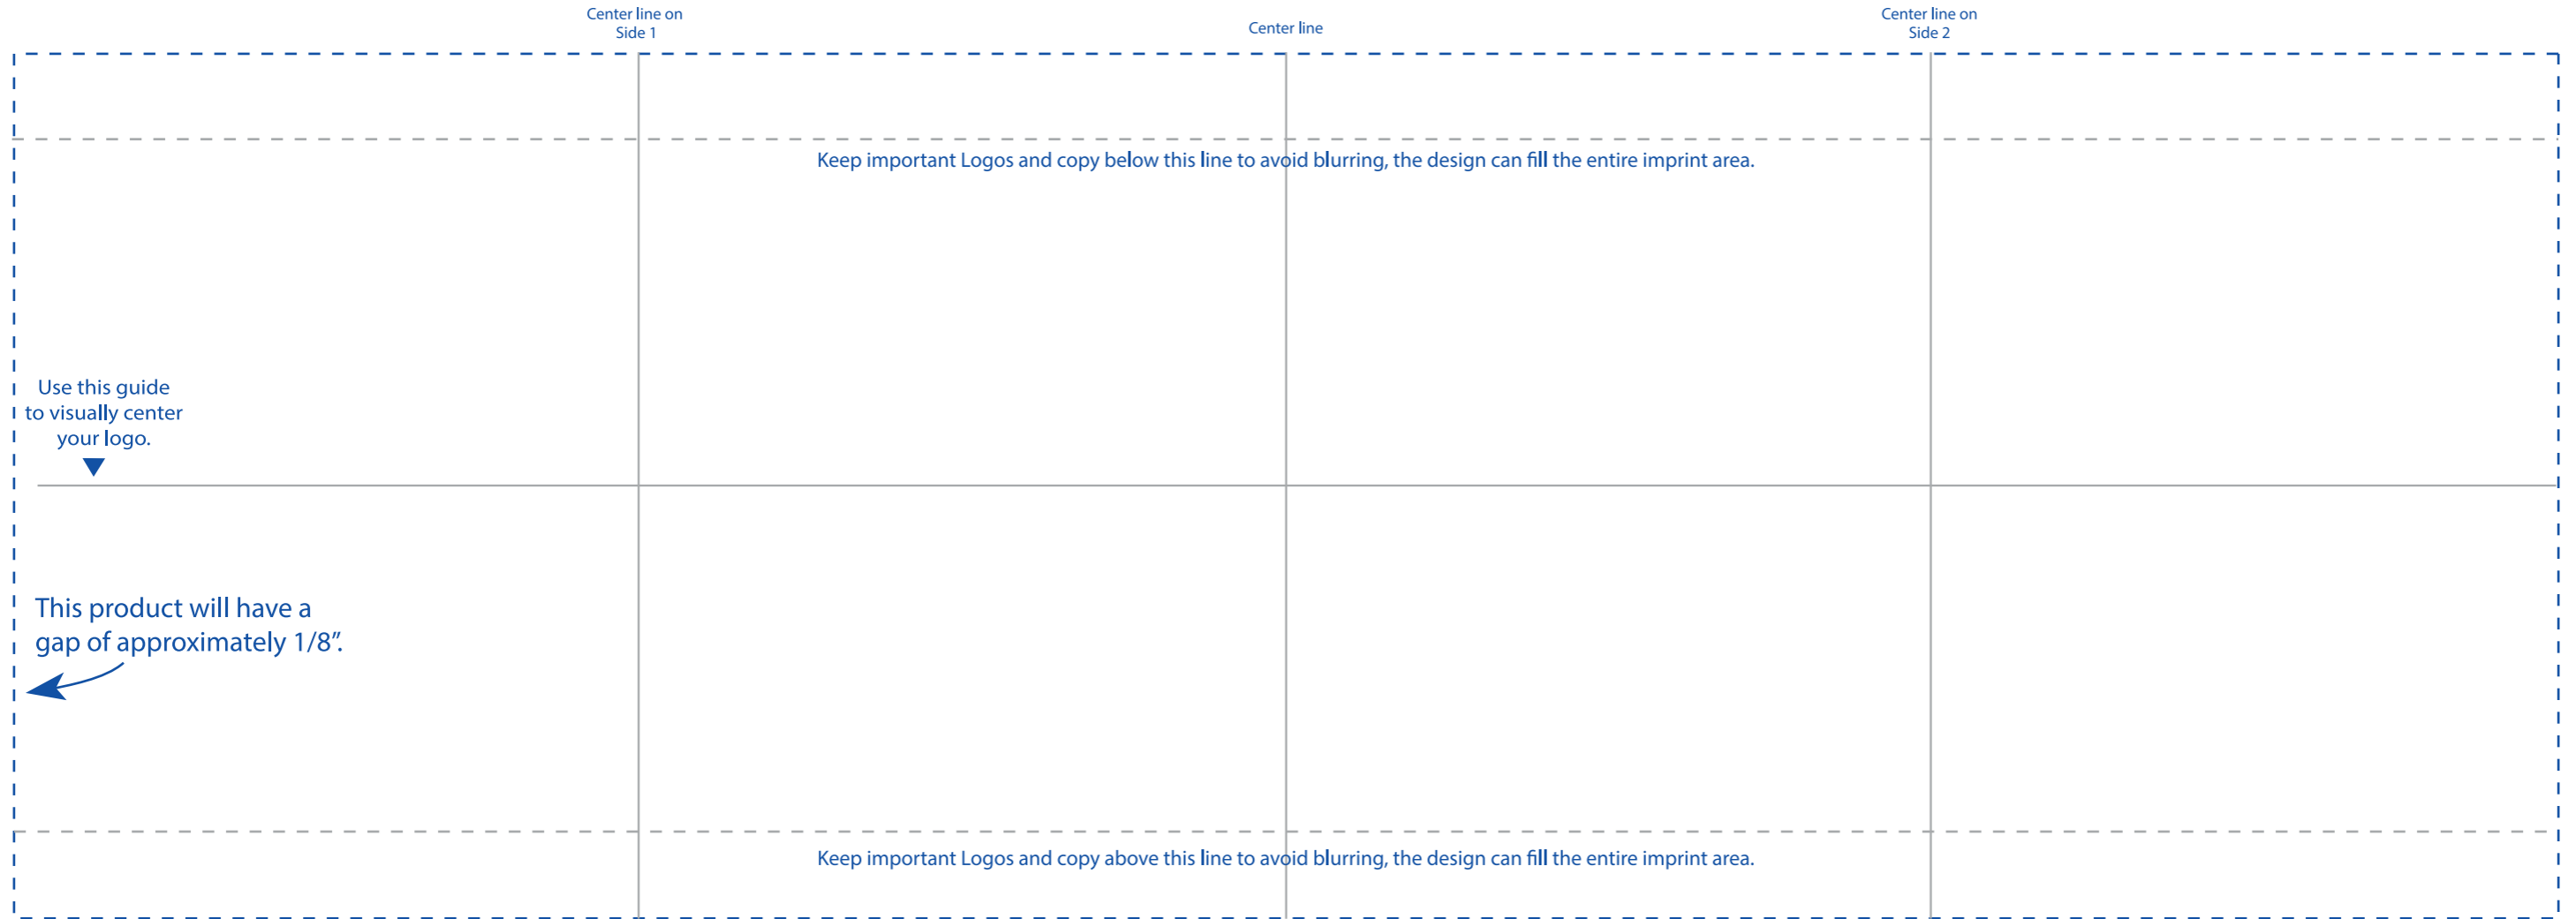

GREY LINES INDICATE GUIDES AND WILL NOT PRINT.
BLUE LINE SHOWS IMPRINT AND WILL NOT PRINT.

Template Size:
15" w x 5.1" h

For best results, design your art using solid spot colors.
If process printing is desired you MUST contact your Salesperson.