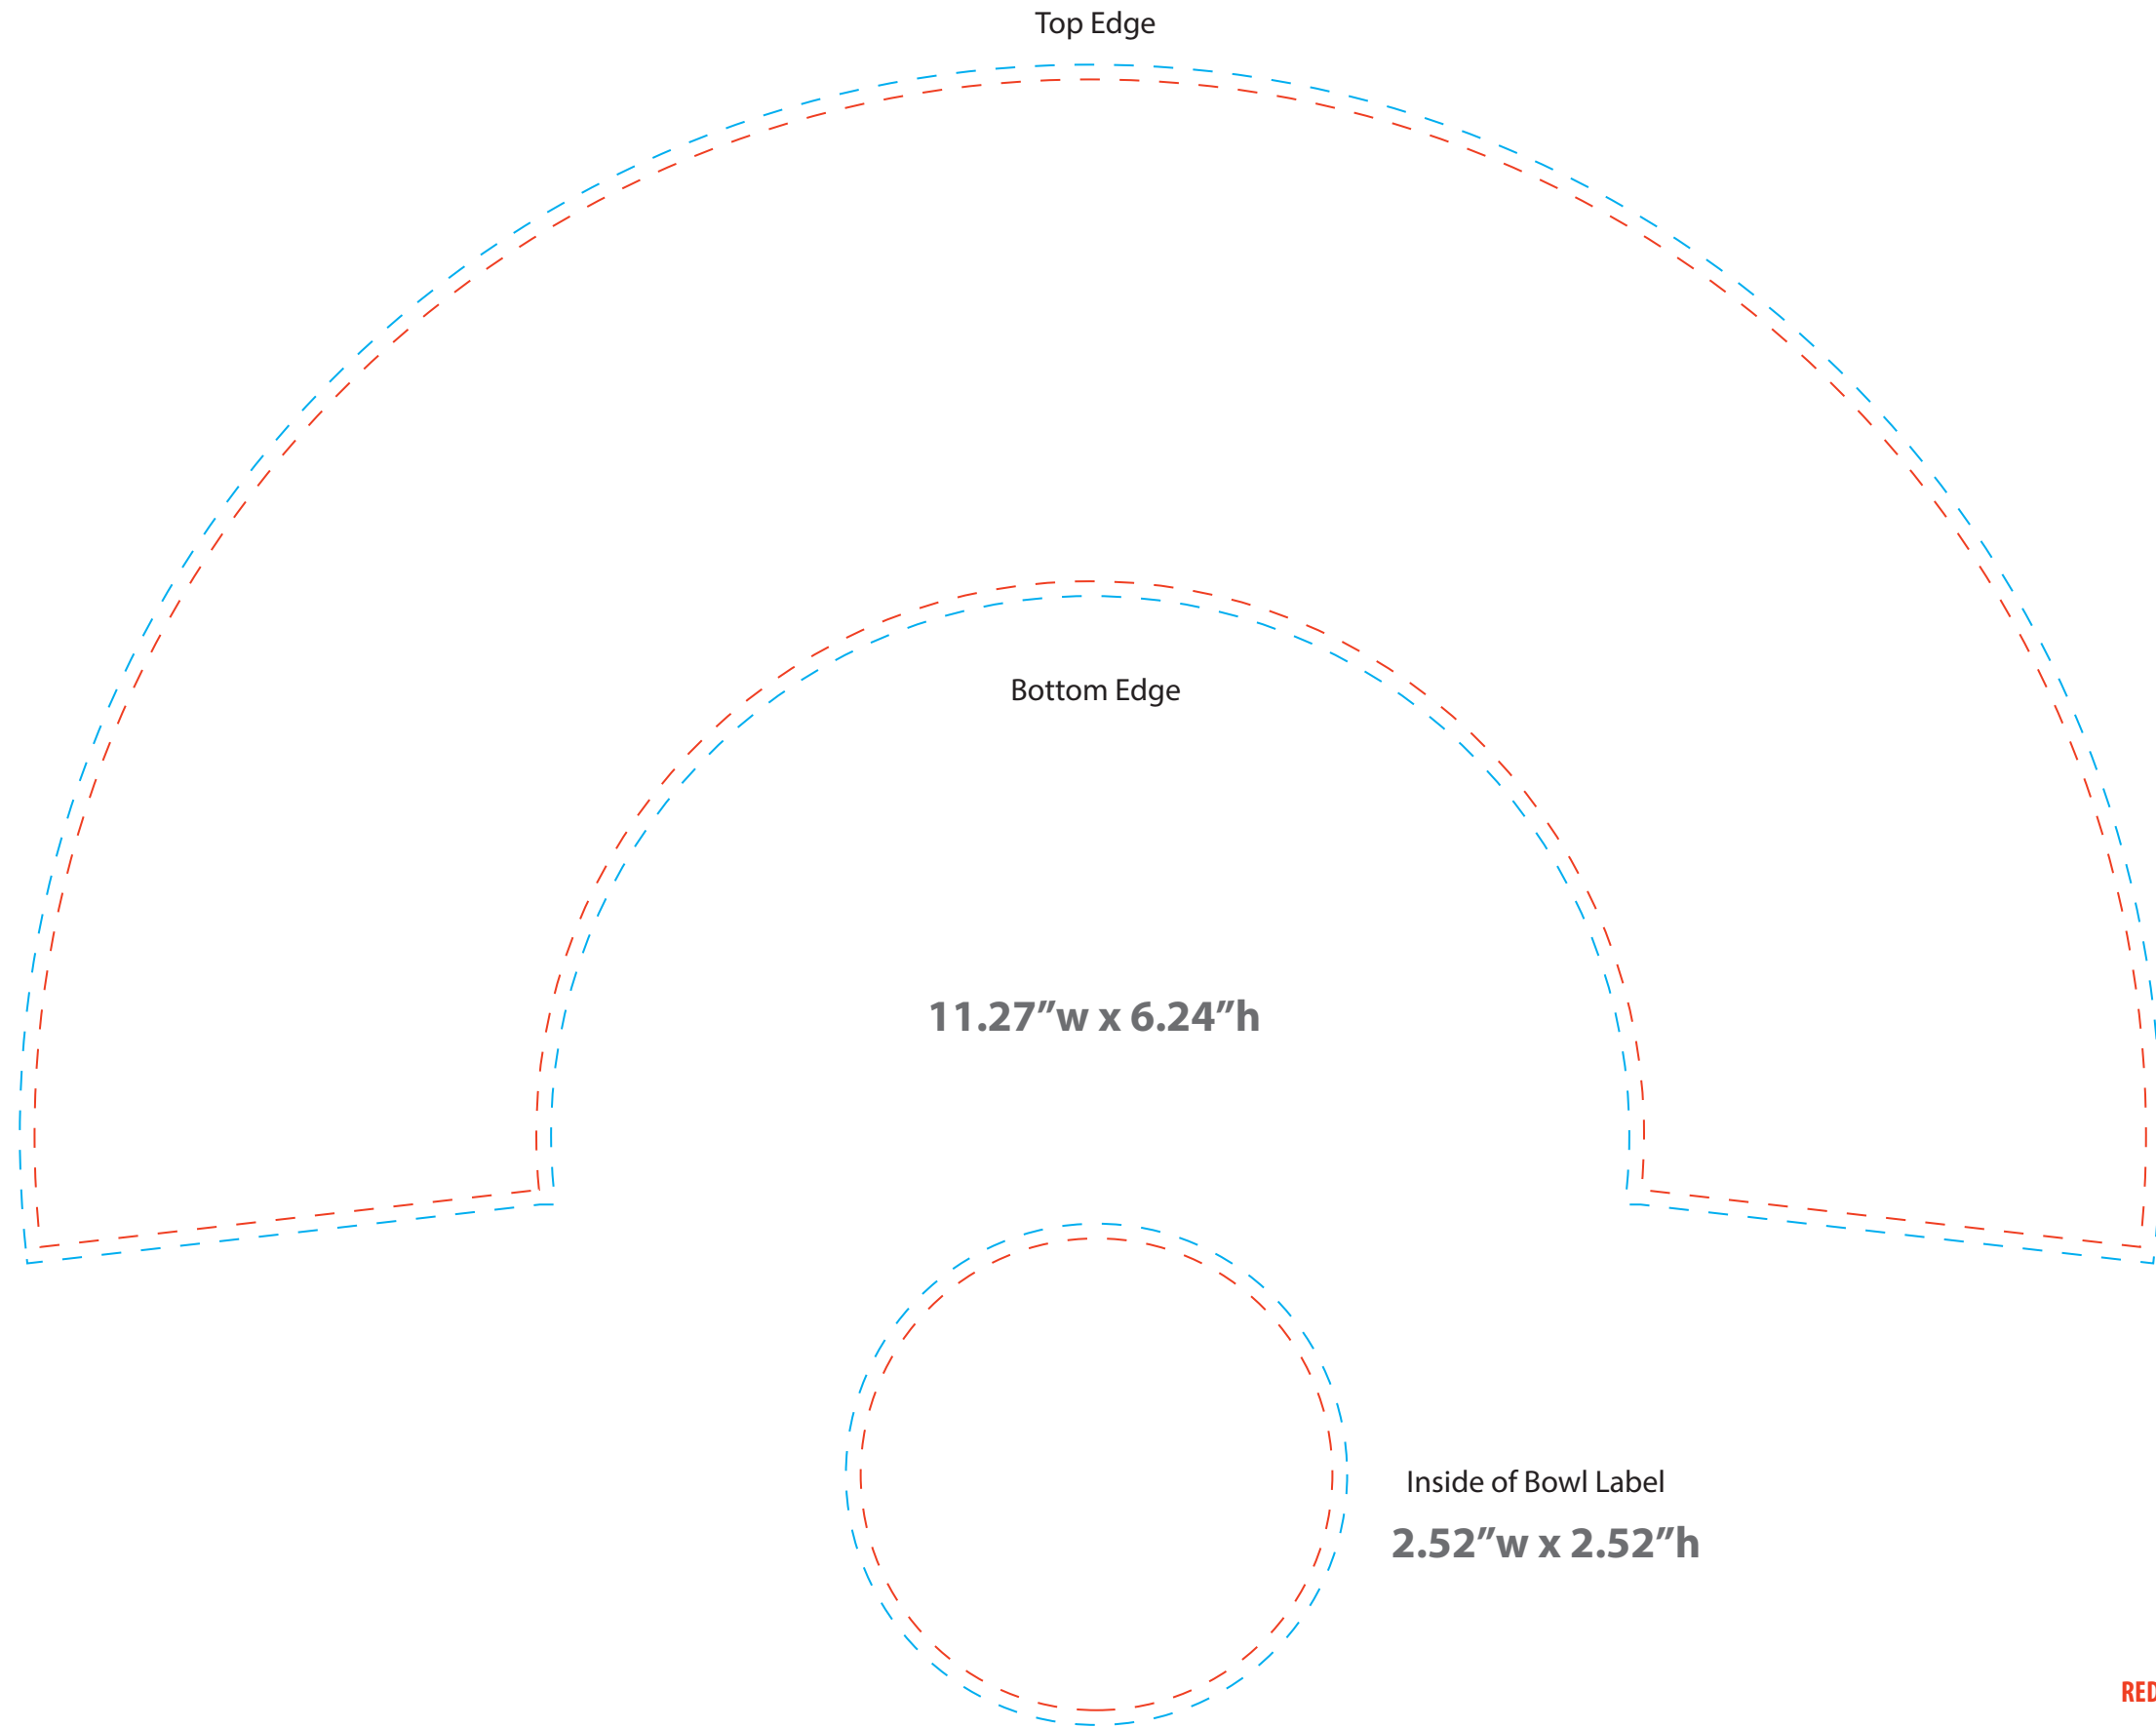

17 oz. In Mold Label Bowl

BWL-17

RED KEYLINE INDICATES DIE CUT AND DOES NOT PRINT

BLUE KEYLINE INDICATES BLEED AND DOES NOT PRINT