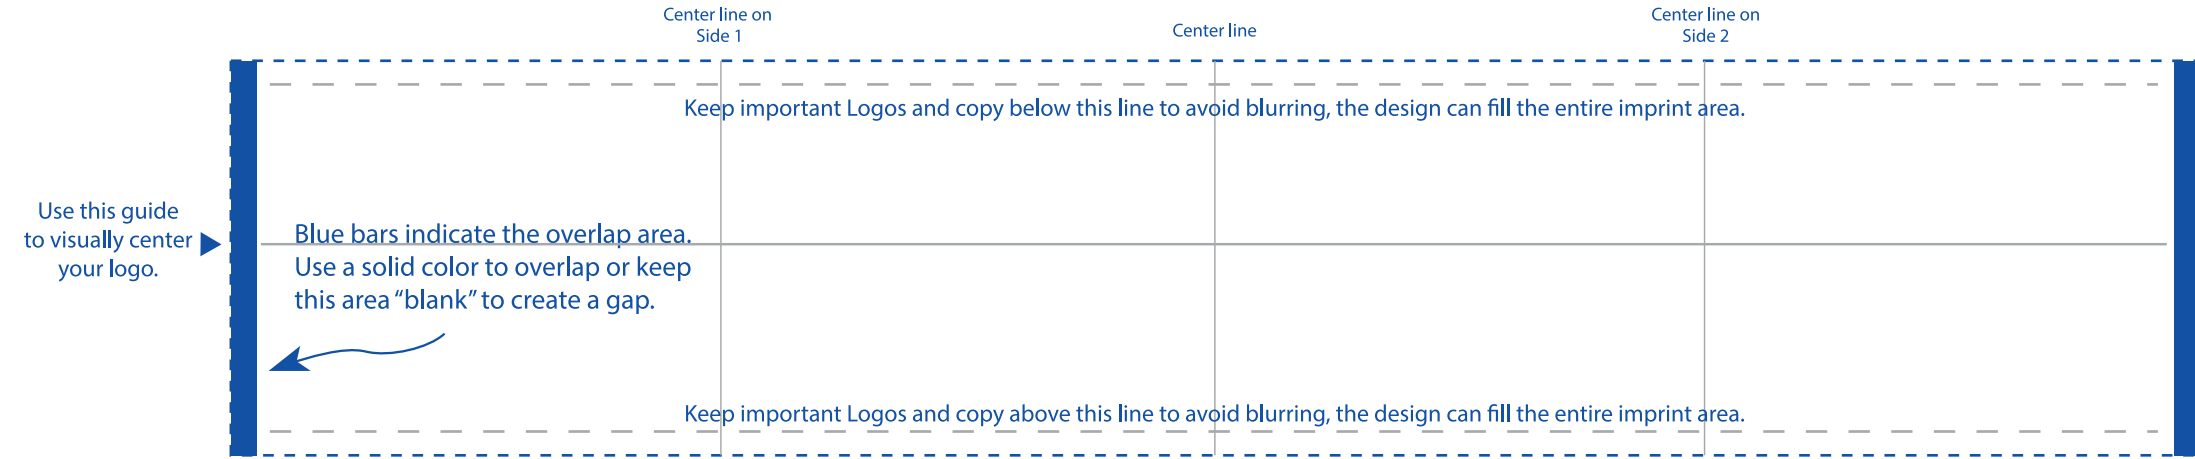

GREY LINES INDICATE GUIDES AND WILL NOT PRINT.  
BLUE LINE SHOWS IMPRINT AND WILL NOT PRINT.

Template Size:  
10.25" w x 2.05" h

For best results, design your art using solid spot colors.  
If process printing is desired you MUST contact your Salesperson.