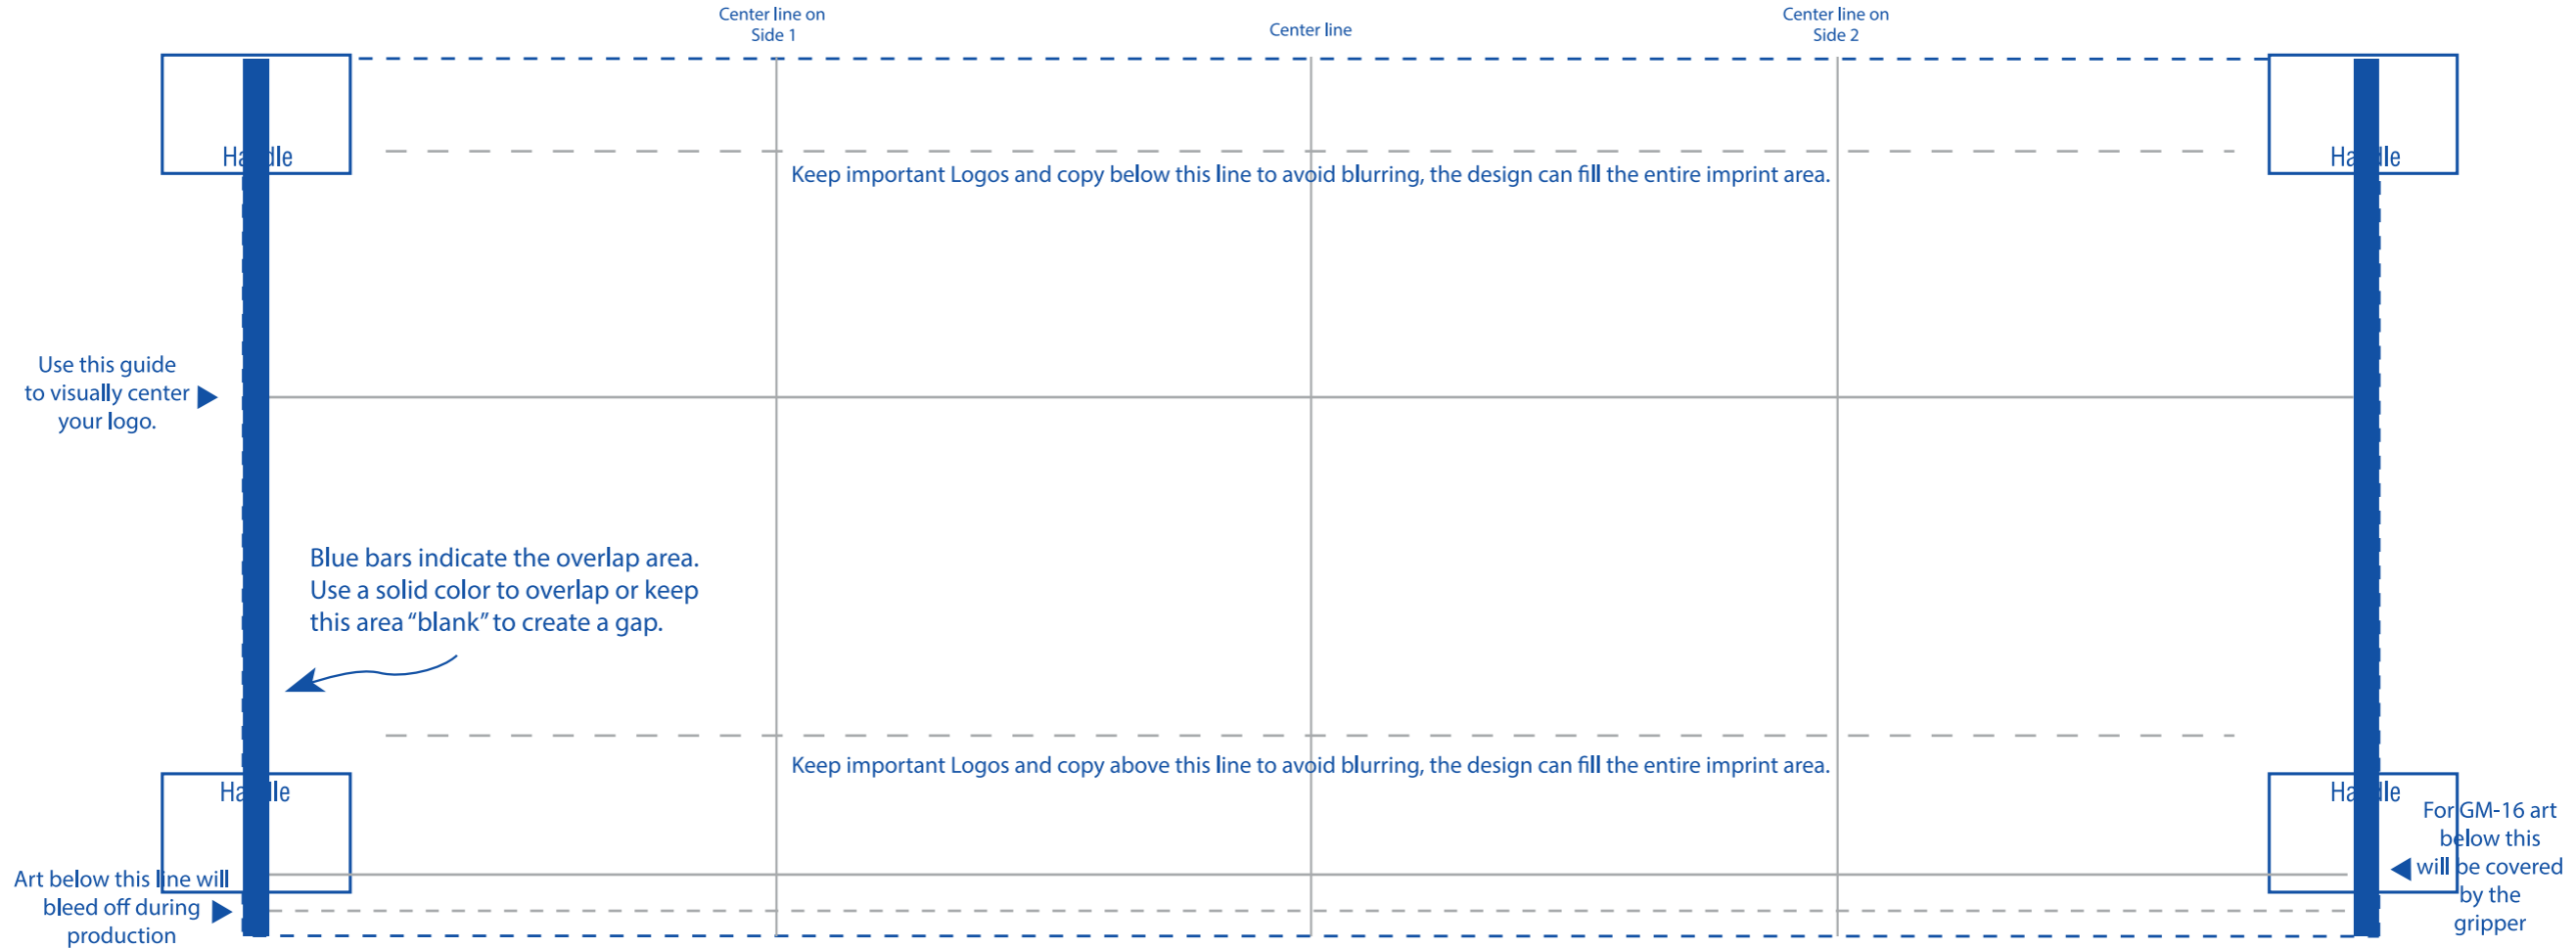

GREY LINES INDICATE GUIDES AND WILL NOT PRINT.
BLUE LINE SHOWS IMPRINT AND WILL NOT PRINT.
HANDLE MARKERS CAN BE REMOVED IF NOT ORDERING A HANDLED PRODUCT.

Template Size:
11.36"w x 4.67"h

For best results, design your art using solid spot colors.
If process printing is desired you MUST contact your Salesperson.