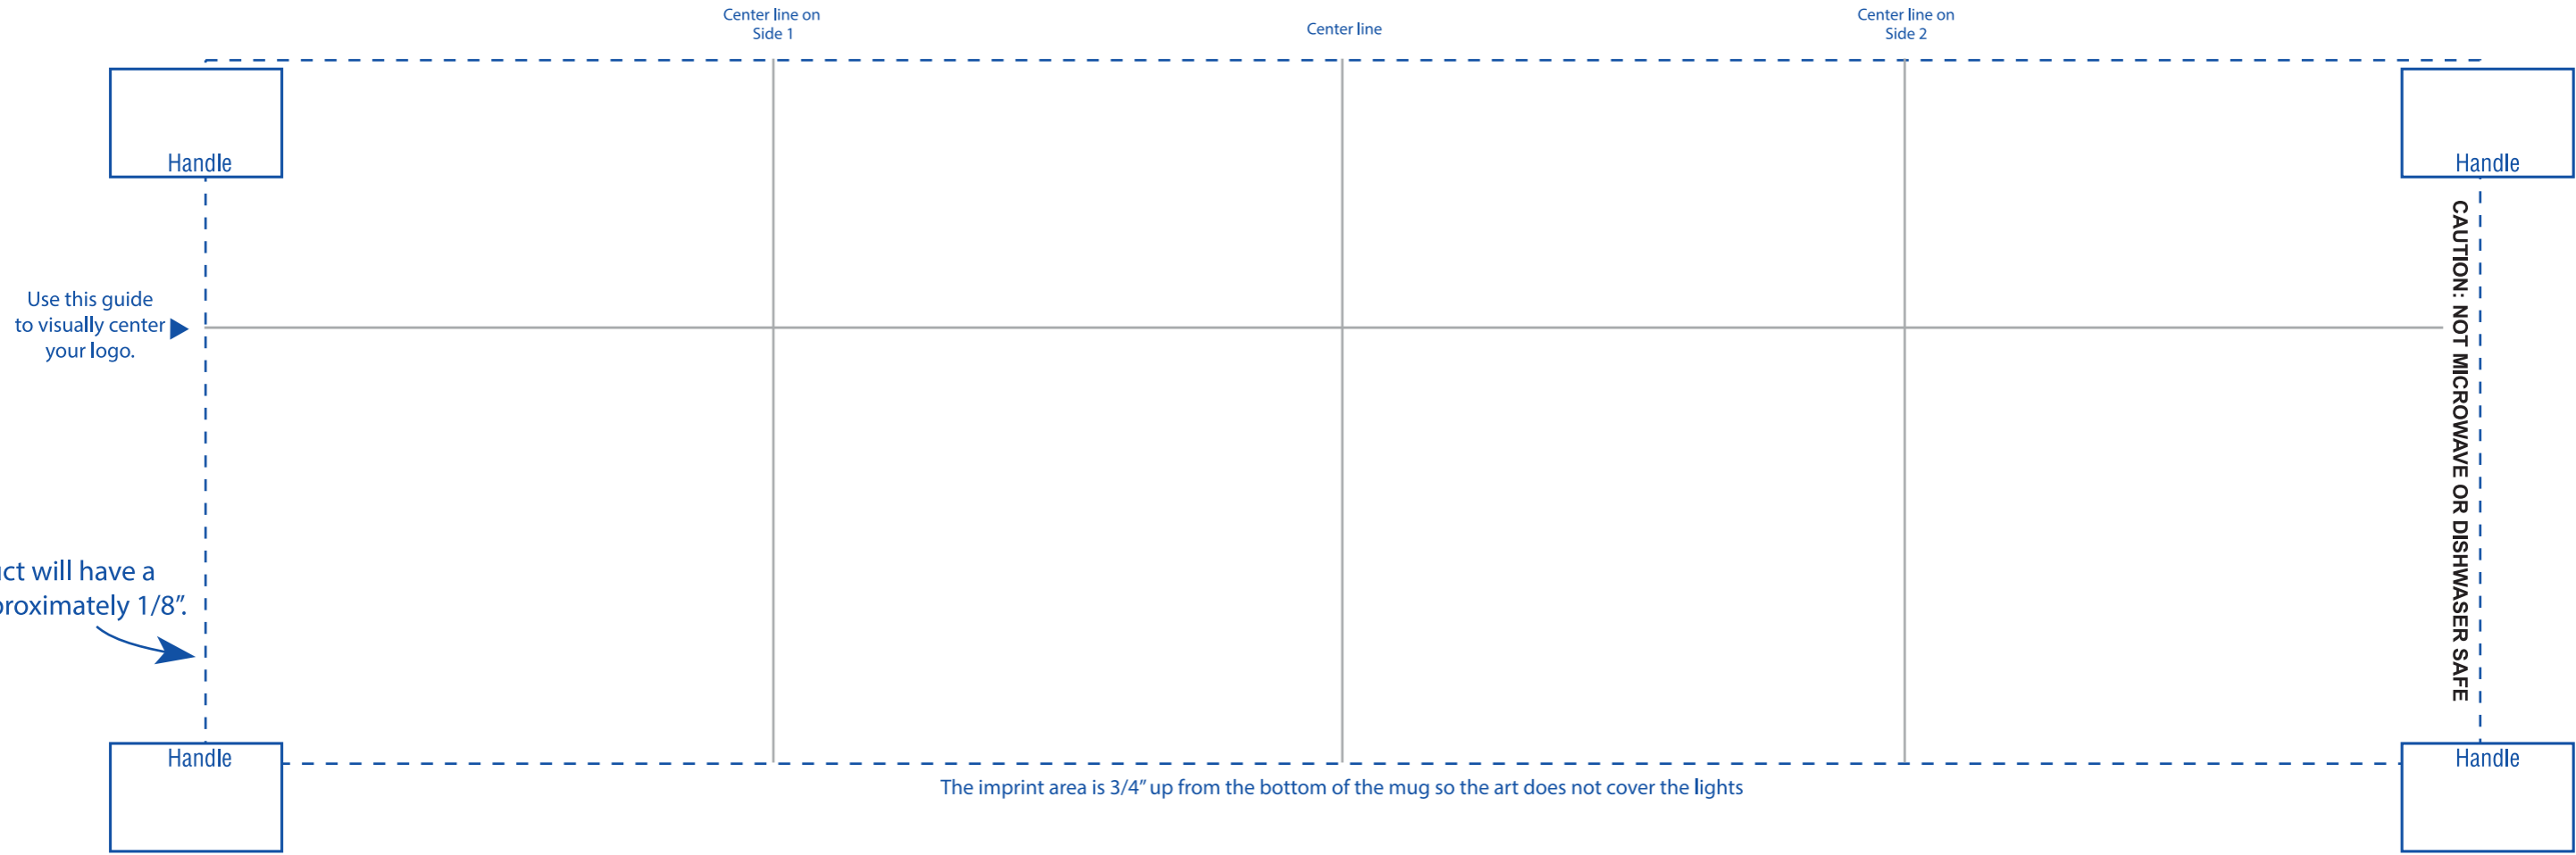

GREY LINES INDICATE GUIDES AND WILL NOT PRINT.
BLUE LINE SHOWS IMPRINT AND WILL NOT PRINT.
HANDLE MARKERS CAN BE REMOVED IF NOT ORDERING A HANDLED PRODUCT.

Template Size:
13.26" w x 4.11" h

For best results, design your art using solid spot colors.
If process printing is desired you MUST contact your Salesperson.