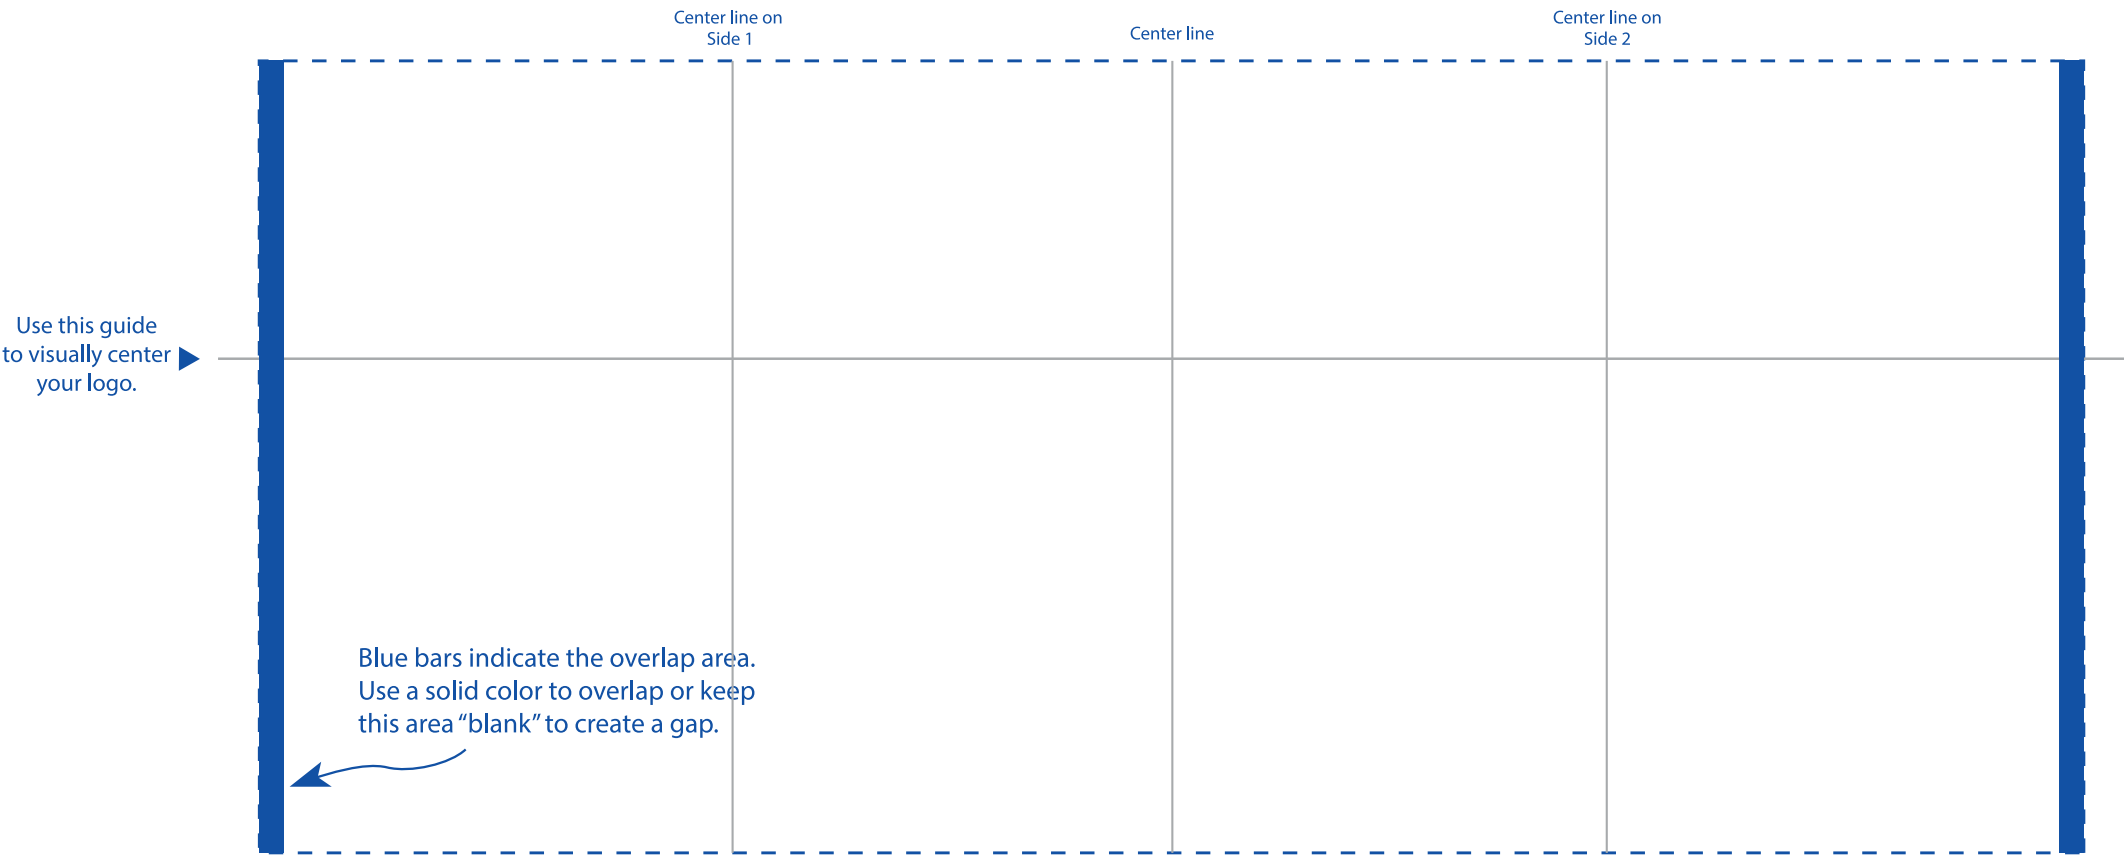

GREY LINES INDICATE GUIDES AND WILL NOT PRINT.  
BLUE LINE SHOWS IMPRINT AND WILL NOT PRINT.

Template Size:  
9.5"w x 4.12"h

For best results, design your art using solid spot colors.  
If process printing is desired you MUST contact your Salesperson.