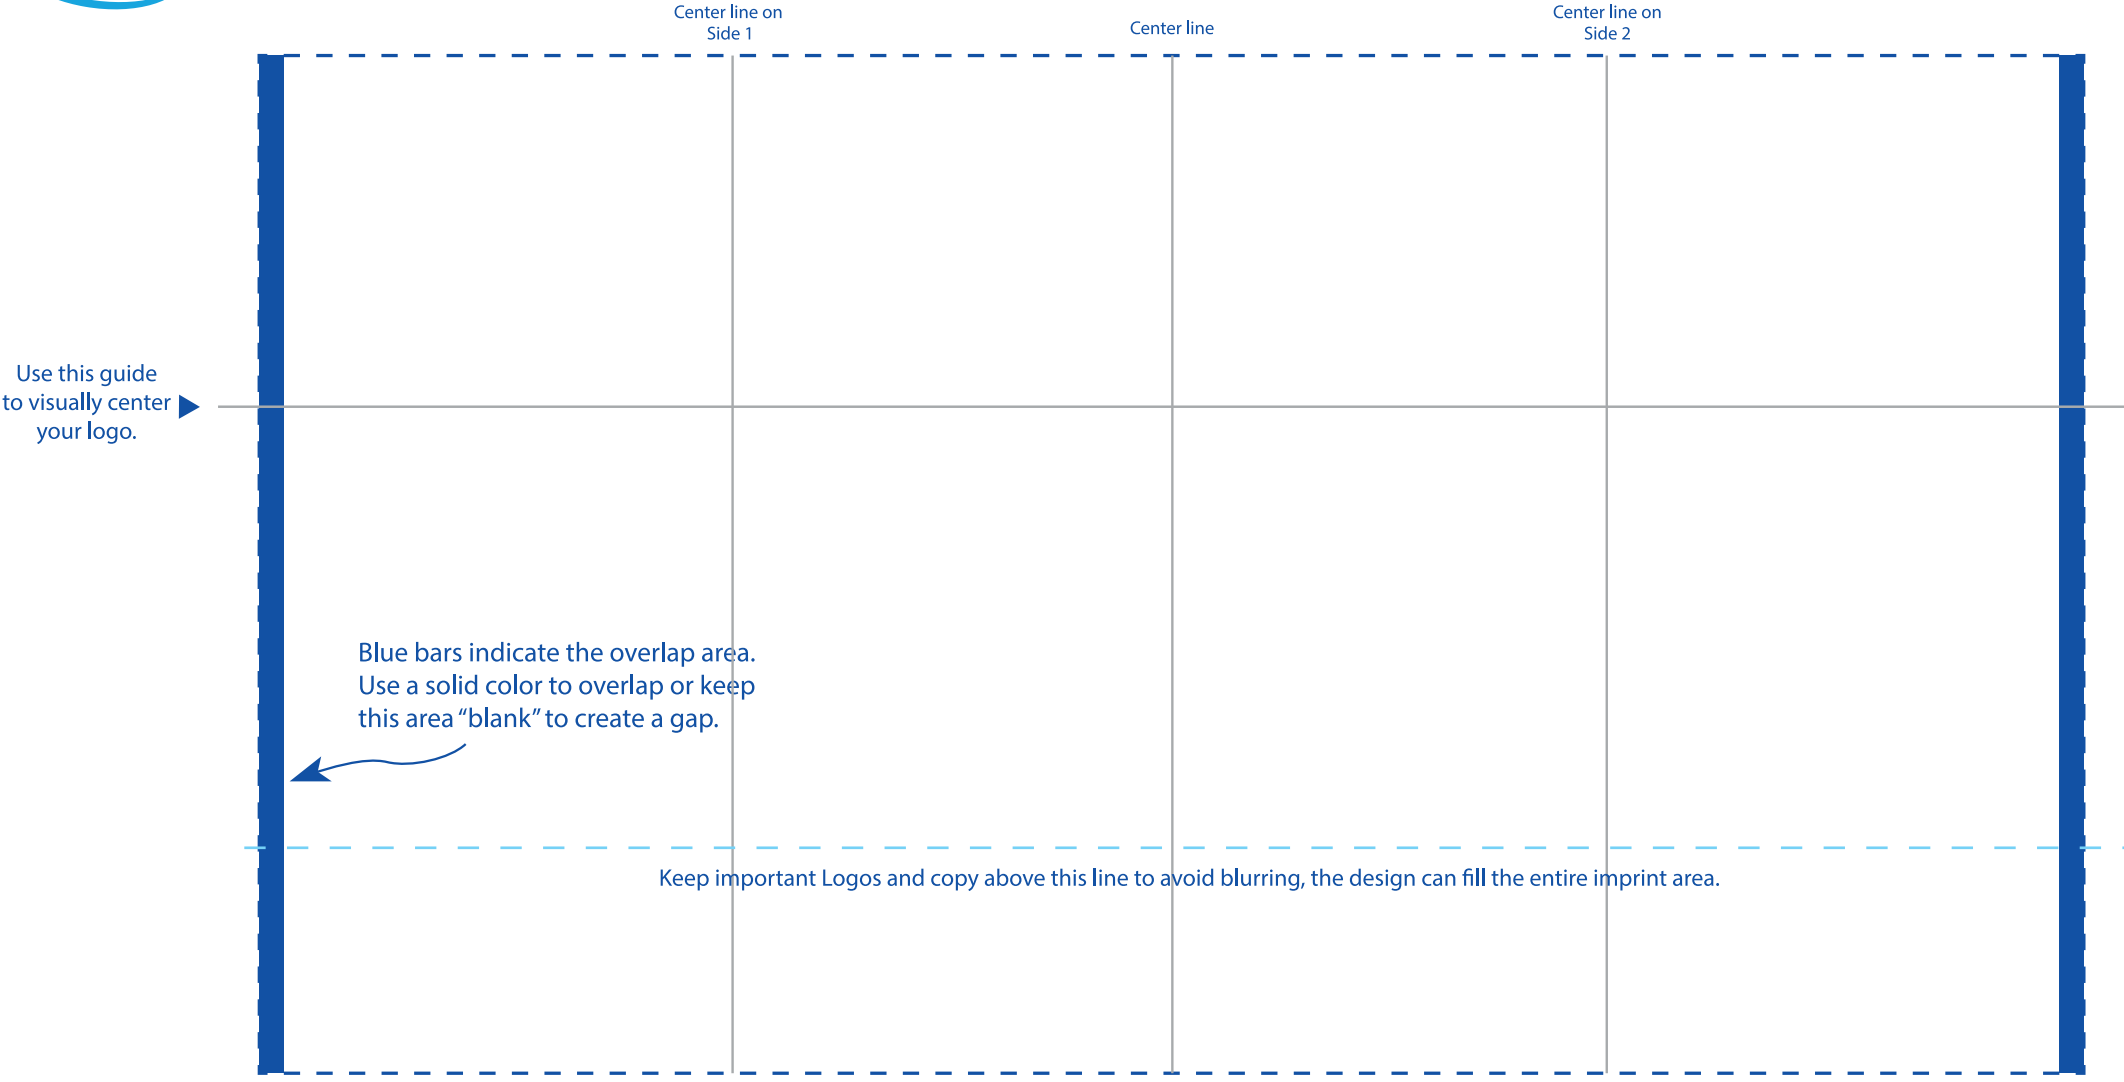

GREY LINES INDICATE GUIDES AND WILL NOT PRINT.
BLUE LINE SHOWS IMPRINT AREA AND WILL NOT PRINT.

Template Size:
9.5"w x 4.12"h

For best results, design your art using solid spot colors.
If process printing is desired you MUST contact your Salesperson.