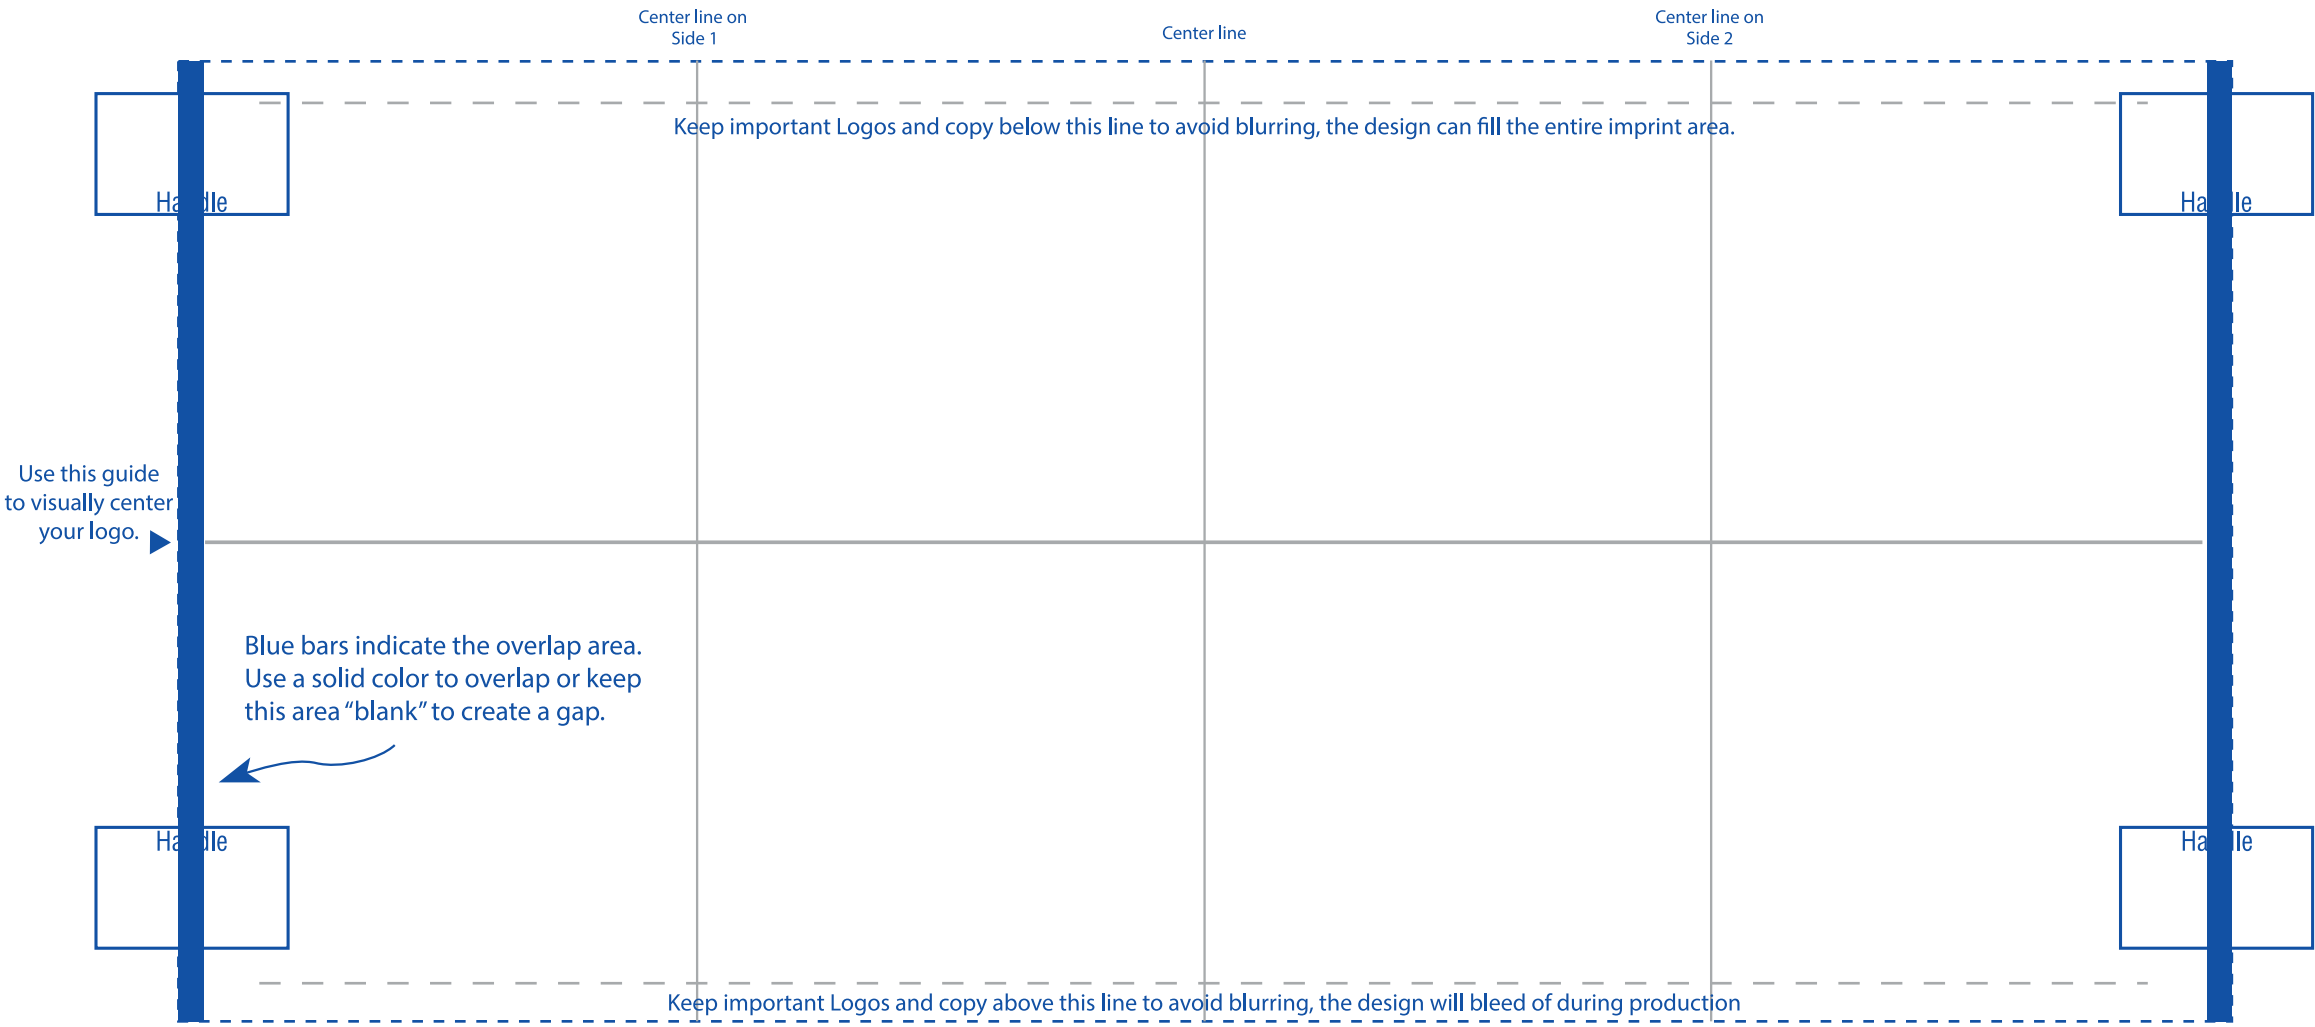

GREY LINES INDICATE GUIDES AND WILL NOT PRINT.
BLUE LINE SHOWS IMPRINT AND WILL NOT PRINT.
HANDLE MARKERS CAN BE REMOVED IF NOT ORDERING A HANDLED PRODUCT.

Template Size:
10.69" w x 5" h

For best results, design your art using solid spot colors.
If process printing is desired you MUST contact your Salesperson.