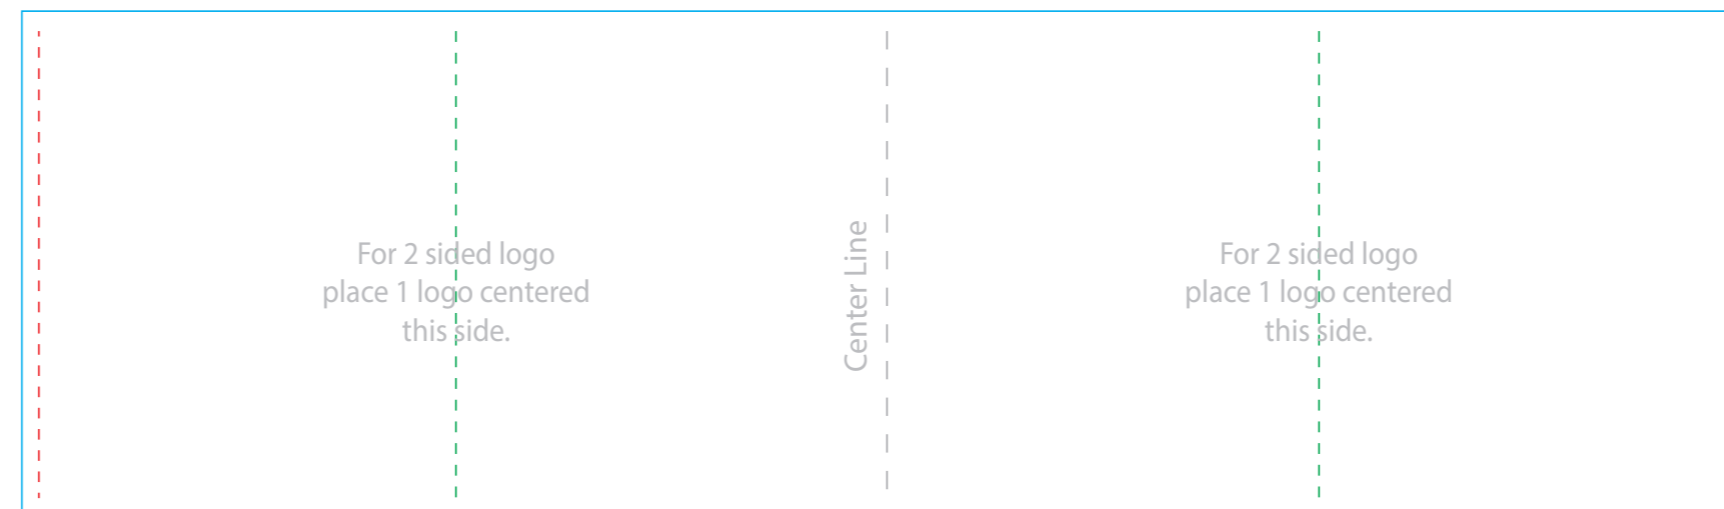

Top

Bottom

Full color heat transfer keep between red ---- lines.
One color full screen printed art keep within the red ---- lines.
1 color screen print logos 2 sides place on ---- green lines.

Template Size:
Top: 10.6"w x 1"h
Bottom: 9"w x 2.6"h
12-14-23