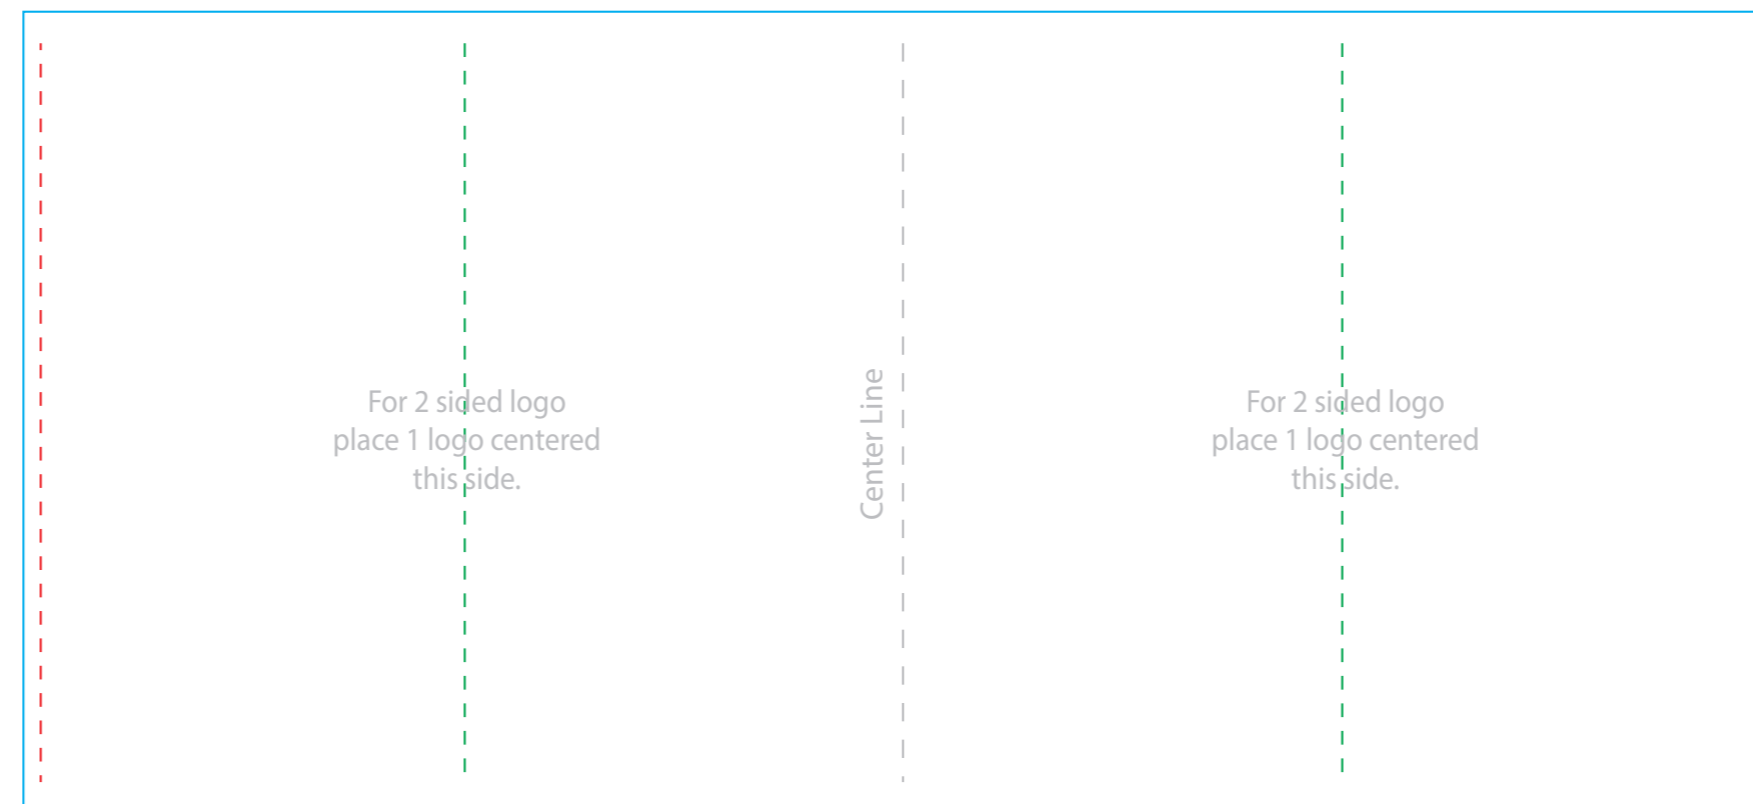

Top

Bottom

Full color heat transfer keep between red ---- lines.
One color full screen printed art keep within the red ---- lines.
1 color screen print logos 2 sides place on ---- green lines.

Template Size:
Top: 10.5"w x 1.1"h
Bottom: 9.2"w x 4.2"h
12-14-23