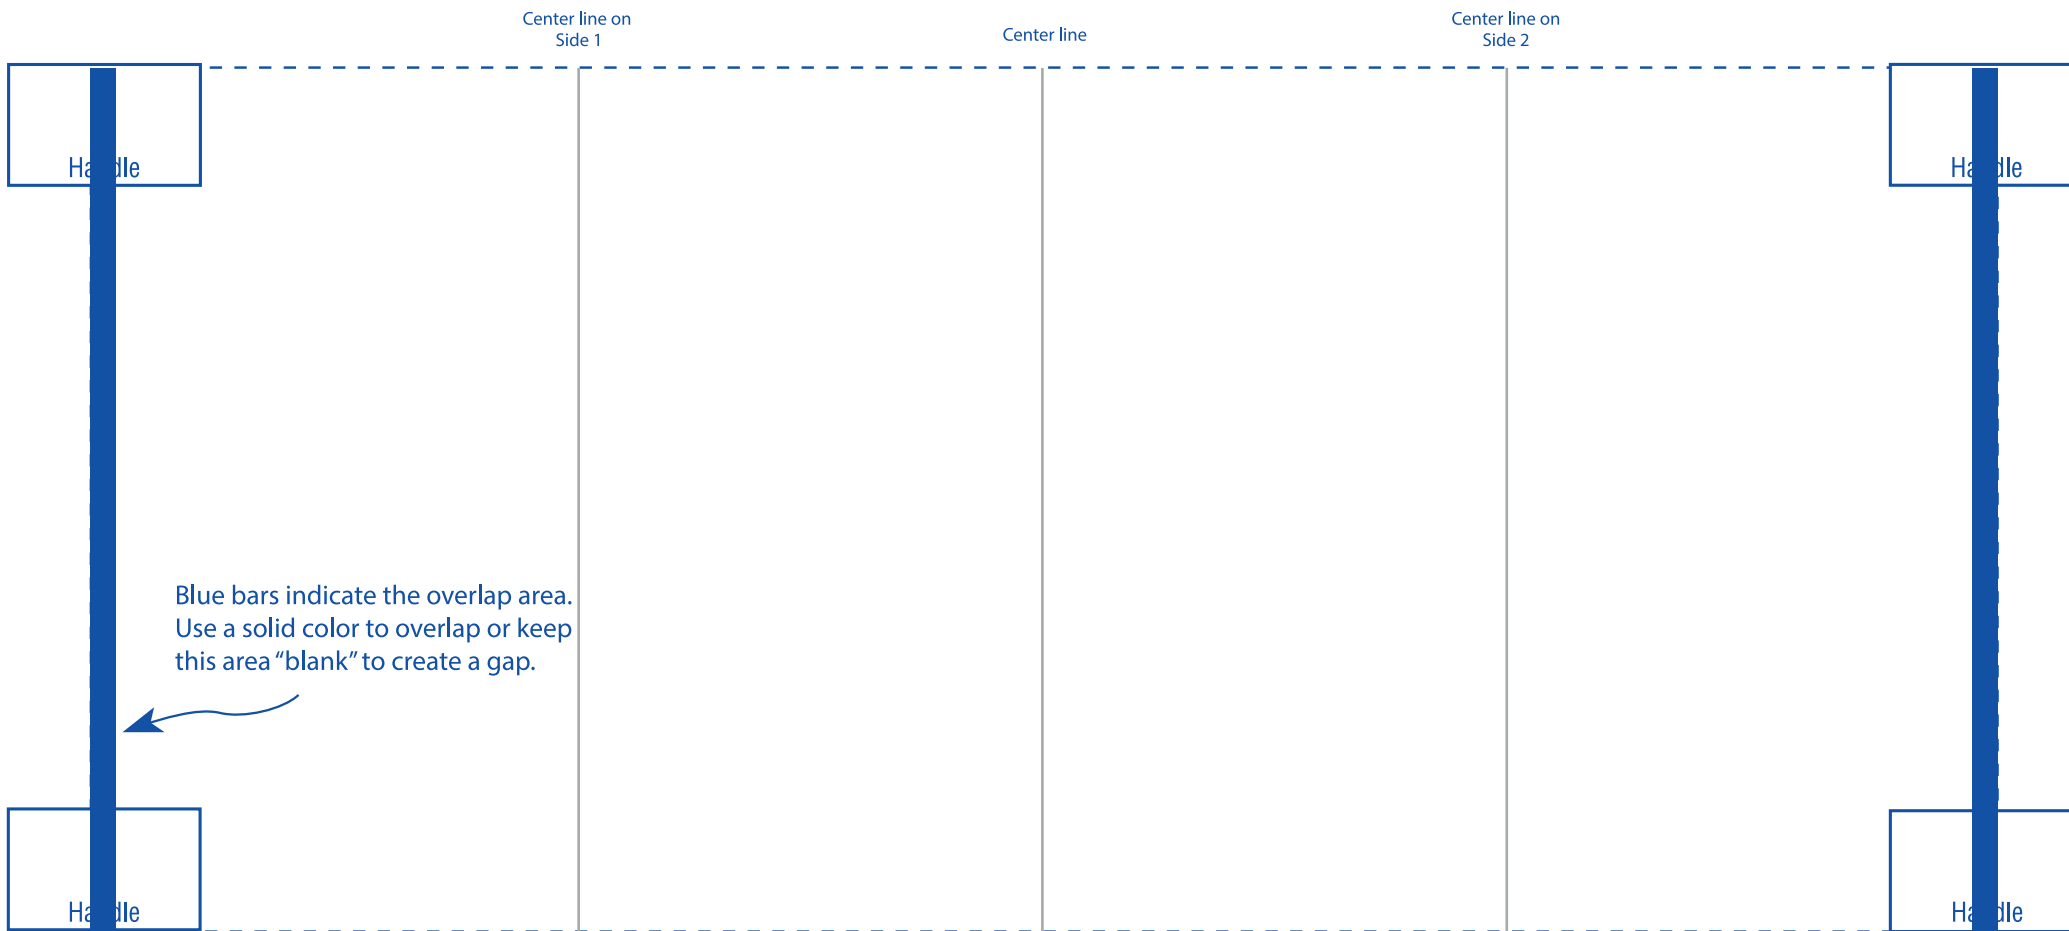

GREY LINES INDICATE GUIDES AND WILL NOT PRINT.
BLUE LINE SHOWS IMPRINT AND WILL NOT PRINT.
HANDLE MARKERS CAN BE REMOVED IF NOT ORDERING A HANDLED PRODUCT.

Template Size:
9.93"w x 4.5"h

For best results, design your art using solid spot colors.
If process printing is desired you MUST contact your Salesperson.