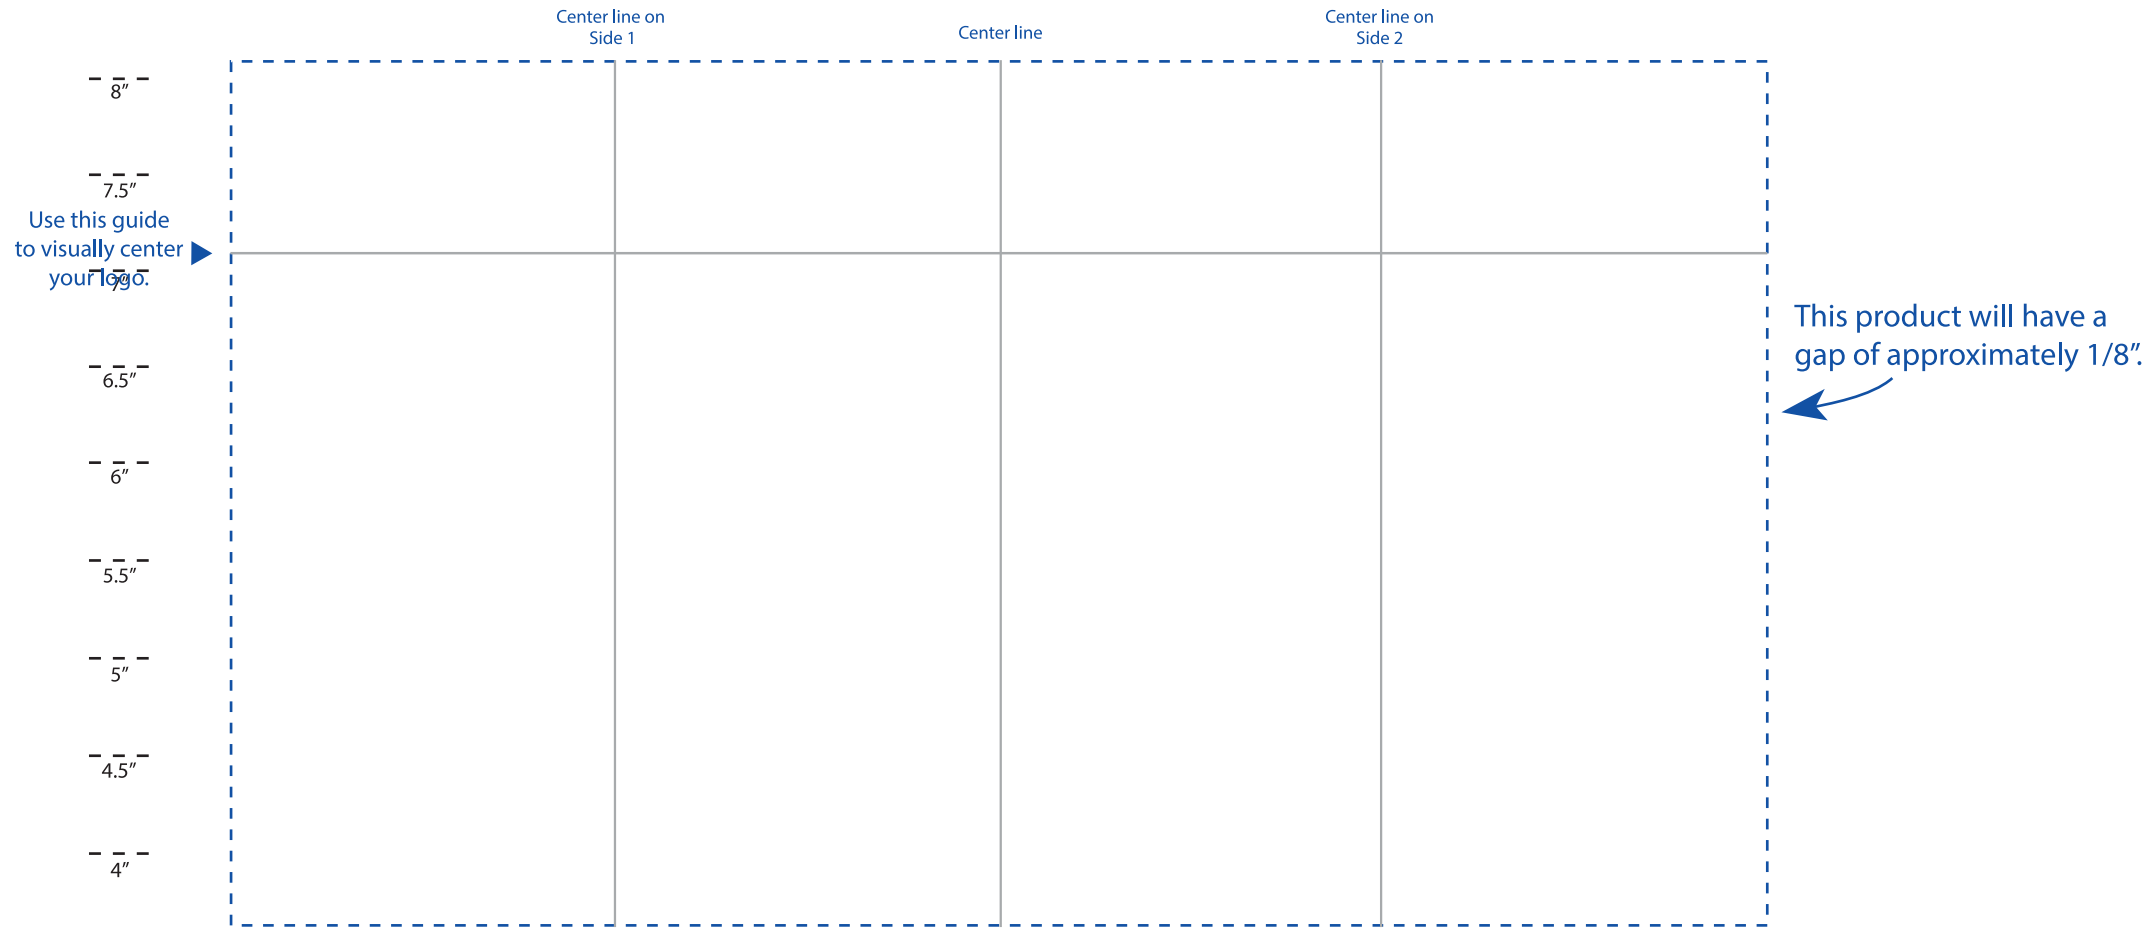

GREY LINES INDICATE GUIDES AND WILL NOT PRINT.
BLUE LINE SHOWS IMPRINT AND WILL NOT PRINT.

Template Size:
8"w x 4.5"h

For best results, design your art using solid spot colors.
If process printing is desired you MUST contact your Salesperson.