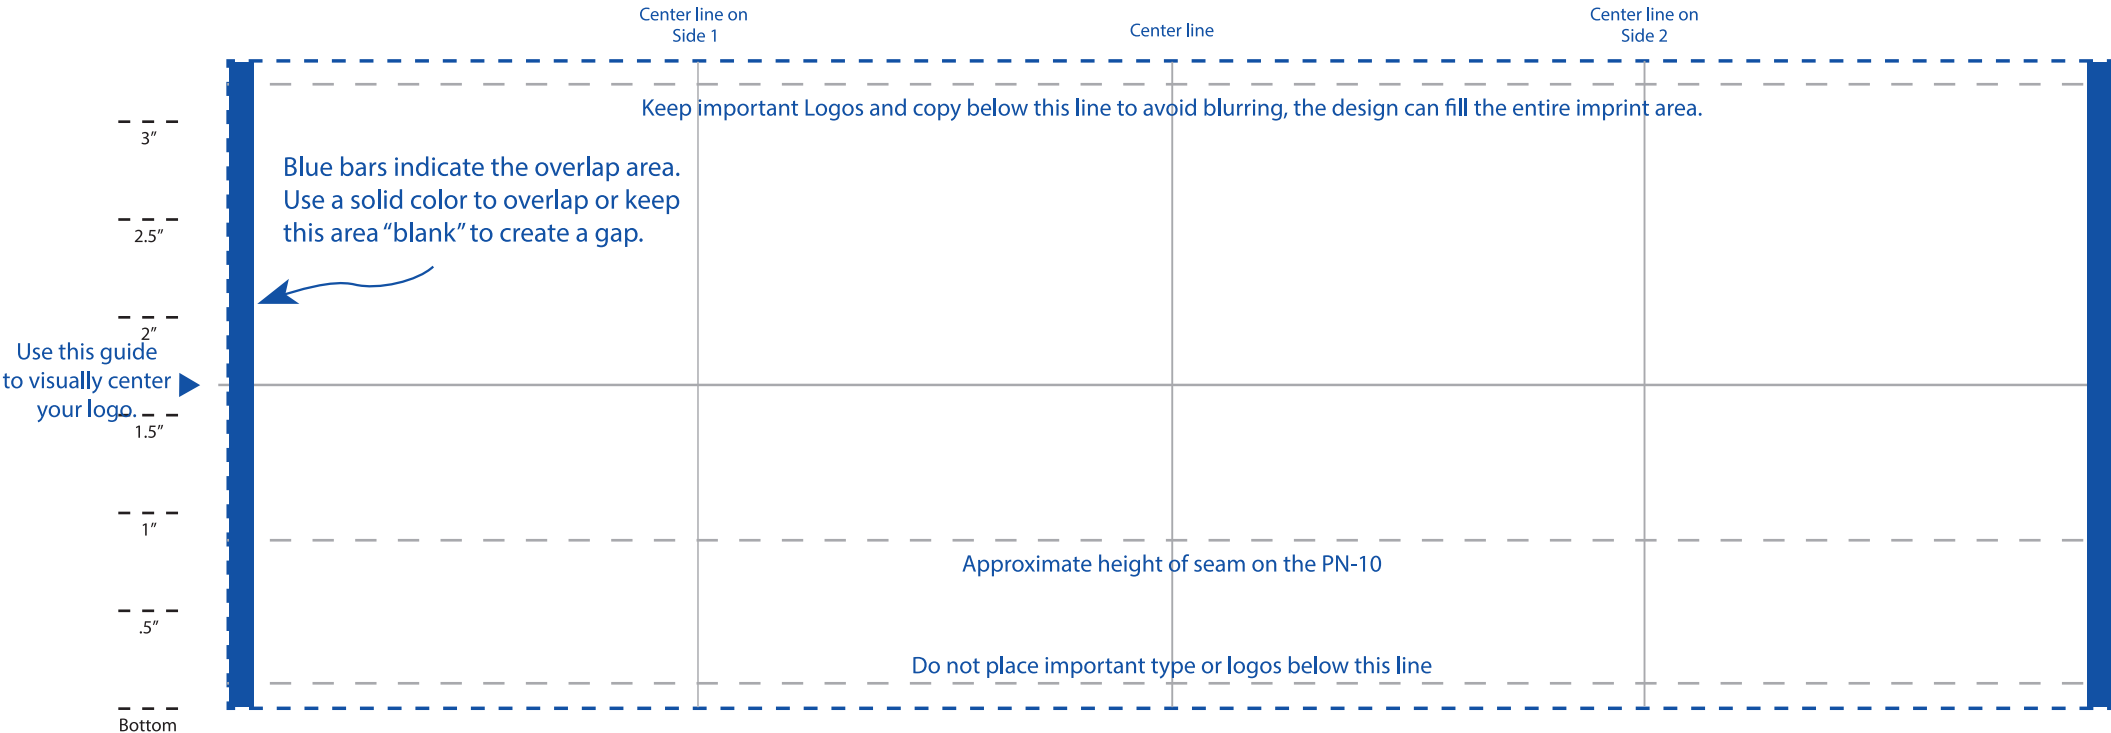

GREY LINES INDICATE GUIDES AND WILL NOT PRINT.
BLUE LINE SHOWS IMPRINT AND WILL NOT PRINT.

Template Size:
9.82"w x 3.37"h

For best results, design your art using solid spot colors.
If process printing is desired you MUST contact your Salesperson.