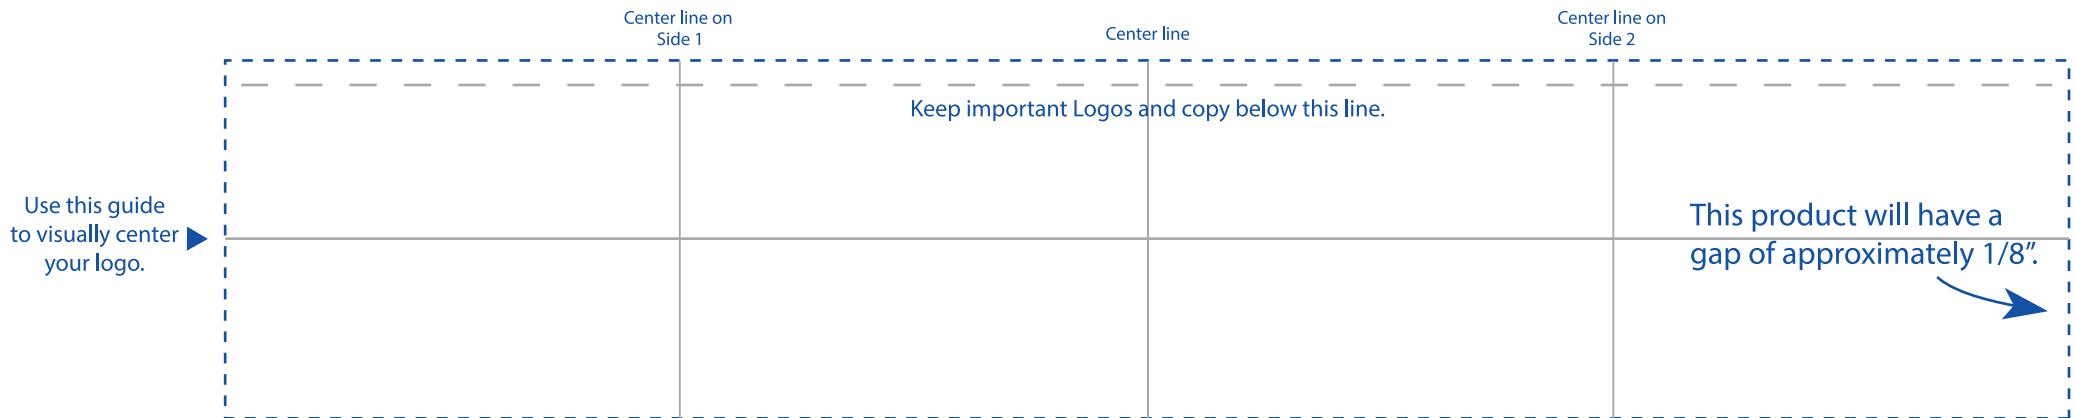

GREY LINES INDICATE GUIDES AND WILL NOT PRINT.
BLUE LINE SHOWS IMPRINT AND WILL NOT PRINT.

Template Size:
9.6"w x 1.86"h

For best results, design your art using solid spot colors.
If process printing is desired you MUST contact your Salesperson.