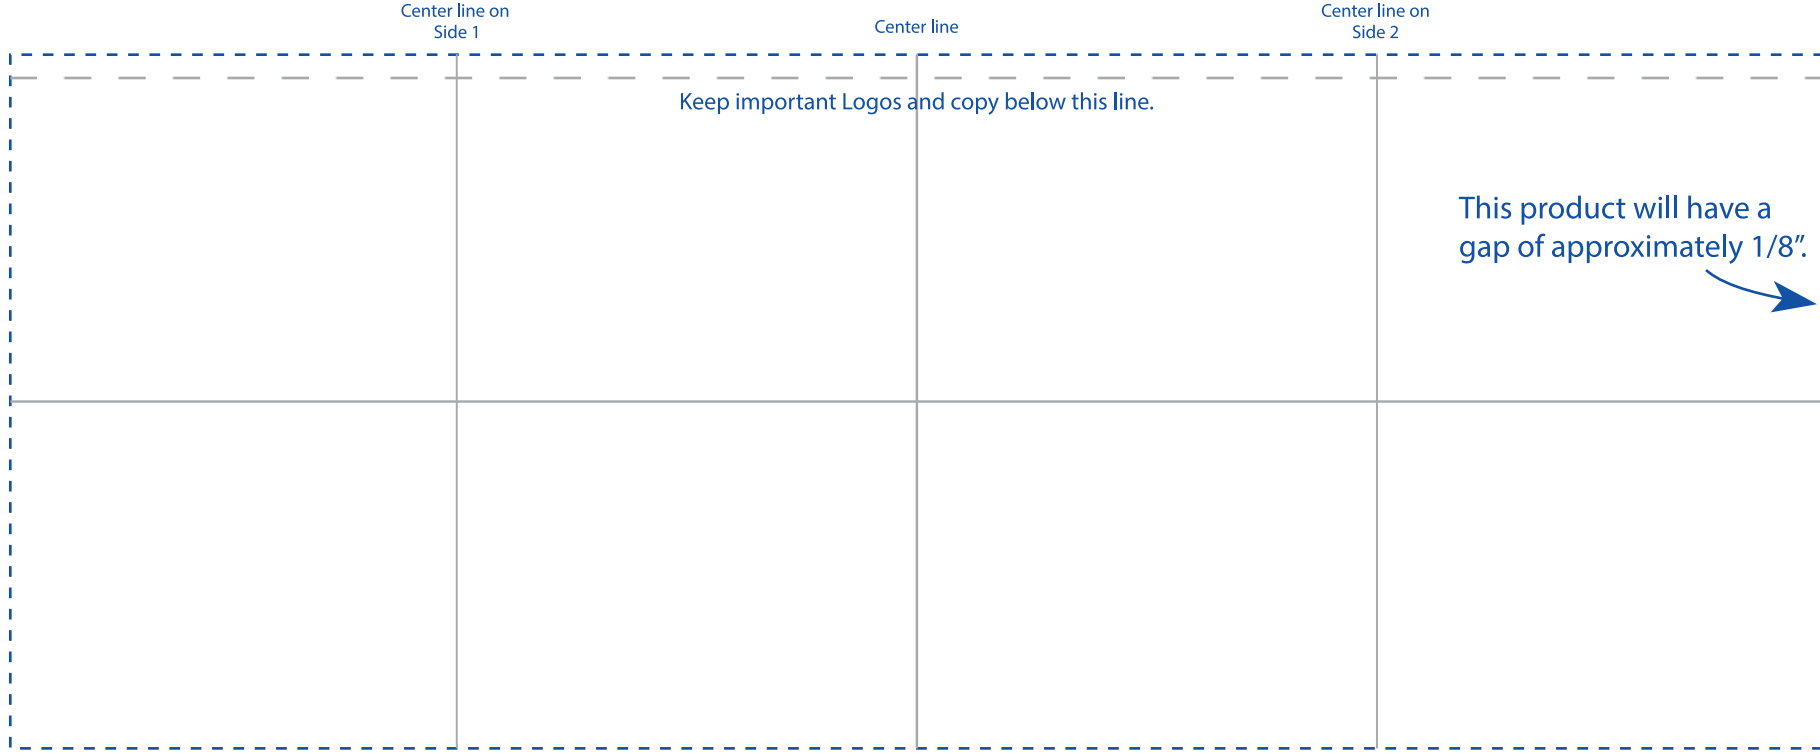

GREY LINES INDICATE GUIDES AND WILL NOT PRINT.
BLUE LINE SHOWS IMPRINT AND WILL NOT PRINT.

Use this guide
to visually center
your logo. ►

Template Size:
9.44" w x 3.61" h

For best results, design your art using solid spot colors.
If process printing is desired you MUST contact your Salesperson.