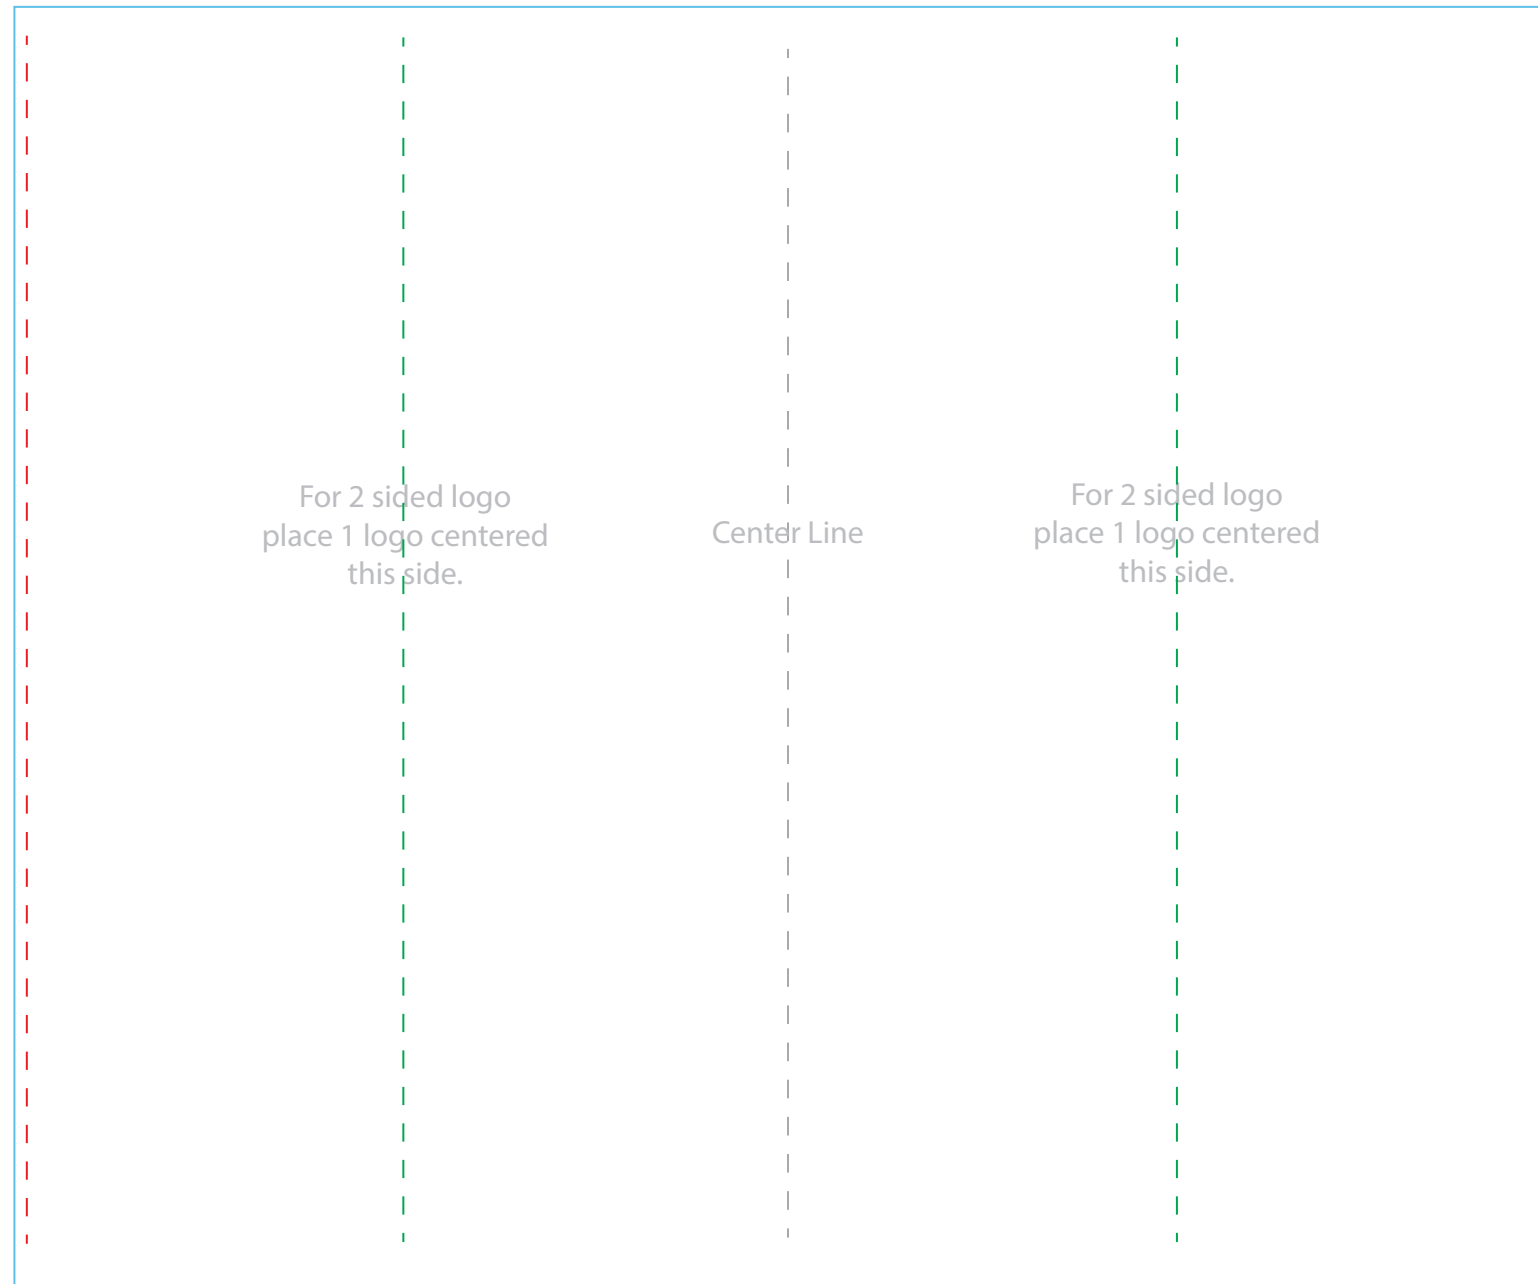

Product Imprint Template

26oz Riverdale Stainless Bottle RSB-26

For heat transfer and one color screen printed art keep between red ---- lines.
1 color screen print logos 2 sides place on ---- green lines.

Template Size:
8.1" w x 6.7" h
12-14-23