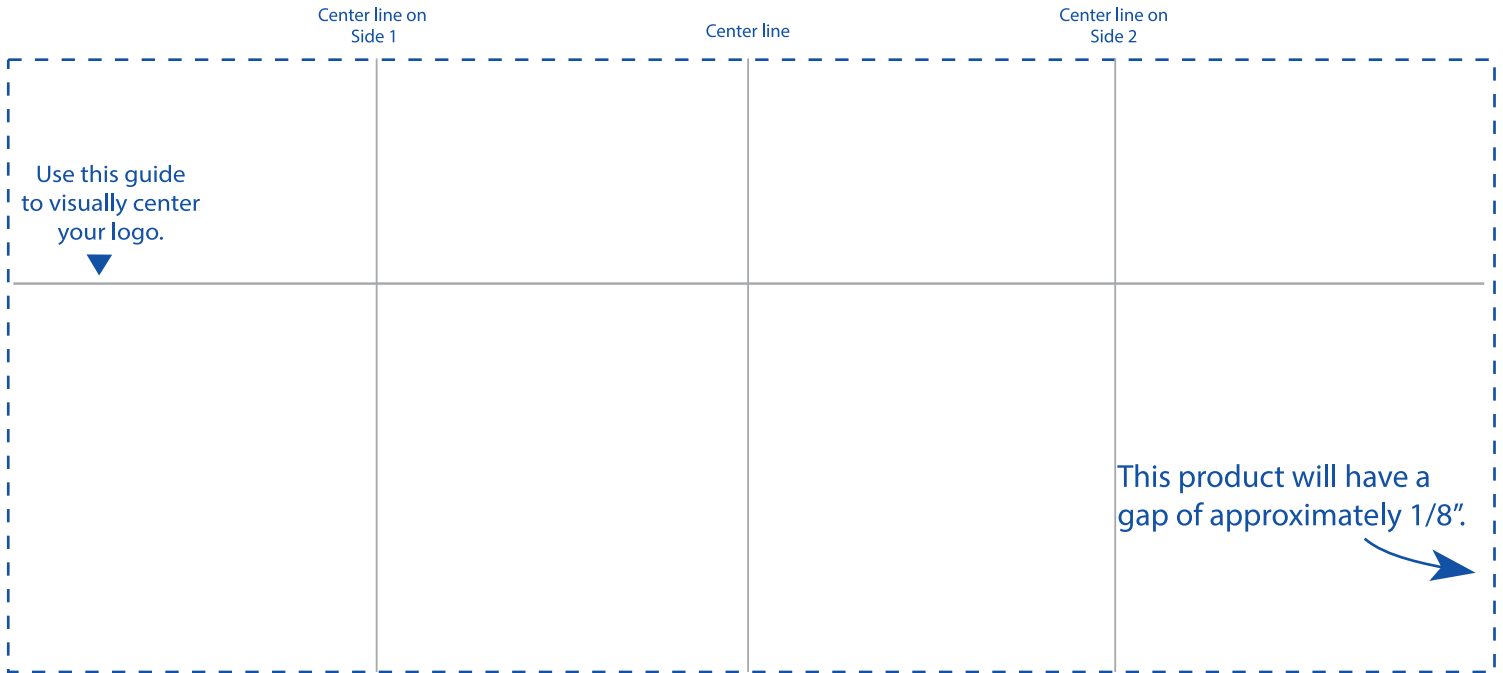

GREY LINES INDICATE GUIDES AND WILL NOT PRINT.
BLUE LINE SHOWS IMPRINT AND WILL NOT PRINT.

S-12 - Offset

Template Size:
7.74"w x 3.19"h

For best results, design your art using solid spot colors.
If process printing is desired you **MUST** contact your Salesperson.