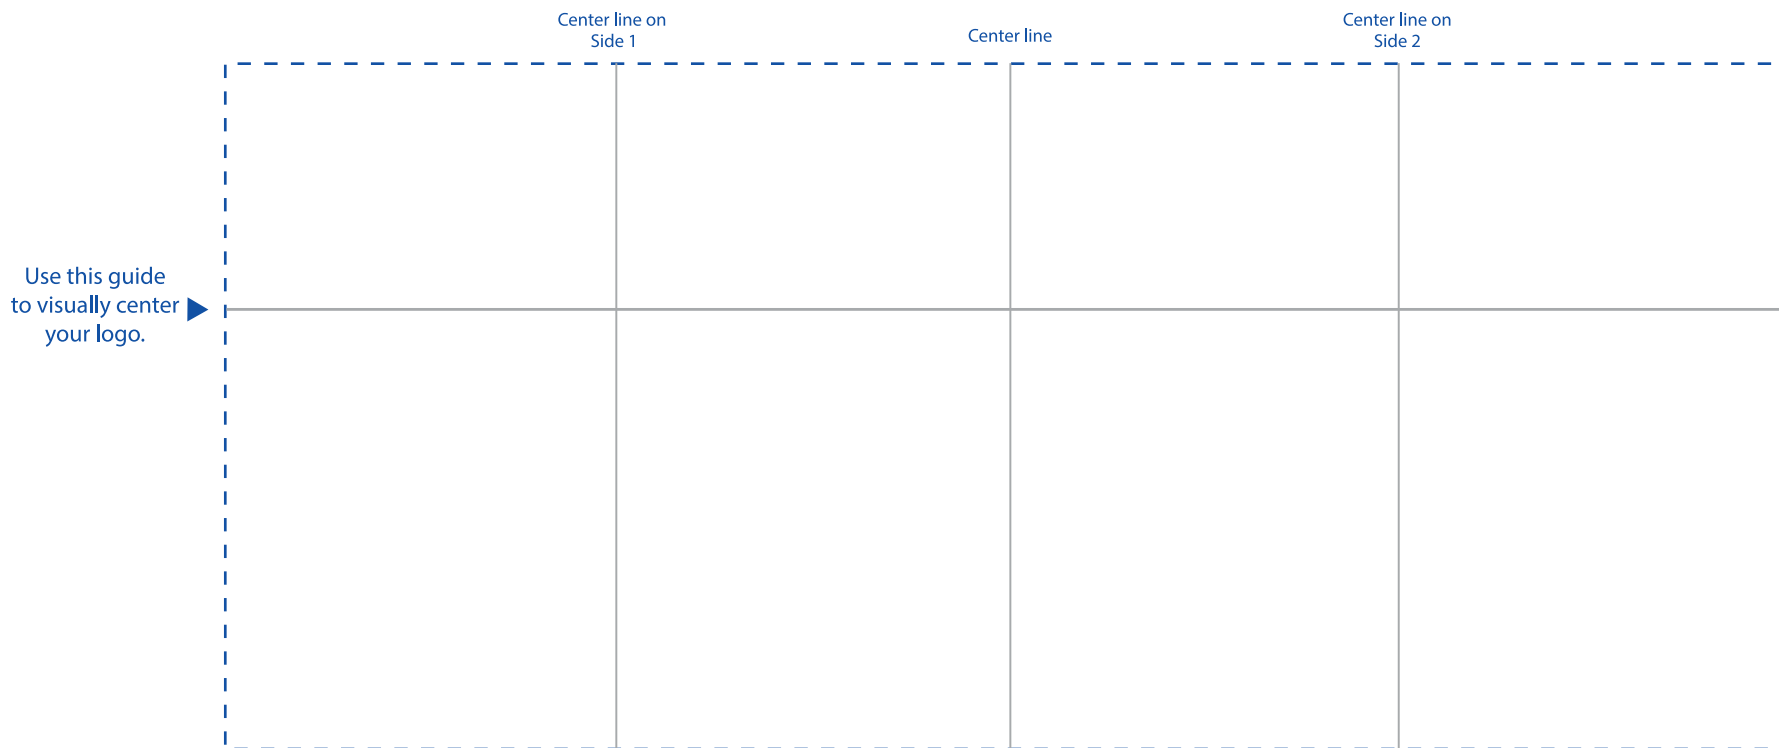

GREY LINES INDICATE GUIDES AND WILL NOT PRINT.  
BLUE LINE SHOWS IMPRINT AND WILL NOT PRINT.

Template Size:  
8.19"w x 3.57"h

For best results, design your art using solid spot colors.  
If process printing is desired you MUST contact your Salesperson.