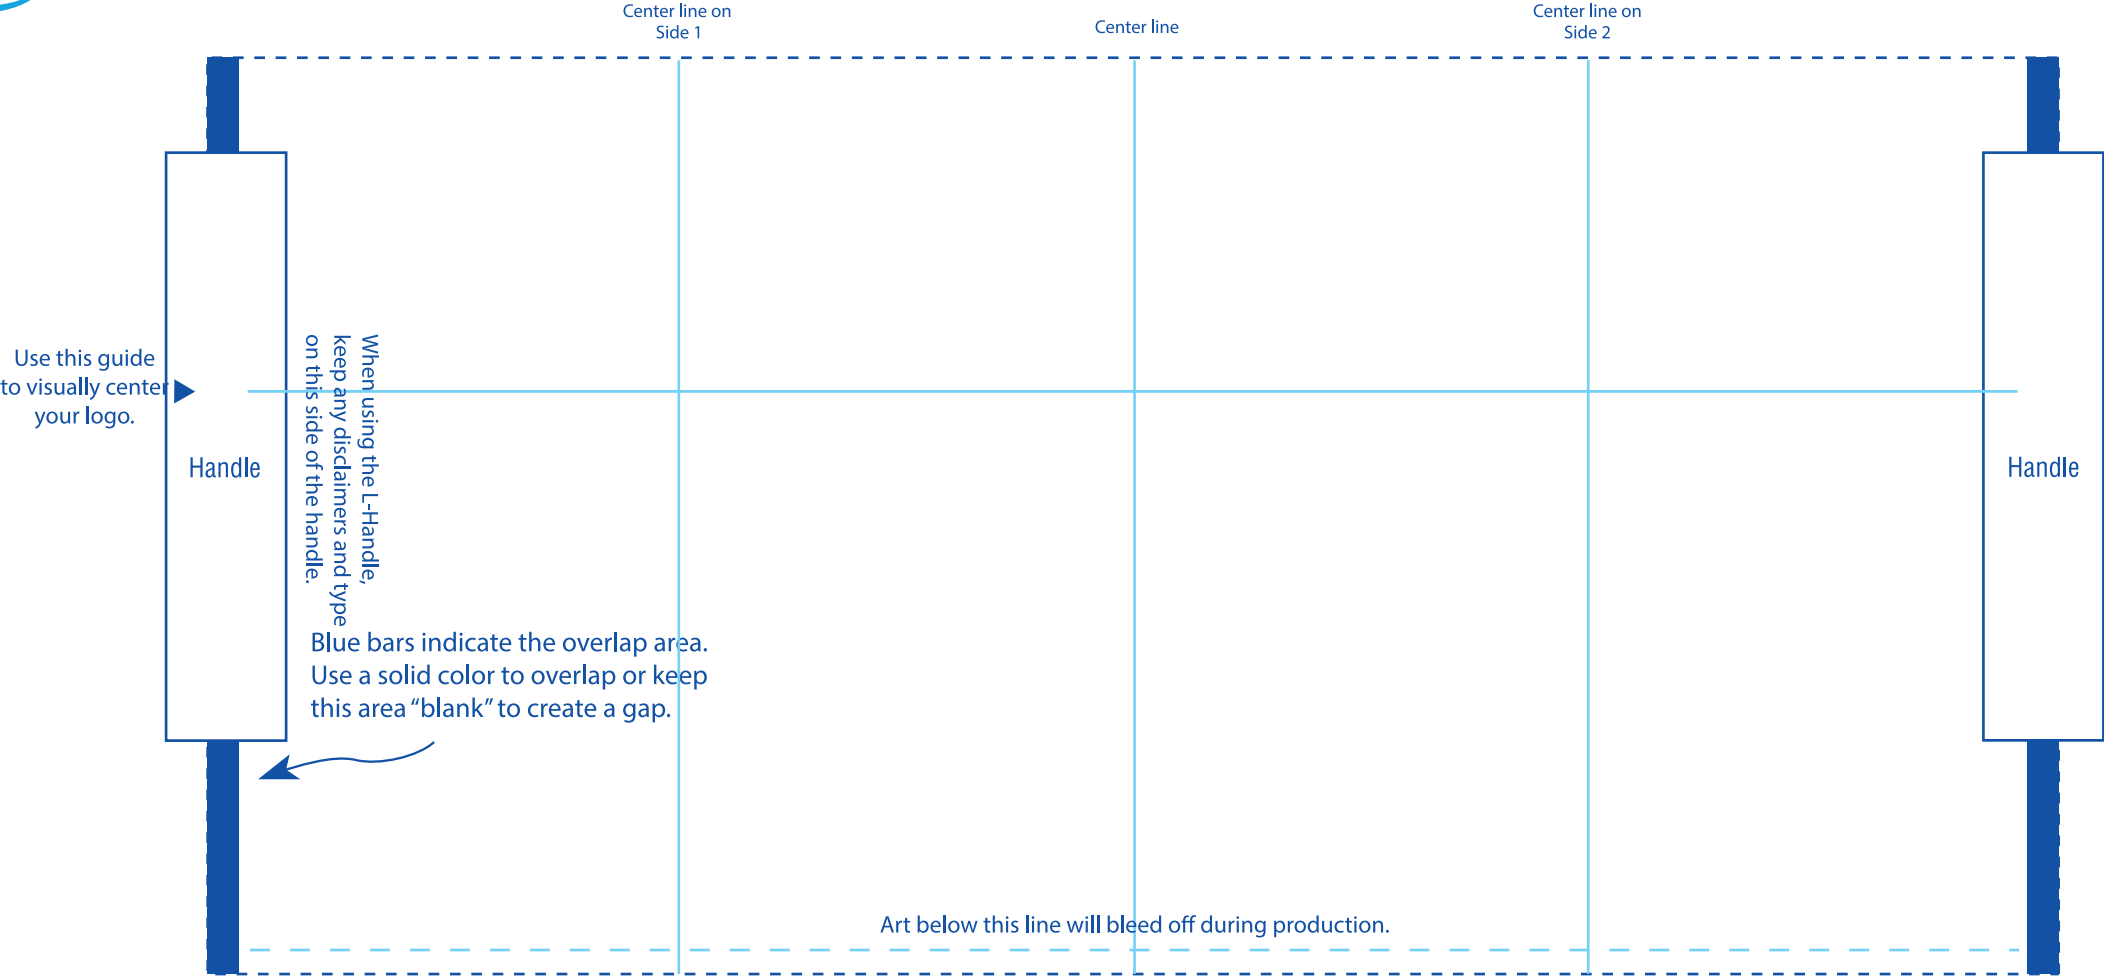

GREY LINES INDICATE GUIDES AND WILL NOT PRINT.  
BLUE LINE SHOWS IMPRINT AREA AND WILL NOT PRINT.

Template Size:  
9.64"w x 4.77"h

For best results, design your art using solid spot colors.  
If process printing is desired you **MUST** contact your Salesperson.