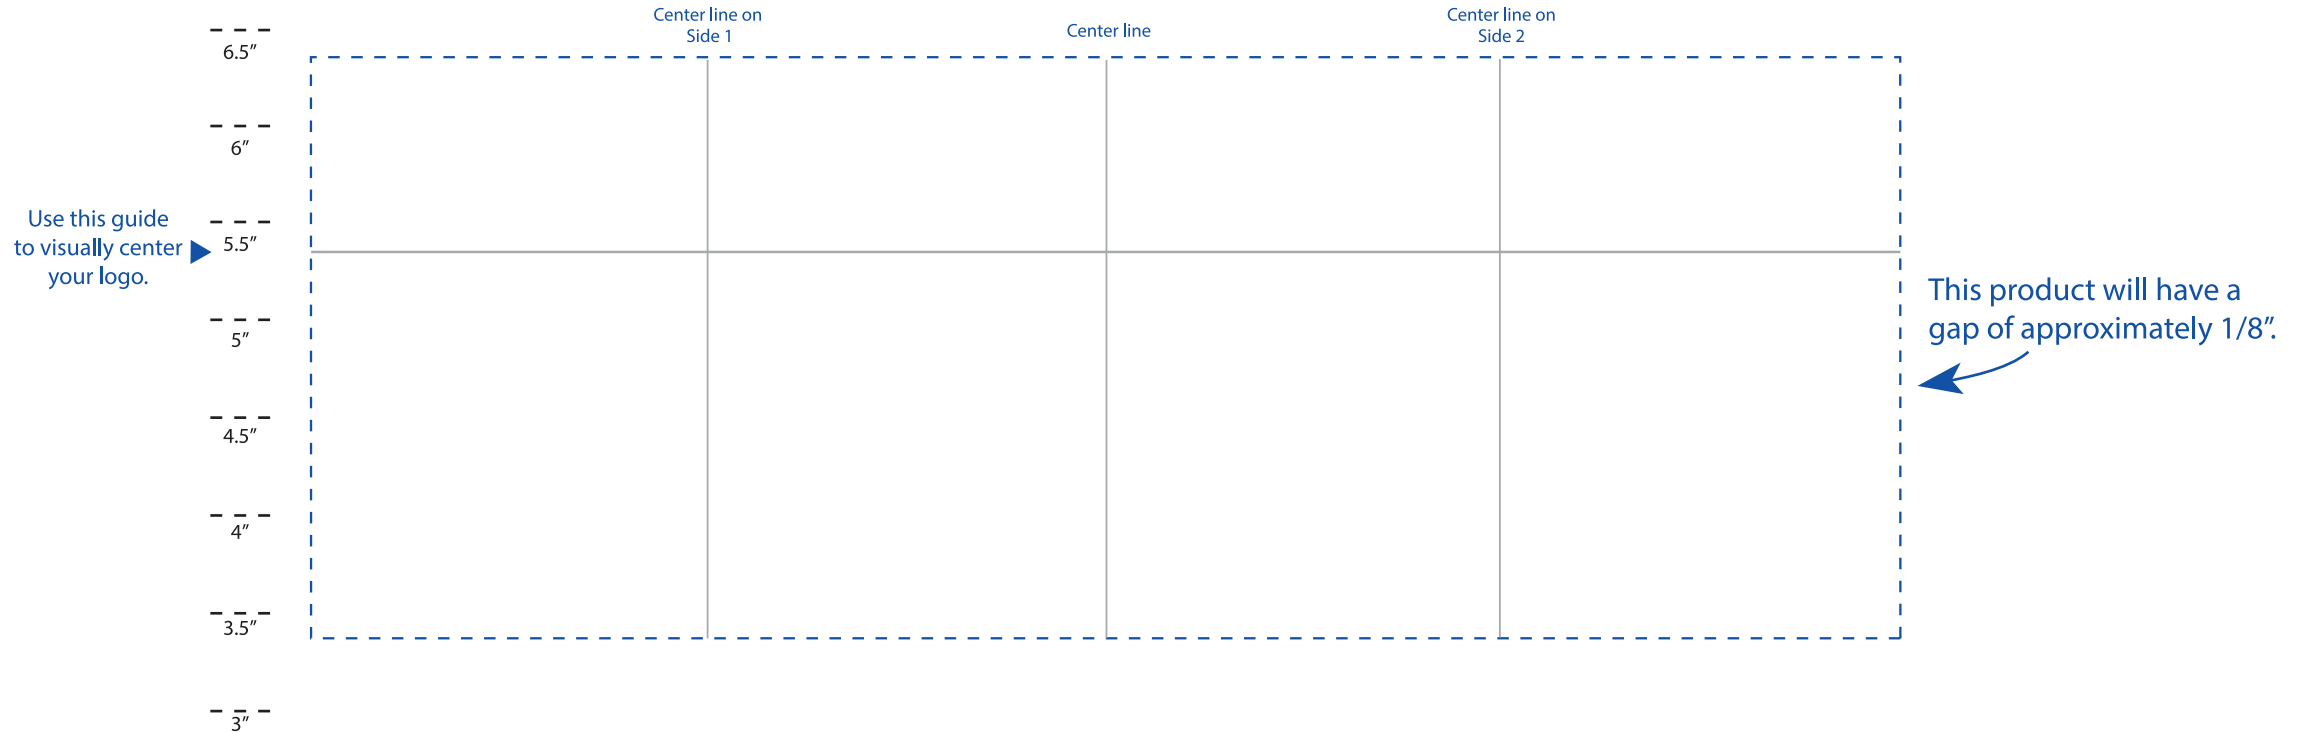

Red line shows imprint limit and does not print.

**Template Size:**  
**8.28"w x 3.03"h**

**For best results, design your art using solid spot colors.  
If process printing is desired you MUST contact your Salesperson.**