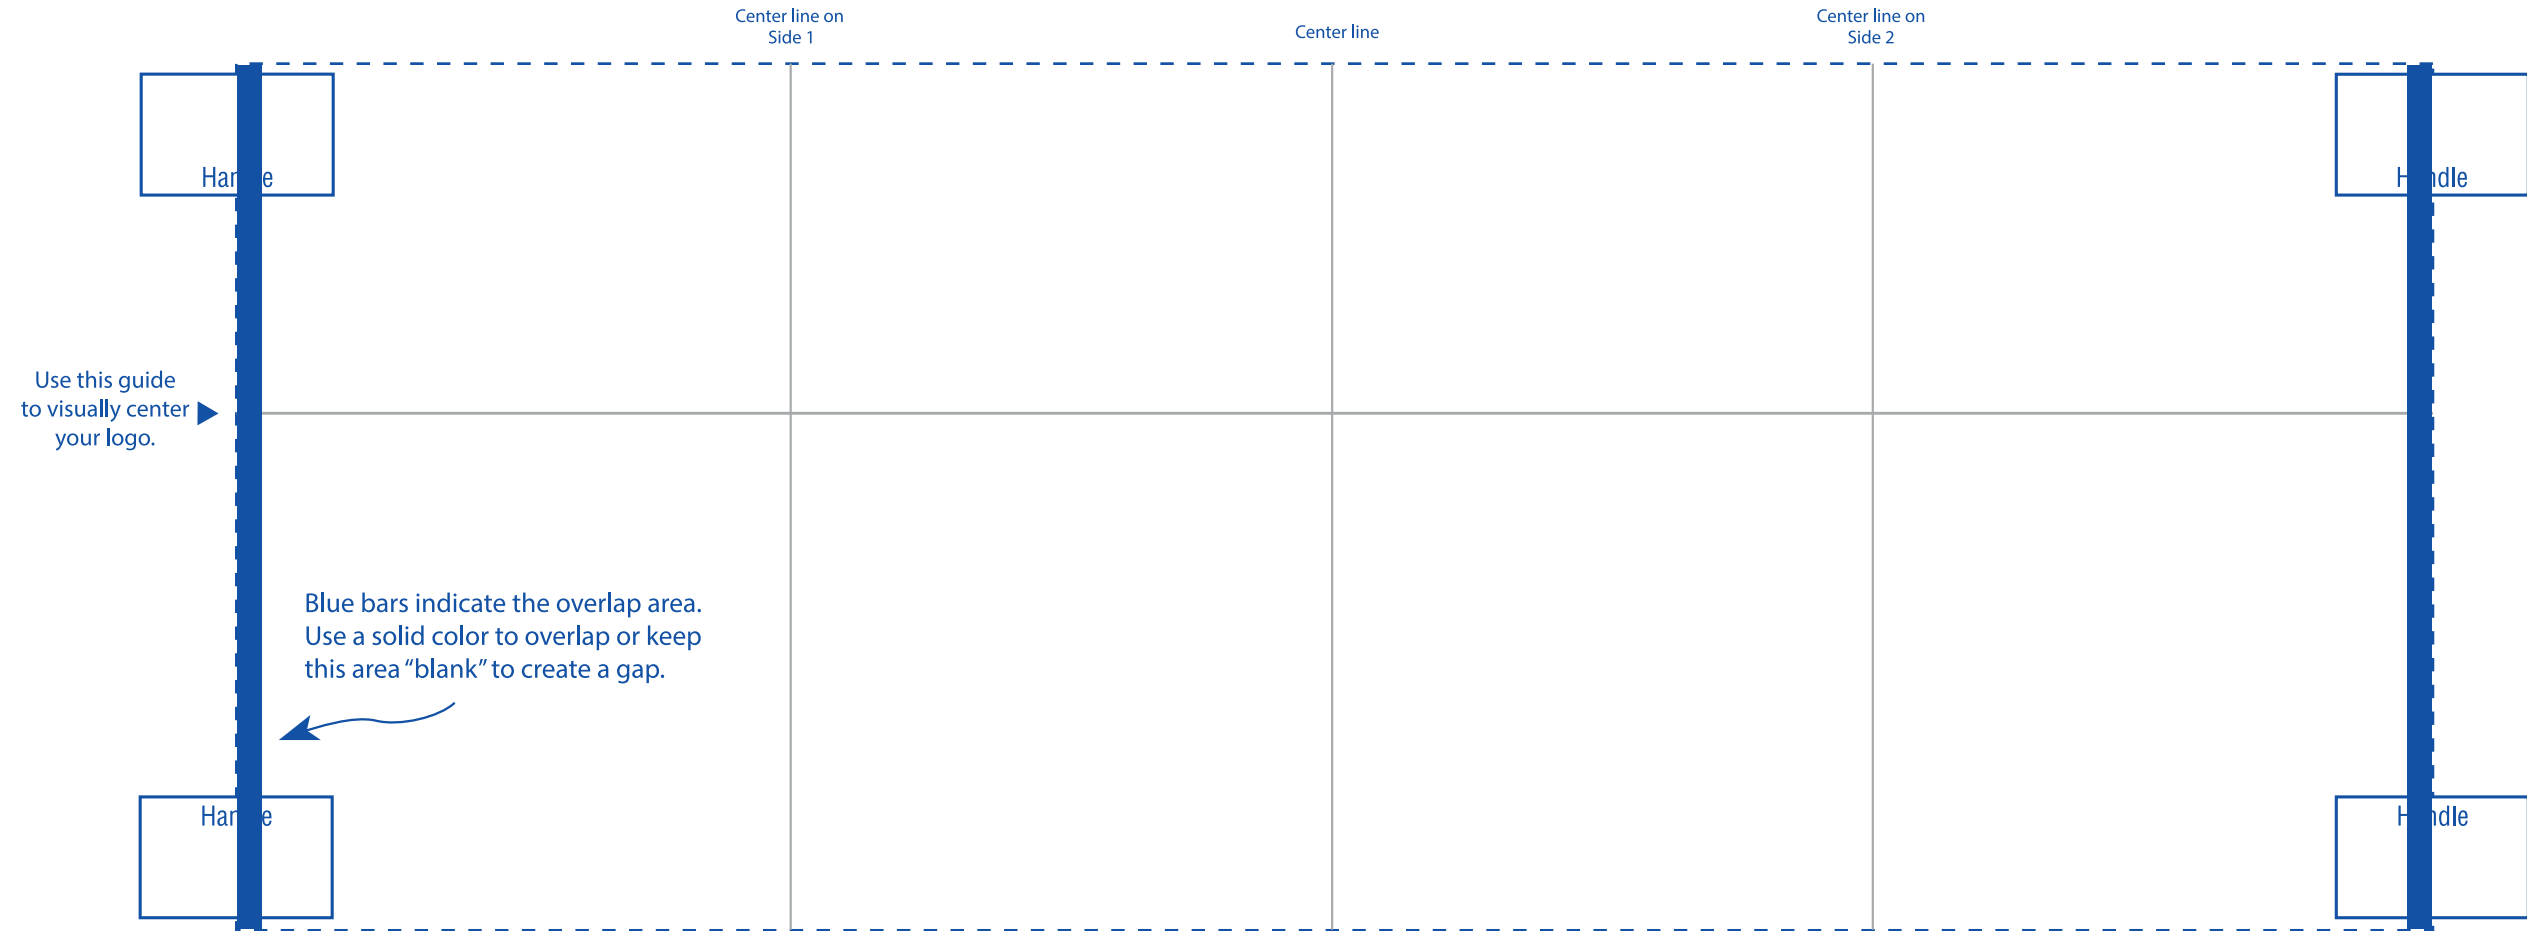

GREY LINES INDICATE GUIDES AND WILL NOT PRINT.
BLUE LINE SHOWS IMPRINT AND WILL NOT PRINT.

Template Size:
11.44"w x 4.51"h

For best results, design your art using solid spot colors.
If process printing is desired you **MUST** contact your Salesperson.